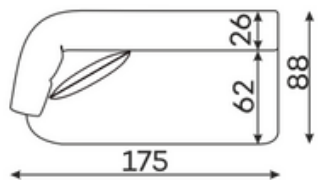

DUTTI SET 1

DUTTI SET 2

## Modular units

Available in a left-hand or right-hand configuration. The sets below are left-hand facing.

1,5-SEATER  
WITH ARMREST

2-SEATER  
WITH ARMREST

CHAISE LONGUE L