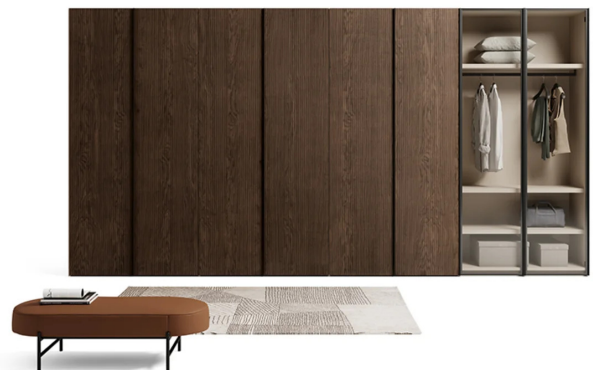

Wardrobes

Ritmo

With a sophisticated interplay of light and shadow, interrupted only by the full-height metal profile that acts as an elegant handle, the Ritmo wardrobe is a statement of strict linearity and refinement in interior design. Ideal to enhance a room and draw attention to itself.

CANNETÉ: A DISTINCTIVE DETAIL

What makes Ritmo unique is its canneté texture, which gives the wardrobe an extraordinary aesthetic rhythm. This sophisticated texture creates an interplay of light and shadow that gives life to the wardrobe. Every detail has been carefully designed to create a visual experience that does not go unnoticed.