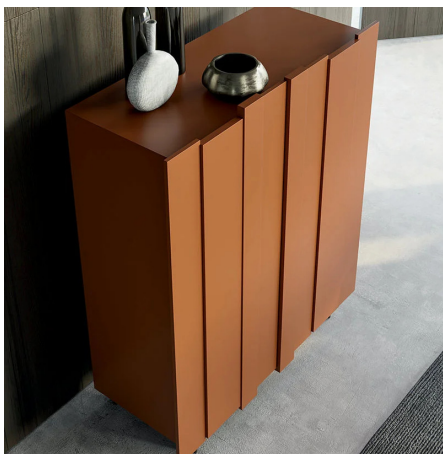

# Stripe

It is a colorful or understated and extremely refined sideboard, always original because its doors are modular as desired. They are "strips" of different panels, staggered together to create movement.

## SIDEBOARD WITH GRIP OF THE DOOR FROM ABOVE

The Stripe sideboard can have three or four doors to give its slatted play to be appreciated. The opening and closing system is cushioned and based on taking the door directly from the top, which is easy because its staggered slats exceed the top of the cabinet. It is valid for both Stripe sideboard and storage cabinet.

## STRIPE STORAGE UNIT

The tall storage version of Stripe always has two doors where the slats extend in height. Internally, as with the sideboard, the shelves are made of glass.