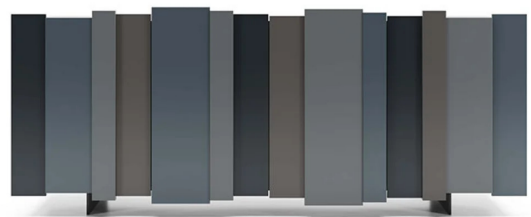

# Stripe

It is a colorful or understated and extremely refined sideboard, always original because its doors are modular as desired. They are "strips" of different panels, staggered together to create movement.

## SIDEBOARD WITH GRIP OF THE DOOR FROM ABOVE

The Stripe sideboard can have three or four doors to give its slatted play to be appreciated. The opening and closing system is cushioned and based on taking the door directly from the top, which is easy because its staggered slats exceed the top of the cabinet. It is valid for both Stripe sideboard and storage cabinet.