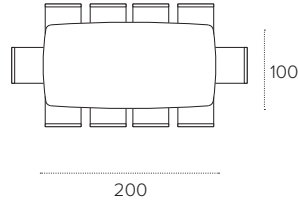

1012
NOCE
WALNUT

1020
PIOMBO
LEAD

1027
RUSTICO
COUNTRY

1071
TABACCO
TOBACCO

TAURUS 200

FISSO BOTTICELLA / NON-EXTENDABLE BARREL SHAPED

COD. TP163

L 200 P 100 H 75 cm