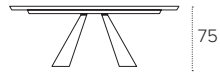

1012
NOCE
WALNUT

1020
PIOMBO
LEAD

1027
RUSTICO
COUNTRY

1071
TABACCO
TOBACCO

TAURUS 200

FISSO BOTTICELLA / NON-EXTENDABLE BARREL SHAPED

COD. TP163

L 200 P 100 H 75 cm