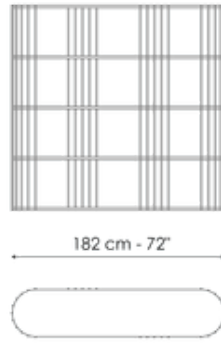

Data sheet

Arpa 122

Width: 122cm

Depth: 42cm

Height: 174cm

Arpa 182

Width: 182cm

Depth: 42cm

Height: 174cm

Finishes

Shelves

Veneered wood
Walnut Canaletto

Veneered wood
Coal oak

Frame

Painted metal
Mat white

Painted metal
Supreme anthracite