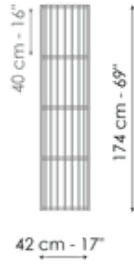

Data sheet

Arpa 122

Width: 122cm

Depth: 42cm

Height: 174cm

Arpa 182

Width: 182cm

Depth: 42cm

Height: 174cm

Finishes

Shelves

Veneered wood
Walnut Canaletto

Veneered wood
Coal oak

Frame

Painted metal
Mat white

Painted metal
Supreme anthracite