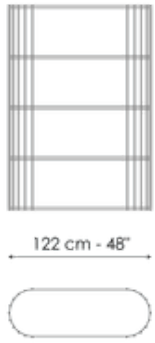

BONALDO

Arpa

A versatile instrument for contemporary furnishing, Arpa displays a “musical design” that lends itself to infinite interpretations, combining visual lightness and functionality of use. The design bookcase, whose name in Italian means “Harp”, is characterized by the sequence of metal uprights arranged along the perimeter, which acts as a structure and support for the wooden shelves which run uninterrupted along the entire length and width of the piece. The rounded ends of the shelves soften the profile of the bookcase, making it ideal for any space, whether domestic or otherwise.

Data sheet

Arpa 122

Width: 122cm

Depth: 42cm

Height: 174cm

Arpa 182

Width: 182cm

Depth: 42cm

Height: 174cm

Finishes

Shelves

Veneered wood
Walnut Canaletto

Veneered wood
Coal oak

Frame

Painted metal
Mat white

Painted metal
Supreme anthracite