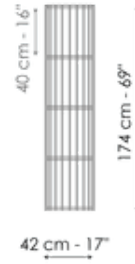

Data sheet

Arpa 122

Width: 122cm

Depth: 42cm

Height: 174cm

Arpa 182

Width: 182cm

Depth: 42cm

Height: 174cm

Finishes

Shelves

Veneered wood
Walnut Canaletto

Veneered wood
Coal oak

Frame

Painted metal
Mat white

Painted metal
Supreme anthracite