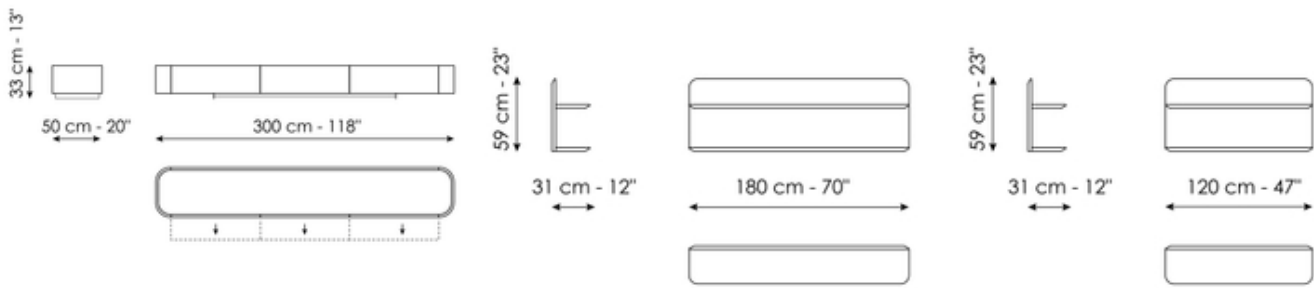

BONALDO

Arragan TV stand and Arragan shelf

Designer: Gabriele & Oscar Buratti

Bonaldo presents Arragan TV stand and Arragan shelf, a TV unit with three storage drawers and a shelving system designed to expand the compositional possibilities of the living area wall. The TV stand and the wall-mounted elements can be used individually or combined in free configurations, making the organisation of the wall an integral part of the overall design. The TV stand is characterised by essential volumes, continuous surfaces and soft edges, while the shelving system introduces a light graphic rhythm and expands the functional possibilities of the composition. The structure of the TV stand is made of lacquered wood; the top can be in wood, in line with the structure, or in ceramic, in a variety of finishes, for a multimaterial interpretation. The shelves, available in two sizes, come in glossy or matt lacquered wood.

Data sheet

Arragan TV stand

Width: 300cm

Depth: 50cm

Height: 33cm

Arragan shelf 180

Width: 180cm

Depth: 31cm

Height: 59cm

Arragan shelf 120

Width: 120cm

Depth: 34cm

Height: 59cm

Finishes

ARRAGAN TV STAND

Glossy lacquered wood
Volcano grey