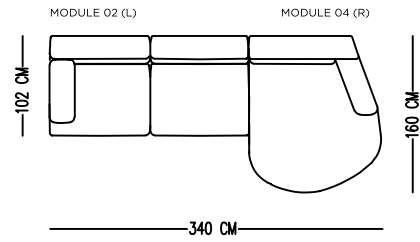

## STANDARDS

CORNER SOFA - 340 CM