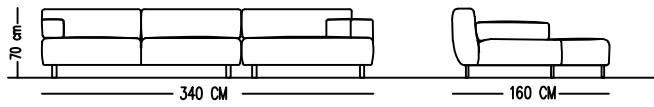

## STANDARDS

CORNER SOFA - 340 CM