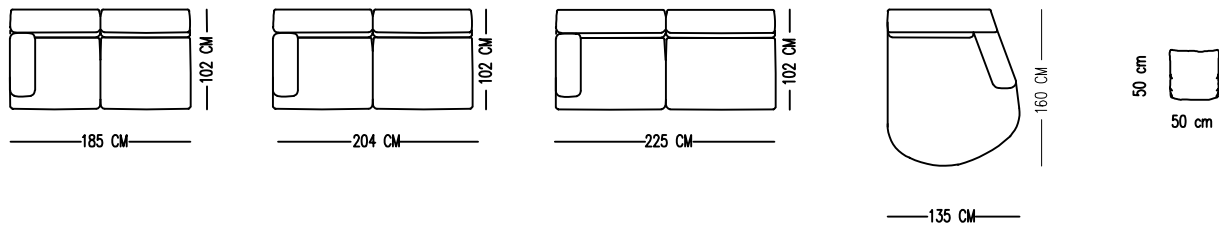

MODULES

MODULE 01 (L-R)   MODULE 02 (L-R)   MODULE 03 (L-R)   MODULE 04 (L-R)   CUSHION

Catalog product-fabric

N-A57/Linen Velvet

5048

Alternative fabric
Linen, Boucle and Linen teddy

Catalog product-Legs

Electrostatic Powder Black Paint On Metal

Fabric Matrix

Material Catalogue