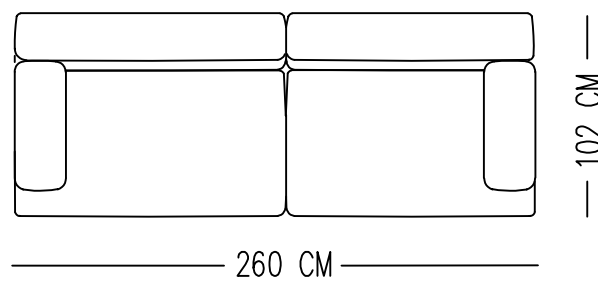

MAINTENANCE ALL DECORATIVE CUSHIONS ARE GOOSE DOWN AND SILICON MIX, QUANTITY AND DIMENSIONS ARE AS PER TEC DRAWINGS..STANDART WITH 4 CUSHIONS

We recommend shaking and flufing-up the cushions regularly to maintain the shape.

## STANDARDS

SOFA-240 CM

SOFA - 260 CM

CUSHION