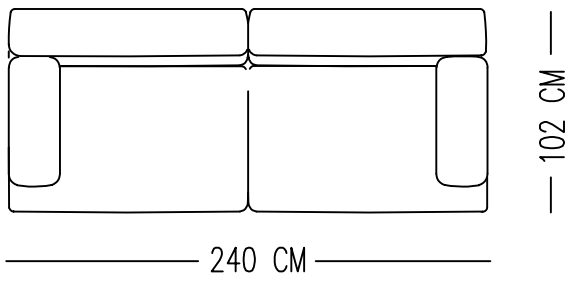

MAINTENANCE ALL DECORATIVE CUSHIONS ARE GOOSE DOWN AND SILICON MIX, QUANTITY AND DIMENSIONS ARE AS PER TEC DRAWINGS..STANDART WITH 4 CUSHIONS

We recommend shaking and flufing-up the cushions regularly to maintain the shape.

## STANDARDS

SOFA-240 CM

SOFA - 260 CM

CUSHION