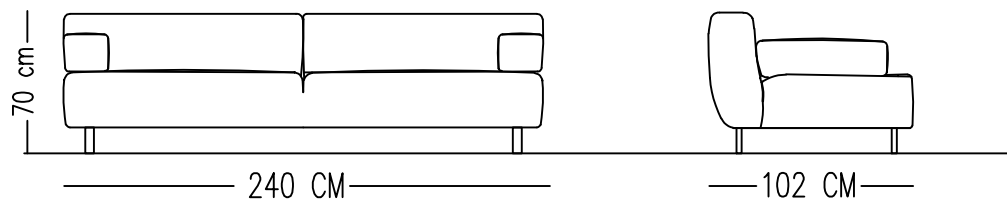

MAINTENANCE ALL DECORATIVE CUSHIONS ARE GOOSE DOWN AND SILICON MIX, QUANTITY AND DIMENSIONS ARE AS PER TEC DRAWINGS..STANDART WITH 4 CUSHIONS

We recommend shaking and flufing-up the cushions regularly to maintain the shape.

## STANDARDS

SOFA-240 CM

SOFA - 260 CM

CUSHION