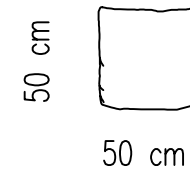

MAINTENANCE ALL DECORATIVE CUSHIONS ARE GOOSE DOWN AND SILICON MIX, QUANTITY AND DIMENSIONS ARE AS PER TEC DRAWINGS..STANDART WITH 4 CUSHIONS

We recommend shaking and flufing-up the cushions regularly to maintain the shape.

## STANDARDS

SOFA-240 CM

SOFA - 260 CM

CUSHION