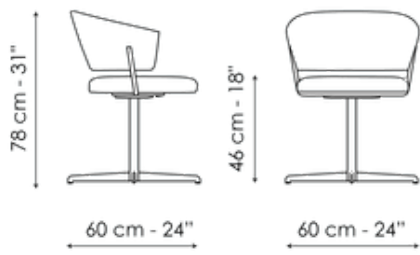

BONALDO

Bahia Office

Designer: Mauro Lipparini

The Bahia Office chair maintains the principal stylistic features that set Mauro Lipparini's design apart, starting with the lightness of the figure and the enveloping comfort of the semi-circular armrests. The main distinguishing factor of this padded office chair is the support, formed by a revolving radial base with four feet. The Bahia Office is available with upholstery in fabric, leather or eco-leather.

Data sheet

Bahia Office

Width: 60cm

Depth: 60cm

Height: 78cm

Finishes

Swivel base

Painted metal
Mat white