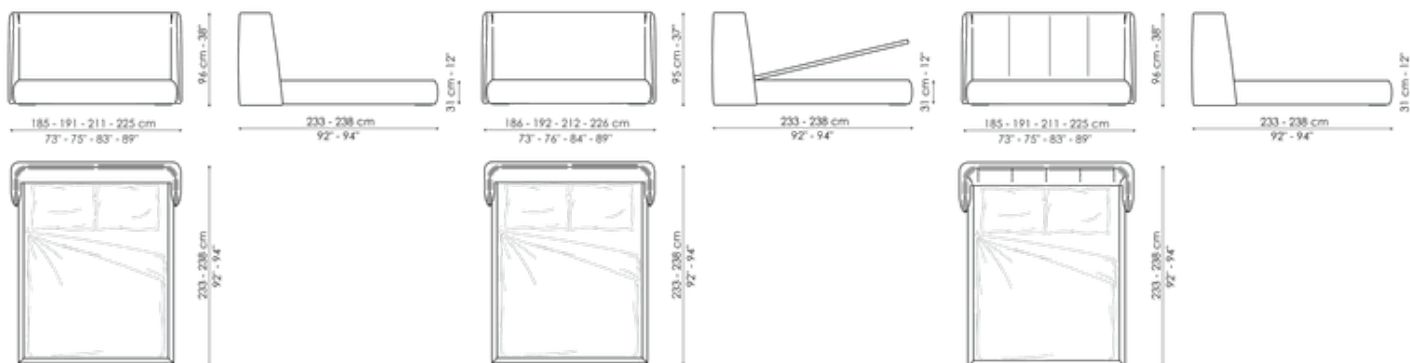

## Basket

Width: 185-191-211-225cm

Depth: 233-238cm

Height: 96cm

## Basket open

Width: 186-192-212-226cm

Depth: 233-238cm

Height: 96cm

## Basket plus

Width: 185-191-211-225cm

Depth: 233-238cm

Height: 96cm

## Basket plus open

Width: 186-192-212-226cm

Depth: 233-238cm

Height: 96cm