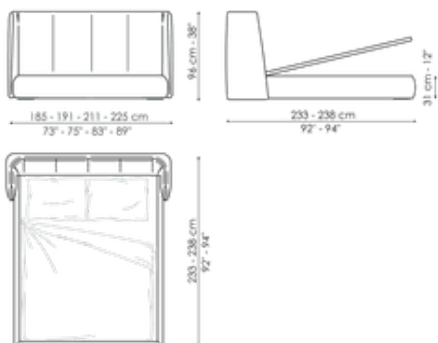

## Basket

Width: 185-191-211-225cm

Depth: 233-238cm

Height: 96cm

## Basket open

Width: 186-192-212-226cm

Depth: 233-238cm

Height: 96cm

## Basket plus

Width: 185-191-211-225cm

Depth: 233-238cm

Height: 96cm

## Basket plus open

Width: 186-192-212-226cm

Depth: 233-238cm

Height: 96cm