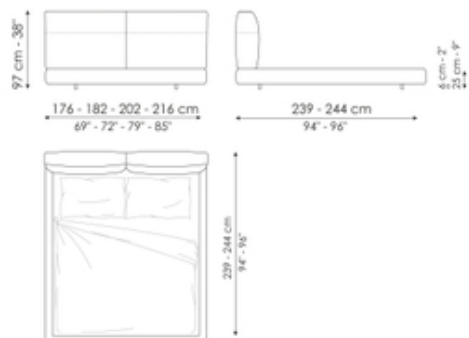

BONALDO

Belloalto bed

Designer: Gabriele & Oscar Buratti

Belloalto bed brings to the bedroom a formal language defined by generous proportions and tailored detailing. The design is centred around the high headboard, conceived as a wide and comfortable support element. Its soft, slightly rounded lines emphasise a welcoming character, while the low bed frame, with its substantial thickness, reinforces the overall sense of visual solidity.

Belloalto bed interprets the sleeping area through a soft and contemporary language, where generous proportions, material richness and tailoring come together to define a design of timeless elegance.

A pronounced fold defines and enhances the two ends of both the headboard and the bed frame.

Data sheet

Belloalto bed

Width: 176 - 182 - 202 - 216cm

Depth: 239 - 244cm

Height: 97cm

Finishes

Feet

Painted metal