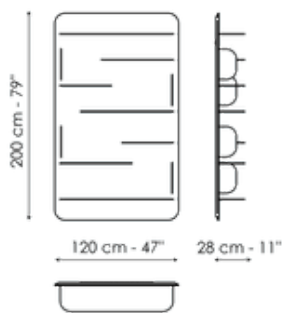

BONALDO

Blabla

Designer: Marconato and Zappa

The Blabla collection consists of two different functional units, a contemporary design bookcase panel and a mirror panel, which when paired together create a system of elements that can be individually positioned or combined in an elegant composition. The distinguishing feature of the Blabla contemporary bookcase and mirror is the rounded profile of the shelves and side support panel, as well as the interruption and discontinuity of the shelves.

Blabla

Width: 120cm

Depth: 28cm

Height: 200cm

Finishes

Frame

Veneered wood
Walnut Canaletto

Veneered wood
Coal oak