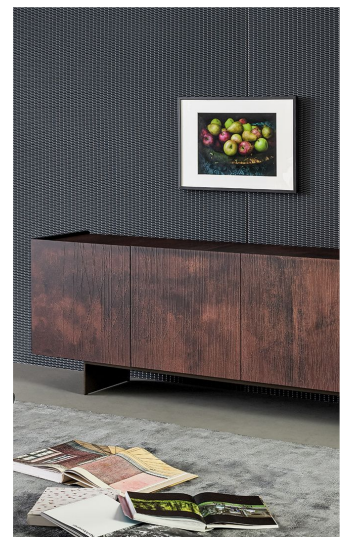

BONALDO

Blush

Essential in its form and appearance which are emphasized by the design of the double blade base, the Blush modern wood sideboard surprises observers thanks to the style of the front section, marked by furrowed traces in slight relief that give the appearance of "vibrating". The straight and curved lines of the abstract pattern, which follow one another in a variable rhythm, both mirror and at the same time emphasize the natural grain of the wood, enhancing the different tonal nuances and the chiaroscuro depths in a perceptive "trick" revealed by the name of the accessory: this decoration is a subtle aesthetic tool that causes the sideboard to appear dark red in colour.

Data sheet

Blush - plinth base

Width: 225cm

Depth: 45cm

Height: 59cm

Blush - feet

Width: 225cm

Depth: 45cm

Height: 71cm

Finishes

Top, Side and Doors

Digital texture on wood
Corten effect

Feet / Plinth base

Painted metal
Mat bronze

Painted metal
Mat lead

Materials, fabrics, leathers, colors and finishes are approximate and may slightly differ from actual ones. You can find the complete collection of Bonaldo fabrics and leathers on the website <https://bonaldo.biz>