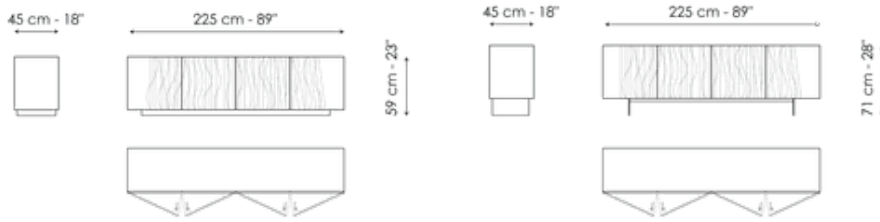

BONALDO

Blush

Essential in its form and appearance which are emphasized by the design of the double blade base, the Blush modern wood sideboard surprises observers thanks to the style of the front section, marked by furrowed traces in slight relief that give the appearance of "vibrating". The straight and curved lines of the abstract pattern, which follow one another in a variable rhythm, both mirror and at the same time emphasize the natural grain of the wood, enhancing the different tonal nuances and the chiaroscuro depths in a perceptive "trick" revealed by the name of the accessory: this decoration is a subtle aesthetic tool that causes the sideboard to appear dark red in colour.

Data sheet

Blush - plinth base

Width: 225cm

Depth: 45cm

Height: 59cm

Blush - feet

Width: 225cm

Depth: 45cm