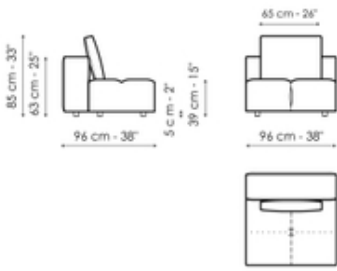

Data sheet

Center section 96x96

Width: 96cm
Depth: 96cm
Height: 85cm

Center section 144x96

Width: 96cm
Depth: 144cm
Height: 85cm

Center section 140x122

Width: 122cm
Depth: 140cm
Height: 85cm

Corner 96x96

Width: 96cm
Depth: 96cm
Height: 85cm

Chaise longue

Width: 96cm
Depth: 166cm
Height: 85cm

Penisola 140x96

Width: 96cm
Depth: 144cm
Height: 85cm

Penisola 140x122

Width: 122cm

Penisola 96x70

Width: 70cm

Penisola 144x70

Width: 70cm

Depth: 140cm
Height: 85cm

Depth: 96cm
Height: 39cm

Depth: 144cm
Height: 39cm

Penisola 140x96

Width: 96cm
Depth: 140cm
Height: 39cm

Backrest 96

Width: 26cm
Depth: 96cm
Height: 63cm

Backrest 140

Width: 26cm

Backrest 144

Width: 26cm

Depth: 140cm
Height: 63cm

Depth: 144cm
Height: 63cm