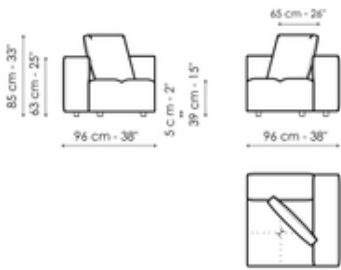

Data sheet

Center section 96x96

Width: 96cm
Depth: 96cm
Height: 85cm

Center section 144x96

Width: 96cm
Depth: 144cm
Height: 85cm

Center section 140x122

Width: 122cm
Depth: 140cm
Height: 85cm

Corner 96x96

Width: 96cm
Depth: 96cm
Height: 85cm

Chaise longue

Width: 96cm
Depth: 166cm
Height: 85cm

Penisola 140x96

Width: 96cm
Depth: 144cm
Height: 85cm

Penisola 140x122

Width: 122cm

Penisola 96x70

Width: 70cm

Penisola 144x70

Width: 70cm

Depth: 140cm
Height: 85cm

Depth: 96cm
Height: 39cm

Depth: 144cm
Height: 39cm

Penisola 140x96

Width: 96cm
Depth: 140cm
Height: 39cm

Backrest 96

Width: 26cm
Depth: 96cm
Height: 63cm

Backrest 140

Width: 26cm

Backrest 144

Width: 26cm

Depth: 140cm
Height: 63cm

Depth: 144cm
Height: 63cm