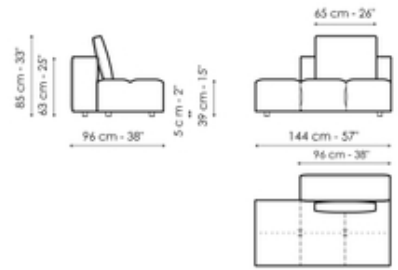

Data sheet

Center section 96x96

Width: 96cm
Depth: 96cm
Height: 85cm

Center section 144x96

Width: 96cm
Depth: 144cm
Height: 85cm

Center section 140x122

Width: 122cm
Depth: 140cm
Height: 85cm

Corner 96x96

Width: 96cm
Depth: 96cm
Height: 85cm

Chaise longue

Width: 96cm
Depth: 166cm
Height: 85cm

Penisola 140x96

Width: 96cm
Depth: 144cm
Height: 85cm

Penisola 140x122

Width: 122cm

Penisola 96x70

Width: 70cm

Penisola 144x70

Width: 70cm

Depth: 140cm
Height: 85cm

Depth: 96cm
Height: 39cm

Depth: 144cm
Height: 39cm

Penisola 140x96

Width: 96cm
Depth: 140cm
Height: 39cm

Backrest 96

Width: 26cm
Depth: 96cm
Height: 63cm

Backrest 140

Width: 26cm

Backrest 144

Width: 26cm

Depth: 140cm
Height: 63cm

Depth: 144cm
Height: 63cm