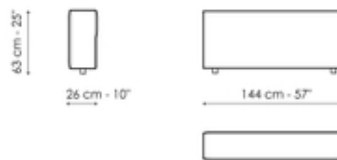

Data sheet

Center section 96x96

Width: 96cm
Depth: 96cm
Height: 85cm

Center section 144x96

Width: 96cm
Depth: 144cm
Height: 85cm

Center section 140x122

Width: 122cm
Depth: 140cm
Height: 85cm

Corner 96x96

Width: 70cm

Penisola 144x70

Width: 70cm

Depth: 140cm
Height: 85cm

Depth: 96cm
Height: 39cm

Depth: 144cm
Height: 39cm

Penisola 140x96

Width: 96cm
Depth: 140cm
Height: 39cm

Pouf 96x70

Width: 70cm
Depth: 96cm
Height: 39cm

Pouf 144x70

Width: 70cm
Depth: 144cm
Height: 39cm

Pouf 140x96

Width: 96cm
Depth: 140cm
Height: 39cm

Armrest

Width: 26cm
Depth: 96cm
Height: 53cm

Backrest 96

Width: 26cm
Depth: 96cm
Height: 63cm

Backrest 140

Width: 26cm

Backrest 144

Width: 26cm

Depth: 140cm
Height: 63cm

Depth: 144cm
Height: 63cm