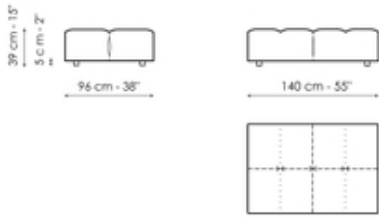

Data sheet

Center section 96x96

Width: 96cm
Depth: 96cm
Height: 85cm

Center section 144x96

Width: 96cm
Depth: 144cm
Height: 85cm

Center section 140x122

Width: 122cm
Depth: 140cm
Height: 85cm

Corner 96x96

Width: 96cm
Depth: 96cm
Height: 85cm

Chaise longue

Width: 96cm
Depth: 166cm
Height: 85cm

Penisola 140x96

Width: 96cm
Depth: 144cm
Height: 85cm

Penisola 140x122

Width: 122cm

Penisola 96x70

Width: 70cm

Penisola 144x70

Width: 70cm

Depth: 140cm
Height: 85cm

Depth: 96cm
Height: 39cm

Depth: 144cm
Height: 39cm

Penisola 140x96

Width: 96cm
Depth: 140cm
Height: 39cm

Pouf 96x70

Width: 70cm
Depth: 96cm
Height: 39cm

Pouf 144x70

Width: 70cm
Depth: 144cm
Height: 39cm

Pouf 140x96

Width: 96cm
Depth: 140cm
Height: 39cm

Armrest

Width: 26cm
Depth: 96cm
Height: 53cm