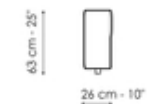

Data sheet

Center section 96x96

Width: 96cm
Depth: 96cm
Height: 85cm

Center section 144x96

Width: 96cm
Depth: 144cm
Height: 85cm

Center section 140x122

Width: 122cm
Depth: 140cm
Height: 85cm

Corner 96x96

Width: 70cm

Penisola 144x70

Width: 70cm

Depth: 140cm
Height: 85cm

Depth: 96cm
Height: 39cm

Depth: 144cm
Height: 39cm

Penisola 140x96

Width: 96cm
Depth: 140cm
Height: 39cm

Pouf 96x70

Width: 70cm
Depth: 96cm
Height: 39cm

Pouf 144x70

Width: 70cm
Depth: 144cm
Height: 39cm

Pouf 140x96

Width: 96cm
Depth: 140cm
Height: 39cm

Armrest

Width: 26cm
Depth: 96cm
Height: 53cm

Backrest 96

Width: 26cm
Depth: 96cm
Height: 63cm

Backrest 140

Width: 26cm

Backrest 144

Width: 26cm

Depth: 140cm
Height: 63cm

Depth: 144cm
Height: 63cm