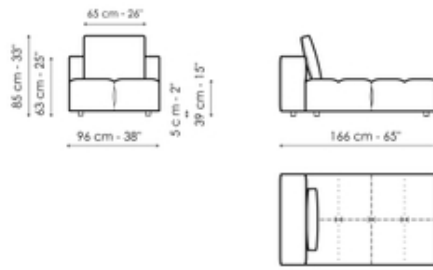

Data sheet

Center section 96x96

Width: 96cm
Depth: 96cm
Height: 85cm

Center section 144x96

Width: 96cm
Depth: 144cm
Height: 85cm

Center section 140x122

Width: 122cm
Depth: 140cm
Height: 85cm

Corner 96x96

Width: 96cm
Depth: 96cm
Height: 85cm

Chaise longue

Width: 96cm
Depth: 166cm
Height: 85cm

Penisola 140x96

Width: 96cm
Depth: 144cm
Height: 85cm

Penisola 140x122

Width: 122cm

Penisola 96x70

Width: 70cm

Penisola 144x70

Width: 70cm

Depth: 140cm
Height: 85cm

Depth: 96cm
Height: 39cm

Depth: 144cm
Height: 39cm

Penisola 140x96

Width: 96cm
Depth: 140cm
Height: 39cm

Backrest 96

Width: 26cm
Depth: 96cm
Height: 63cm

Backrest 140

Width: 26cm

Backrest 144

Width: 26cm

Depth: 140cm
Height: 63cm

Depth: 144cm
Height: 63cm