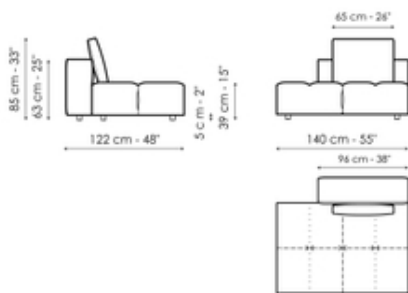

Data sheet

Center section 96x96

Width: 96cm
Depth: 96cm
Height: 85cm

Center section 144x96

Width: 96cm
Depth: 144cm
Height: 85cm

Center section 140x122

Width: 122cm
Depth: 140cm
Height: 85cm

Corner 96x96

Width: 96cm
Depth: 96cm
Height: 85cm

Chaise longue

Width: 96cm
Depth: 166cm
Height: 85cm

Penisola 140x96

Width: 96cm
Depth: 144cm
Height: 85cm

Penisola 140x122

Width: 122cm

Penisola 96x70

Width: 70cm

Penisola 144x70

Width: 70cm

Depth: 140cm
Height: 85cm

Depth: 96cm
Height: 39cm

Depth: 144cm
Height: 39cm

Penisola 140x96

Width: 96cm
Depth: 140cm
Height: 39cm

Pouf 96x70

Width: 70cm
Depth: 96cm
Height: 39cm

Pouf 144x70

Width: 70cm
Depth: 144cm
Height: 39cm

Pouf 140x96

Width: 96cm
Depth: 140cm
Height: 39cm

Armrest

Width: 26cm
Depth: 96cm
Height: 53cm