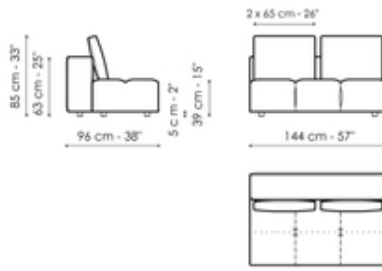

Data sheet

Center section 96x96

Width: 96cm
Depth: 96cm
Height: 85cm

Center section 144x96

Width: 96cm
Depth: 144cm
Height: 85cm

Center section 140x122

Width: 122cm
Depth: 140cm
Height: 85cm

Corner 96x96

Width: 96cm
Depth: 96cm
Height: 85cm

Chaise longue

Width: 96cm
Depth: 166cm
Height: 85cm

Penisola 140x96

Width: 96cm
Depth: 144cm
Height: 85cm

Penisola 140x122

Width: 122cm

Penisola 96x70

Width: 70cm

Penisola 144x70

Width: 70cm

Depth: 140cm
Height: 85cm

Depth: 96cm
Height: 39cm

Depth: 144cm
Height: 39cm

Penisola 140x96

Width: 96cm
Depth: 140cm
Height: 39cm

Backrest 96

Width: 26cm
Depth: 96cm
Height: 63cm

Backrest 140

Width: 26cm

Backrest 144

Width: 26cm

Depth: 140cm
Height: 63cm

Depth: 144cm
Height: 63cm