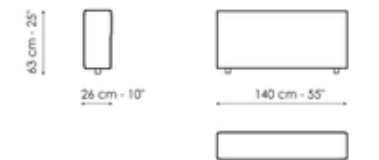

Data sheet

Center section 96x96

Width: 96cm
Depth: 96cm
Height: 85cm

Center section 144x96

Width: 96cm
Depth: 144cm
Height: 85cm

Center section 140x122

Width: 122cm
Depth: 140cm
Height: 85cm

Corner 96x96

Width: 70cm

Penisola 144x70

Width: 70cm

Depth: 140cm
Height: 85cm

Depth: 96cm
Height: 39cm

Depth: 144cm
Height: 39cm

Penisola 140x96

Width: 96cm
Depth: 140cm
Height: 39cm

Pouf 96x70

Width: 70cm
Depth: 96cm
Height: 39cm

Pouf 144x70

Width: 70cm
Depth: 144cm
Height: 39cm

Pouf 140x96

Width: 96cm
Depth: 140cm
Height: 39cm

Armrest

Width: 26cm
Depth: 96cm
Height: 53cm

Backrest 96

Width: 26cm
Depth: 96cm
Height: 63cm

Backrest 140

Width: 26cm

Backrest 144

Width: 26cm

Depth: 140cm
Height: 63cm

Depth: 144cm
Height: 63cm