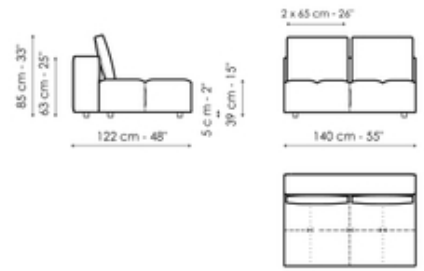

Data sheet

Center section 96x96

Width: 96cm
Depth: 96cm
Height: 85cm

Center section 144x96

Width: 96cm
Depth: 144cm
Height: 85cm

Center section 140x122

Width: 122cm
Depth: 140cm
Height: 85cm

Corner 96x96

Width: 96cm
Depth: 96cm
Height: 85cm

Chaise longue

Width: 96cm
Depth: 166cm
Height: 85cm

Penisola 140x96

Width: 96cm
Depth: 144cm
Height: 85cm

Penisola 140x122

Width: 122cm

Penisola 96x70

Width: 70cm

Penisola 144x70

Width: 70cm

Depth: 140cm
Height: 85cm

Depth: 96cm
Height: 39cm

Depth: 144cm
Height: 39cm

Penisola 140x96

Width: 96cm
Depth: 140cm
Height: 39cm

Backrest 96

Width: 26cm
Depth: 96cm
Height: 63cm

Backrest 140

Width: 26cm

Backrest 144

Width: 26cm

Depth: 140cm
Height: 63cm

Depth: 144cm
Height: 63cm