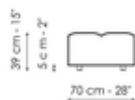

Data sheet

Center section 96x96

Width: 96cm
Depth: 96cm
Height: 85cm

Center section 144x96

Width: 96cm
Depth: 144cm
Height: 85cm

Center section 140x122

Width: 122cm
Depth: 140cm
Height: 85cm

Corner 96x96

Width: 96cm
Depth: 96cm
Height: 85cm

Chaise longue

Width: 96cm
Depth: 166cm
Height: 85cm

Penisola 140x96

Width: 96cm
Depth: 144cm
Height: 85cm

Penisola 140x122

Width: 122cm

Penisola 96x70

Width: 70cm

Penisola 144x70

Width: 70cm

Depth: 140cm
Height: 85cm

Depth: 96cm
Height: 39cm

Depth: 144cm
Height: 39cm

Penisola 140x96

Width: 96cm
Depth: 140cm
Height: 39cm

Pouf 96x70

Width: 70cm
Depth: 96cm
Height: 39cm

Pouf 144x70

Width: 70cm
Depth: 144cm
Height: 39cm

Pouf 140x96

Width: 96cm
Depth: 140cm
Height: 39cm

Armrest

Width: 26cm
Depth: 96cm
Height: 53cm