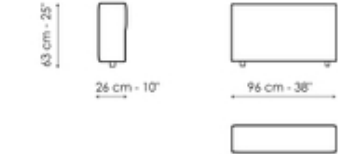

Data sheet

Center section 96x96

Width: 96cm
Depth: 96cm
Height: 85cm

Center section 144x96

Width: 96cm
Depth: 144cm
Height: 85cm

Center section 140x122

Width: 122cm
Depth: 140cm
Height: 85cm

Corner 96x96

Width: 96cm
Depth: 96cm
Height: 85cm

Chaise longue

Width: 96cm
Depth: 166cm
Height: 85cm

Penisola 140x96

Width: 96cm
Depth: 144cm
Height: 85cm

Penisola 140x122

Width: 122cm

Penisola 96x70

Width: 70cm

Penisola 144x70

Width: 70cm

Depth: 140cm
Height: 85cm

Depth: 96cm
Height: 39cm

Depth: 144cm
Height: 39cm

Penisola 140x96

Width: 96cm
Depth: 140cm
Height: 39cm

Pouf 96x70

Width: 70cm
Depth: 96cm
Height: 39cm

Pouf 144x70

Width: 70cm
Depth: 144cm
Height: 39cm

Pouf 140x96

Width: 96cm
Depth: 140cm
Height: 39cm

Armrest

Width: 26cm
Depth: 96cm
Height: 53cm