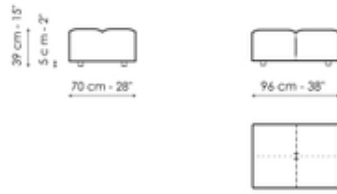

Data sheet

Center section 96x96

Width: 96cm
Depth: 96cm
Height: 85cm

Center section 144x96

Width: 96cm
Depth: 144cm
Height: 85cm

Center section 140x122

Width: 122cm
Depth: 140cm
Height: 85cm

Corner 96x96

Width: 96cm
Depth: 96cm
Height: 85cm

Chaise longue

Width: 96cm
Depth: 166cm
Height: 85cm

Penisola 140x96

Width: 96cm
Depth: 144cm
Height: 85cm

Penisola 140x122

Width: 122cm

Penisola 96x70

Width: 70cm

Penisola 144x70

Width: 70cm

Depth: 140cm
Height: 85cm

Depth: 96cm
Height: 39cm

Depth: 144cm
Height: 39cm

Penisola 140x96

Width: 96cm
Depth: 140cm
Height: 39cm

Pouf 96x70

Width: 70cm
Depth: 96cm
Height: 39cm

Pouf 144x70

Width: 70cm
Depth: 144cm
Height: 39cm

Pouf 140x96

Width: 96cm
Depth: 140cm
Height: 39cm

Armrest

Width: 26cm
Depth: 96cm
Height: 53cm