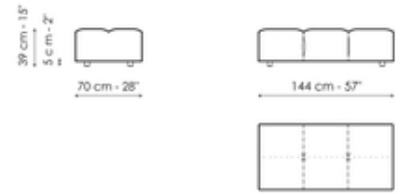

Data sheet

Center section 96x96

Width: 96cm
Depth: 96cm
Height: 85cm

Center section 144x96

Width: 96cm
Depth: 144cm
Height: 85cm

Center section 140x122

Width: 122cm
Depth: 140cm
Height: 85cm

Corner 96x96

Width: 96cm
Depth: 96cm
Height: 85cm

Chaise longue

Width: 96cm
Depth: 166cm
Height: 85cm

Penisola 140x96

Width: 96cm
Depth: 144cm
Height: 85cm

Penisola 140x122

Width: 122cm

Penisola 96x70

Width: 70cm

Penisola 144x70

Width: 70cm

Depth: 140cm
Height: 85cm

Depth: 96cm
Height: 39cm

Depth: 144cm
Height: 39cm

Penisola 140x96

Width: 96cm
Depth: 140cm
Height: 39cm

Pouf 96x70

Width: 70cm
Depth: 96cm
Height: 39cm

Pouf 144x70

Width: 70cm
Depth: 144cm
Height: 39cm

Pouf 140x96

Width: 96cm
Depth: 140cm
Height: 39cm

Armrest

Width: 26cm
Depth: 96cm
Height: 53cm