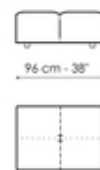

Data sheet

Center section 96x96

Width: 96cm
Depth: 96cm
Height: 85cm

Center section 144x96

Width: 96cm
Depth: 144cm
Height: 85cm

Center section 140x122

Width: 122cm
Depth: 140cm
Height: 85cm

Corner 96x96

Width: 96cm
Depth: 96cm
Height: 85cm

Chaise longue

Width: 96cm
Depth: 166cm
Height: 85cm

Penisola 140x96

Width: 96cm
Depth: 144cm
Height: 85cm

Penisola 140x122

Width: 122cm

Penisola 96x70

Width: 70cm

Penisola 144x70

Width: 70cm

Depth: 140cm
Height: 85cm

Depth: 96cm
Height: 39cm

Depth: 144cm
Height: 39cm

Penisola 140x96

Width: 96cm
Depth: 140cm
Height: 39cm

Pouf 96x70

Width: 70cm
Depth: 96cm
Height: 39cm

Pouf 144x70

Width: 70cm
Depth: 144cm
Height: 39cm

Pouf 140x96

Width: 96cm
Depth: 140cm
Height: 39cm

Armrest

Width: 26cm
Depth: 96cm
Height: 53cm