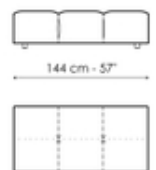

Data sheet

Center section 96x96

Width: 96cm
Depth: 96cm
Height: 85cm

Center section 144x96

Width: 96cm
Depth: 144cm
Height: 85cm

Center section 140x122

Width: 122cm
Depth: 140cm
Height: 85cm

Corner 96x96

Width: 96cm
Depth: 96cm
Height: 85cm

Chaise longue

Width: 96cm
Depth: 166cm
Height: 85cm

Penisola 140x96

Width: 96cm
Depth: 144cm
Height: 85cm

Penisola 140x122

Width: 122cm

Penisola 96x70

Width: 70cm

Penisola 144x70

Width: 70cm

Depth: 140cm
Height: 85cm

Depth: 96cm
Height: 39cm

Depth: 144cm
Height: 39cm

Penisola 140x96

Width: 96cm
Depth: 140cm
Height: 39cm

Backrest 96

Width: 26cm
Depth: 96cm
Height: 63cm

Backrest 140

Width: 26cm

Backrest 144

Width: 26cm

Depth: 140cm
Height: 63cm

Depth: 144cm
Height: 63cm