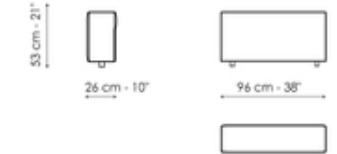

Data sheet

Center section 96x96

Width: 96cm
Depth: 96cm
Height: 85cm

Center section 144x96

Width: 96cm
Depth: 144cm
Height: 85cm

Center section 140x122

Width: 122cm
Depth: 140cm
Height: 85cm

Corner 96x96

Width: 96cm
Depth: 96cm
Height: 85cm

Chaise longue

Width: 96cm
Depth: 166cm
Height: 85cm

Penisola 140x96

Width: 96cm
Depth: 144cm
Height: 85cm

Penisola 140x122

Width: 122cm

Penisola 96x70

Width: 70cm

Penisola 144x70

Width: 70cm

Depth: 140cm
Height: 85cm

Depth: 96cm
Height: 39cm

Depth: 144cm
Height: 39cm

Penisola 140x96

Width: 96cm
Depth: 140cm
Height: 39cm

Pouf 96x70

Width: 70cm
Depth: 96cm
Height: 39cm

Pouf 144x70

Width: 70cm
Depth: 144cm
Height: 39cm

Pouf 140x96

Width: 96cm
Depth: 140cm
Height: 39cm

Armrest

Width: 26cm
Depth: 96cm
Height: 53cm