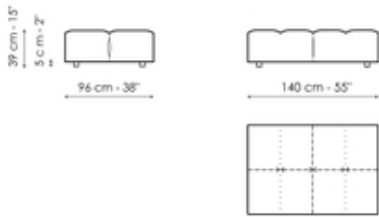

Data sheet

Center section 96x96

Width: 96cm
Depth: 96cm
Height: 85cm

Center section 144x96

Width: 96cm
Depth: 144cm
Height: 85cm

Center section 140x122

Width: 122cm
Depth: 140cm
Height: 85cm

Corner 96x96

Width: 96cm
Depth: 96cm
Height: 85cm

Chaise longue

Width: 96cm
Depth: 166cm
Height: 85cm

Penisola 140x96

Width: 96cm
Depth: 144cm
Height: 85cm

Penisola 140x122

Width: 122cm

Penisola 96x70

Width: 70cm

Penisola 144x70

Width: 70cm

Depth: 140cm
Height: 85cm

Depth: 96cm
Height: 39cm

Depth: 144cm
Height: 39cm

Penisola 140x96

Width: 96cm
Depth: 140cm
Height: 39cm

Pouf 96x70

Width: 70cm
Depth: 96cm
Height: 39cm

Pouf 144x70

Width: 70cm
Depth: 144cm
Height: 39cm

Pouf 140x96

Width: 96cm
Depth: 140cm
Height: 39cm

Armrest

Width: 26cm
Depth: 96cm
Height: 53cm