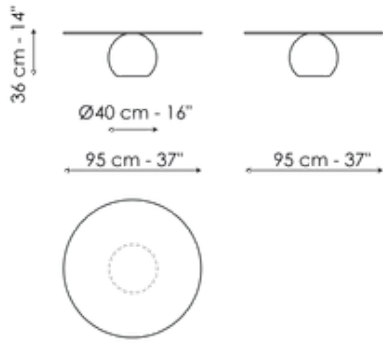

BONALDO

Circus coffee table

Designer: Fabrice Berrux

The Circus design coffee table consists of a glass disc that defies gravity, supported in perfect equilibrium by a large metal sphere. The table acquires strength and elegance in a unique balancing act and it establishes an essential and sophisticated new focus of attention.

Data sheet

Circus coffee table Ø95

Width: 95cm

Depth: 95cm

Height: 36cm

Circus coffee table Ø115

Width: 115cm

Depth: 115cm

Height: 36cm

Finishes

Top

Glass
Smoked

Glass
Bronzed

Glass
Transparent

Base

Painted metal
Mat bronze