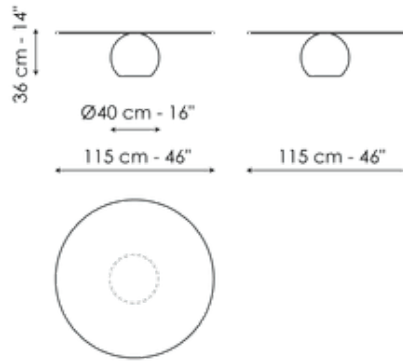

Data sheet

Circus coffee table Ø95

Width: 95cm

Depth: 95cm

Height: 36cm

Circus coffee table Ø115

Width: 115cm

Depth: 115cm

Height: 36cm

Finishes

Top

Glass
Smoked

Glass
Bronzed

Glass
Transparent

Base

Painted metal
Mat bronze