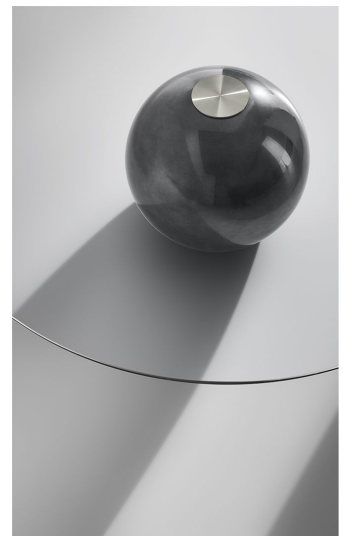

BONALDO

Circus coffee table

Designer: Fabrice Berrux

The Circus design coffee table consists of a glass disc that defies gravity, supported in perfect equilibrium by a large metal sphere. The table acquires strength and elegance in a unique balancing act and it establishes an essential and sophisticated new focus of attention.

Data sheet

Circus coffee table Ø95

Width: 95cm

Depth: 95cm

Height: 36cm

Circus coffee table Ø115

Width: 115cm

Depth: 115cm

Height: 36cm

Finishes

Top

Glass
Smoked

Glass
Bronzed

Glass
Transparent

Base

Painted metal
Mat bronze

Painted metal
Mat lead

Painted metal
Mat pearl gold

Painted metal
Mat brass

Painted metal
Mat copper

Painted metal
Mat white

Painted metal
Mat black

Painted metal
Supreme anthracite

Painted metal
Mat dove grey