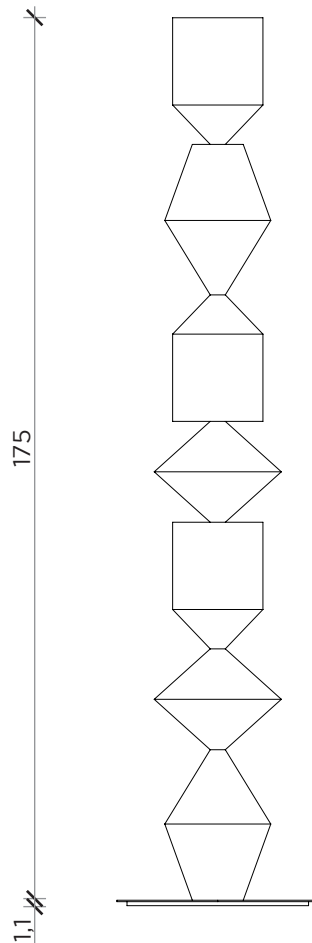

PIANTA | PLAN

INFORMAZIONI TECNICHE | TECHNICAL INFORMATION

Tipo lampadina | *bulb type:*

Led spot E27 PAR38

Potenza | *Power:*

max 25 W

FRONTE | FRONT

LATO | SIDE

COSTANTINA

Lampada | Lamp

Designer:

Nava + Arosio studio

Anno | Year:

2022

Materiali | Materials:

Lampada a pavimento in legno massello di iroko o poliuretano e base in metallo verniciata nera |
Floor lamp made of solid wood iroko or polyurethane and black painted metal base