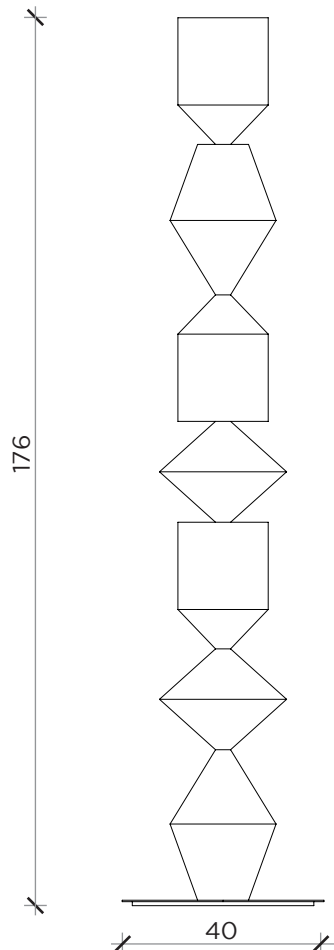

PIANTA | PLAN

INFORMAZIONI TECNICHE | TECHNICAL INFORMATION

Tipo lampadina | *bulb type:*

Led spot E27 PAR38

Potenza | *Power:*

max 25 W

FRONTE | FRONT

LATO | SIDE

COSTANTINA

Lampada | Lamp

Designer:

Nava + Arosio studio

Anno | Year:

2022

Materiali | Materials:

Lampada a pavimento in legno massello di iroko o poliuretano e base in metallo verniciata nera |
Floor lamp made of solid wood iroko or polyurethane and black painted metal base