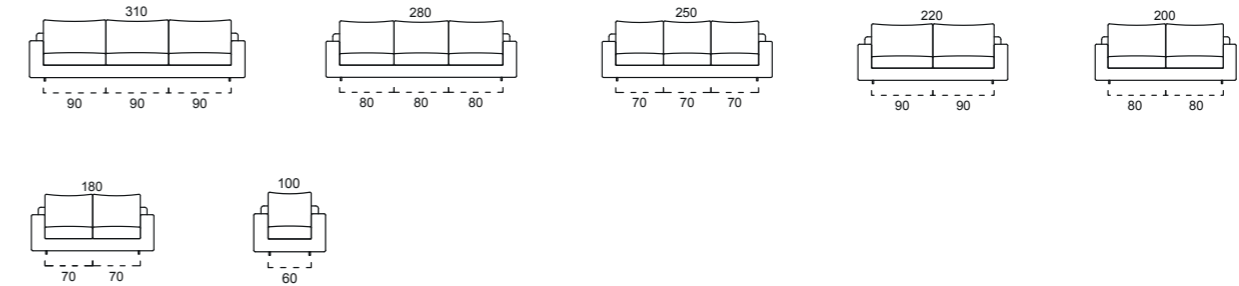

STRUTTURA VERO LEGNO
REAL WOOD STRUCTURE

SPALLIERA IN PIUMA
BACK CUSHION IN FEATHER

CUSCINO SEDUTA IN POLIURETANO ESPANSO GREEN FOAM DENSITA' 35 KG/M3 RIVESTITA IN CLIMASOFT. SITTING CUSHION POLYURETHANE GREEN FOAM DENSITY 35 KG/M3 COVERED WITH CLIMASOFT

PELLE / LEATHER

CUSCINI DI SEDUTA SFODERABILI
REMOVABLE UPHOLSTERY FOR SITTING CUSHIONS

TESSUTO / FABRIC

COMPLETAMENTE SFODERABILE
FULLY REMOVABLE COVERING

PIEDE A SCOMPARSA
HIDDEN FOOT

DIVANO
SOFA