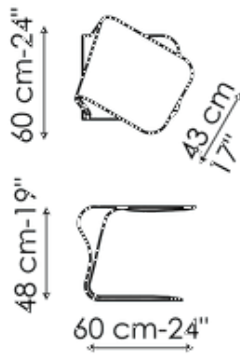

BONALDO

Duffy

Designer: Mario Mazzer

As the transformation of a sinuous and well-balanced shape into an elegant structural element, Duffy's lines evolve in space with lightness and graphic value and are enhanced by a colour choice, expressed in four understated and refined shades. Practical and versatile, thanks to a pure aesthetic and the dynamic relationships between full and empty as well as its small size, Duffy is a coffee table of great simplicity, which fits with ease in environments with various levels of style. More than just a simple piece of furniture, the Duffy design coffee table for the living room is a harmonious and expressive complement that is similar to a sculpture, unquestionably contemporary and innovative even in terms of the high-density lacquered polyurethane material which it is made of.

Data sheet

Width: 60cm

Depth: 60cm

Height: 48cm

Finishes

Frame

Lacquered polyurethane
Mat white

Lacquered polyurethane
Mat light grey