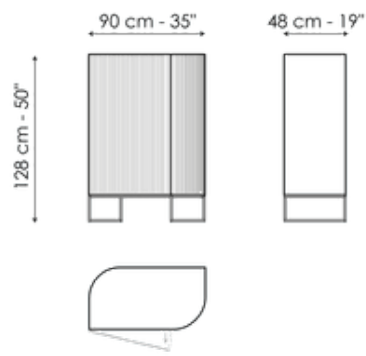

Data sheet

Dune

Width: 205cm

Depth: 48cm

Height: 70cm

Dune high

Width: 90cm

Depth: 48cm

Height: 128cm

Dune 250

Width: 250cm

Depth: 48cm

Height: 70cm

Finishes

Outside frame

Lacquered wood
Mat bronze