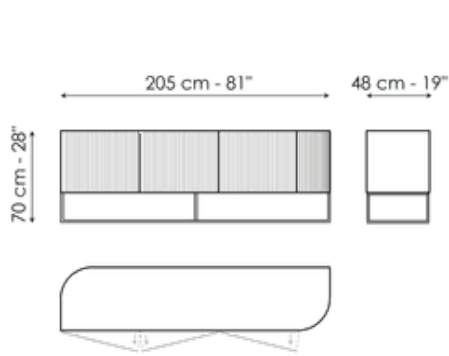

Data sheet

Dune

Width: 205cm

Depth: 48cm

Height: 70cm

Dune high

Width: 90cm

Depth: 48cm

Height: 128cm

Dune 250

Width: 250cm

Depth: 48cm

Height: 70cm

Finishes

Outside frame

Lacquered wood
Mat bronze