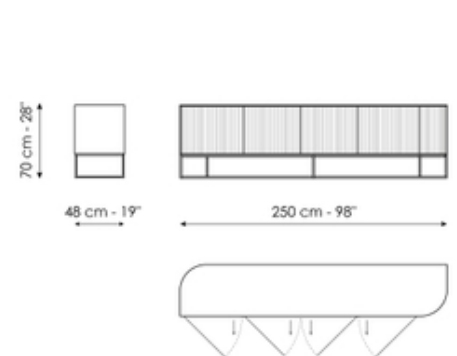

Data sheet

Dune

Width: 205cm

Depth: 48cm

Height: 70cm

Dune high

Width: 90cm

Depth: 48cm

Height: 128cm

Dune 250

Width: 250cm

Depth: 48cm

Height: 70cm

Finishes

Outside frame

Lacquered wood
Mat bronze