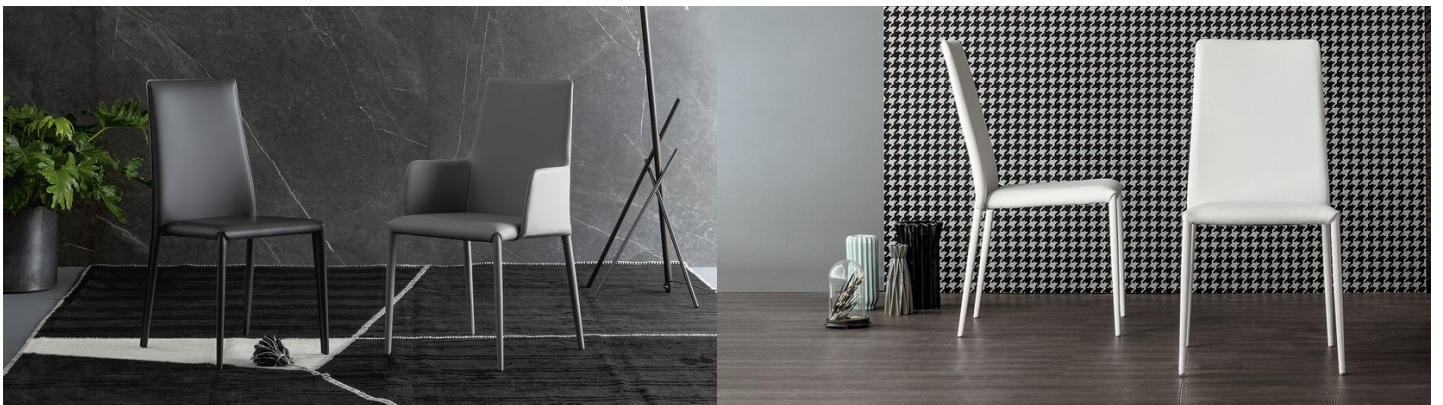

# **BONALDO**

## Eral, Miss Eral

Elegant and refined, Eral is a padded chair with a high backrest that makes it especially comfortable and suitable for every setting and for any style. It is upholstered entirely in leather, eco-leather or emery-leather or in the version with painted metal legs, available in various colours, making it possible to create tone-on-tone combinations or interesting contrasts with the upholstered section. Comfortable and possessing great elegance, Eral has been designed with a discreet modernity, which allows it to interact with different tastes and worlds. In the fully upholstered variant, this chair gives an effect of great uniformity and stylistic compactness, always being pleasantly balanced: a valuable and refined approach to functionality.