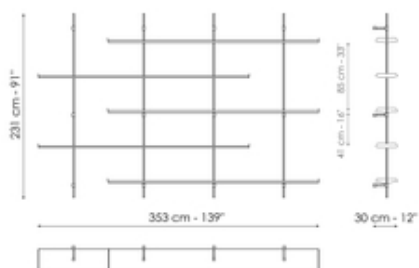

Data sheet

Width: 177cm
Depth: 30cm
Height: 132cm

Width: 265cm
Depth: 30cm
Height: 231cm

Width: 265cm
Depth: 30cm
Height: 231cm

Width: 265cm
Depth: 30cm
Height: 231cm

Width: 353cm
Depth: 30cm
Height: 231cm

Width: 353cm
Depth: 30cm
Height: 231cm

Finishes

Upright

Painted metal
Mat bronze

Painted metal
Mat lead

Shelf

Painted aluminium
Mat bronze

Painted aluminium
Mat lead