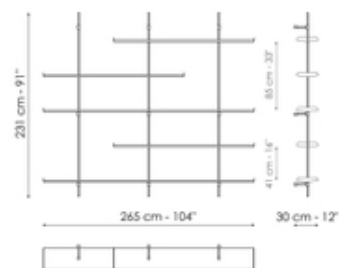

Data sheet

Width: 177cm
Depth: 30cm
Height: 132cm

Width: 265cm
Depth: 30cm
Height: 231cm

Width: 265cm
Depth: 30cm
Height: 231cm

Width: 265cm
Depth: 30cm
Height: 231cm

Width: 353cm
Depth: 30cm
Height: 231cm

Width: 353cm
Depth: 30cm
Height: 231cm

Finishes

Upright

Painted metal
Mat bronze

Painted metal
Mat lead

Shelf

Painted aluminium
Mat bronze

Painted aluminium
Mat lead