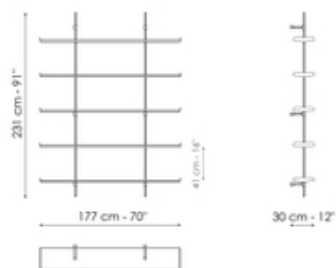

Data sheet

Width: 177cm
Depth: 30cm
Height: 132cm

Width: 265cm
Depth: 30cm
Height: 231cm

Width: 265cm
Depth: 30cm
Height: 231cm

Width: 265cm
Depth: 30cm
Height: 231cm

Width: 353cm
Depth: 30cm
Height: 231cm

Width: 353cm
Depth: 30cm
Height: 231cm

Finishes

Upright

Painted metal
Mat bronze

Painted metal
Mat lead

Shelf

Painted aluminium
Mat bronze

Painted aluminium
Mat lead