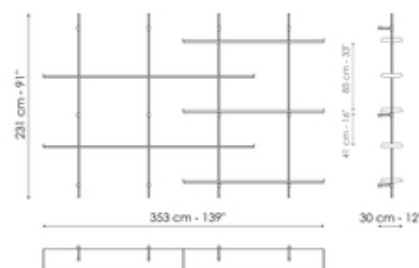

Data sheet

Width: 177cm
Depth: 30cm
Height: 132cm

Width: 265cm
Depth: 30cm
Height: 231cm

Width: 265cm
Depth: 30cm
Height: 231cm

Width: 265cm
Depth: 30cm
Height: 231cm

Width: 353cm
Depth: 30cm
Height: 231cm

Width: 353cm
Depth: 30cm
Height: 231cm

Finishes

Upright

Painted metal
Mat bronze

Painted metal
Mat lead

Shelf

Painted aluminium
Mat bronze

Painted aluminium
Mat lead