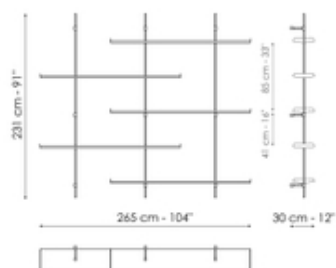

Data sheet

Width: 177cm
Depth: 30cm
Height: 132cm

Width: 265cm
Depth: 30cm
Height: 231cm

Width: 265cm
Depth: 30cm
Height: 231cm

Width: 265cm
Depth: 30cm
Height: 231cm

Width: 353cm
Depth: 30cm
Height: 231cm

Width: 353cm
Depth: 30cm
Height: 231cm

Finishes

Upright

Painted metal
Mat bronze

Painted metal
Mat lead

Shelf

Painted aluminium
Mat bronze

Painted aluminium
Mat lead