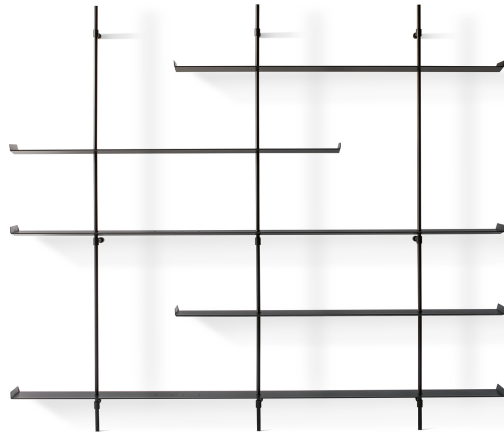

BONALDO

Foil

Designer: Maurizio and Silvia Varsi

The name Foil is an instant reference to the world of sailing boats, which fly over the water at high speed as if they were weightless. The Foil modern bookshelf is inspired by this lightness, an intersection of metal and aluminium shelves and uprights, solid materials that at the same time convey a feeling of lightness which is ideal for perfectly focusing attention on books and objects. Thanks to the reduced depth and the numerous formats available, the Foil bookcase adapts perfectly to different living or office environments.

Data sheet

Width: 177cm
Depth: 30cm
Height: 132cm

Width: 265cm
Depth: 30cm
Height: 231cm

Width: 265cm
Depth: 30cm
Height: 231cm

Width: 265cm
Depth: 30cm
Height: 231cm

Width: 353cm
Depth: 30cm
Height: 231cm

Width: 353cm
Depth: 30cm
Height: 231cm

Finishes

Upright

Painted metal
Mat bronze

Painted metal
Mat lead

Shelf

Painted aluminium
Mat bronze

Painted aluminium
Mat lead