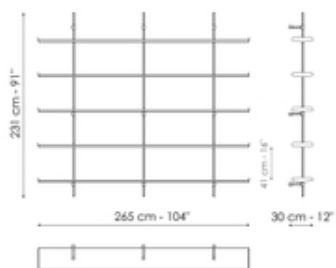

Data sheet

Width: 177cm
Depth: 30cm
Height: 132cm

Width: 265cm
Depth: 30cm
Height: 231cm

Width: 265cm
Depth: 30cm
Height: 231cm

Width: 265cm
Depth: 30cm
Height: 231cm

Width: 353cm
Depth: 30cm
Height: 231cm

Width: 353cm
Depth: 30cm
Height: 231cm

Finishes

Upright

Painted metal
Mat bronze

Painted metal
Mat lead

Shelf

Painted aluminium
Mat bronze

Painted aluminium
Mat lead