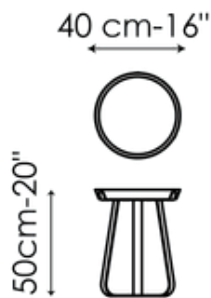

Data sheet

Frinfri high

Width: 40cm
Depth: 40cm
Height: 50cm

Frinfri medium

Width: 50cm
Depth: 50cm
Height: 45cm

Frinfri low

Width: 80cm
Depth: 80cm
Height: 34cm

Frinfri Wood high

Width: 40cm
Depth: 40cm
Height: 50cm

Frinfri Wood medium

Width: 50cm
Depth: 50cm
Height: 45cm

Finishes

Top - Frinfri

Silk finish ceramic
Calacatta macchia vecchia

Glossy ceramic
Calacatta

Mat ceramic
Ardesia grey