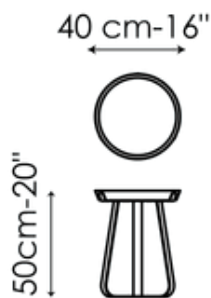

Data sheet

Frinfri high

Width: 40cm
Depth: 40cm
Height: 50cm

Frinfri medium

Width: 50cm
Depth: 50cm
Height: 45cm

Frinfri low

Width: 80cm
Depth: 80cm
Height: 34cm

Frinfri Wood high

Width: 40cm
Depth: 40cm
Height: 50cm

Frinfri Wood medium

Width: 50cm
Depth: 50cm
Height: 45cm

Finishes

Top - Frinfri

Silk finish ceramic
Calacatta macchia vecchia

Glossy ceramic
Calacatta

Mat ceramic
Ardesia grey