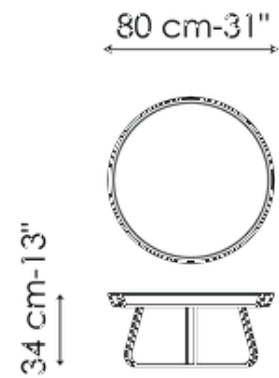

Data sheet

Frinfri high

Width: 40cm
Depth: 40cm
Height: 50cm

Frinfri medium

Width: 50cm
Depth: 50cm
Height: 45cm

Frinfri low

Width: 80cm
Depth: 80cm
Height: 34cm

Frinfri Wood high

Width: 40cm
Depth: 40cm
Height: 50cm

Frinfri Wood medium

Width: 50cm
Depth: 50cm
Height: 45cm

Finishes

Top - Frinfri

Silk finish ceramic
Calacatta macchia vecchia

Glossy ceramic
Calacatta

Mat ceramic
Ardesia grey