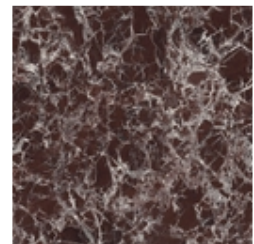

BONALDO

Gem

Designer: Marconato and Zappa

Gem is a family of coffee tables designed to create dynamic and versatile compositions: thanks to the variety of shapes, bases, sizes, heights, materials and finishes, Gem allows for ever-changing combinations. The top, available in glass or ceramic in a wide range of options, is enhanced by a thin perimeter frame in glossy lacquered wood, a precise, discreet yet distinctive edge that emphasises the purity of the form and highlights the material. The metal structure further enhances the design through two different combinations with the top: the base in bronze finish is paired with a glossy lacquered wood edge in glossy brown, while the base in lead finish is combined with a glossy lacquered wood edge in glossy grey, creating refined and coherent pairings.

Top

Glass
Glossy brown

Glass
Glossy grey

Mat ceramic
Alaska White

Mat ceramic
Ardesia grey

Mat ceramic
Augusta

Glossy ceramic
Black Onyx

Glossy ceramic
Calacatta

Silk finish ceramic
Calacatta macchia vecchia

Glossy ceramic
Calacatta Viola

Silk finish ceramic
Daino Grigio

Glossy ceramic
Imperial grey

Mat ceramic
Laurent

Glossy ceramic
Mountain peak

Glossy ceramic
Rosso imperiale

BRONZE OPTION

Glossy lacquered wood
Glossy brown

BRONZE OPTION

Painted metal
Mat bronze

LEAD OPTION

Glossy lacquered wood
Glossy grey

LEAD OPTION

Painted metal
Mat lead