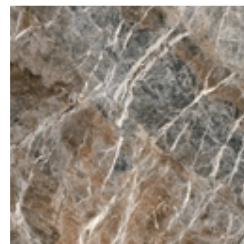

BONALDO

Gem

Designer: Marconato and Zappa

Gem is a family of coffee tables designed to create dynamic and versatile compositions: thanks to the variety of shapes, bases, sizes, heights, materials and finishes, Gem allows for ever-changing combinations. The top, available in glass or ceramic in a wide range of options, is enhanced by a thin perimeter frame in glossy lacquered wood, a precise, discreet yet distinctive edge that emphasises the purity of the form and highlights the material. The metal structure further enhances the design through two different combinations with the top: the base in bronze finish is paired with a glossy lacquered wood edge in glossy brown, while the base in lead finish is combined with a glossy lacquered wood edge in glossy grey, creating refined and coherent pairings.

Top

Glass
Glossy brown

Glass
Glossy grey

Mat ceramic
Alaska White

Mat ceramic
Ardesia grey

Mat ceramic
Augusta

Glossy ceramic
Black Onyx

Glossy ceramic
Calacatta

Silk finish ceramic
Calacatta macchia vecchia

Glossy ceramic
Calacatta Viola

Silk finish ceramic
Daino Grigio

Glossy ceramic
Imperial grey

Mat ceramic
Laurent

Glossy ceramic
Mountain peak

Glossy ceramic
Rosso imperiale

BRONZE OPTION

Glossy lacquered wood
Glossy brown

BRONZE OPTION

Painted metal
Mat bronze

LEAD OPTION

Glossy lacquered wood
Glossy grey

LEAD OPTION

Painted metal
Mat lead