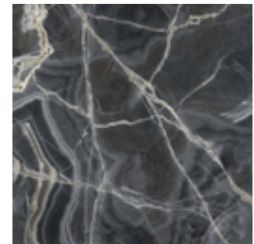

BONALDO

Gem

Designer: Marconato and Zappa

Gem is a family of coffee tables designed to create dynamic and versatile compositions: thanks to the variety of shapes, bases, sizes, heights, materials and finishes, Gem allows for ever-changing combinations. The top, available in glass or ceramic in a wide range of options, is enhanced by a thin perimeter frame in glossy lacquered wood, a precise, discreet yet distinctive edge that emphasises the purity of the form and highlights the material. The metal structure further enhances the design through two different combinations with the top: the base in bronze finish is paired with a glossy lacquered wood edge in glossy brown, while the base in lead finish is combined with a glossy lacquered wood edge in glossy grey, creating refined and coherent pairings.

Top

Glass
Glossy brown

Glass
Glossy grey

Mat ceramic
Alaska White

Mat ceramic
Ardesia grey

Mat ceramic
Augusta

Glossy ceramic
Black Onyx

Glossy ceramic
Calacatta

Silk finish ceramic
Calacatta macchia vecchia

Glossy ceramic
Calacatta Viola

Silk finish ceramic
Daino Grigio

Glossy ceramic
Imperial grey

Mat ceramic
Laurent

Glossy ceramic
Mountain peak

Glossy ceramic
Rosso imperiale