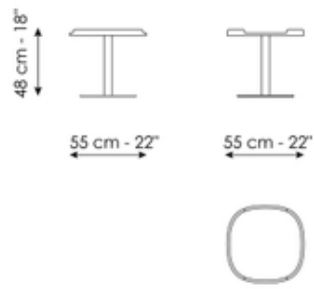

Data sheet

Gem high

Width: 55cm
Depth: 55cm
Height: 48cm

Gem medium

Width: 80cm
Depth: 80cm
Height: 37cm

Gem low

Width: 150cm
Depth: 80cm
Height: 27cm

Finishes