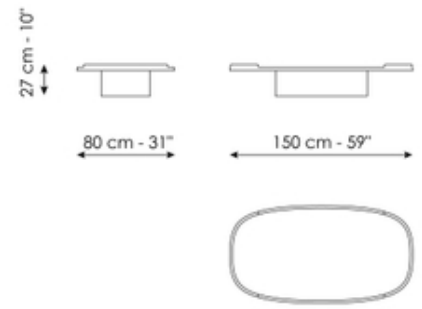

Data sheet

Gem high

Width: 55cm
Depth: 55cm
Height: 48cm

Gem medium

Width: 80cm
Depth: 80cm
Height: 37cm

Gem low

Width: 150cm
Depth: 80cm
Height: 27cm

Finishes