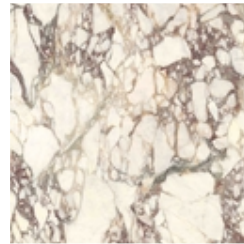

BONALDO

Gem

Designer: Marconato and Zappa

Gem is a family of coffee tables designed to create dynamic and versatile compositions: thanks to the variety of shapes, bases, sizes, heights, materials and finishes, Gem allows for ever-changing combinations. The top, available in glass or ceramic in a wide range of options, is enhanced by a thin perimeter frame in glossy lacquered wood, a precise, discreet yet distinctive edge that emphasises the purity of the form and highlights the material. The metal structure further enhances the design through two different combinations with the top: the base in bronze finish is paired with a glossy lacquered wood edge in glossy brown, while the base in lead finish is combined with a glossy lacquered wood edge in glossy grey, creating refined and coherent pairings.

Data sheet

Gem high

Width: 55cm
Depth: 55cm
Height: 48cm

Gem medium

Width: 80cm
Depth: 80cm
Height: 37cm

Gem low

Width: 150cm
Depth: 80cm
Height: 27cm

Finishes

Top

Glass
Glossy brown

Glass
Glossy grey

Mat ceramic
Alaska White

Mat ceramic
Ardesia grey

Mat ceramic
Augusta

Glossy ceramic
Black Onyx

Glossy ceramic
Calacatta

Silk finish ceramic
Calacatta macchia vecchia

Glossy ceramic
Calacatta Viola

Silk finish ceramic
Daino Grigio

Glossy ceramic
Imperial grey

Mat ceramic
Laurent

Glossy ceramic
Mountain peak

Glossy ceramic
Rosso imperiale