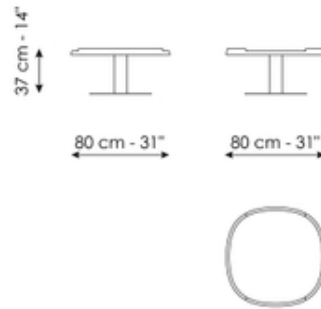

Data sheet

Gem high

Width: 55cm
Depth: 55cm
Height: 48cm

Gem medium

Width: 80cm
Depth: 80cm
Height: 37cm

Gem low

Width: 150cm
Depth: 80cm
Height: 27cm

Finishes