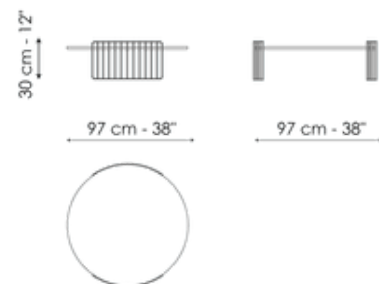

Data sheet

Harpe Ø40 x H43

Width: 40cm
Depth: 40cm
Height: 43cm

Harpe Ø40 x H50

Width: 40cm
Depth: 40cm
Height: 50cm

Harpe Ø50 x H43

Width: 50cm
Depth: 50cm
Height: 43cm

Harpe Ø50 x H50

Width: 50cm
Depth: 50cm
Height: 50cm

Harpe Ø97 x H30

Width: 97cm
Depth: 97cm
Height: 30cm

Harpe Ø97 x H37

Width: 97cm
Depth: 97cm
Height: 37cm

Harpe Ø117 x H30

Width: 117cm

Depth: 117cm
Height: 30cm