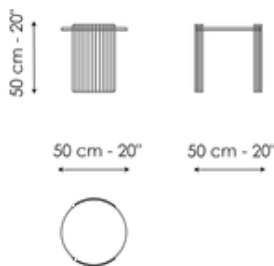

Data sheet

Harpe Ø40 x H43

Width: 40cm
Depth: 40cm
Height: 43cm

Harpe Ø40 x H50

Width: 40cm
Depth: 40cm
Height: 50cm

Harpe Ø50 x H43

Width: 50cm
Depth: 50cm
Height: 43cm

Harpe Ø50 x H50

Width: 50cm
Depth: 50cm
Height: 50cm

Harpe Ø97 x H30

Width: 97cm
Depth: 97cm
Height: 30cm

Harpe Ø97 x H37

Width: 97cm
Depth: 97cm
Height: 37cm

Harpe Ø117 x H30

Width: 117cm

Depth: 117cm
Height: 30cm