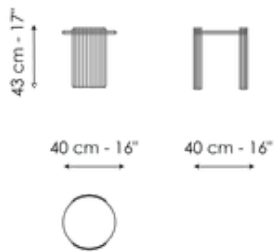

Data sheet

Harpe Ø40 x H43

Width: 40cm
Depth: 40cm
Height: 43cm

Harpe Ø40 x H50

Width: 40cm
Depth: 40cm
Height: 50cm

Harpe Ø50 x H43

Width: 50cm
Depth: 50cm
Height: 43cm

Harpe Ø50 x H50

Width: 50cm
Depth: 50cm
Height: 50cm

Harpe Ø97 x H30

Width: 97cm
Depth: 97cm
Height: 30cm

Harpe Ø97 x H37

Width: 97cm
Depth: 97cm
Height: 37cm

Harpe Ø117 x H30

Width: 117cm

Depth: 117cm
Height: 30cm