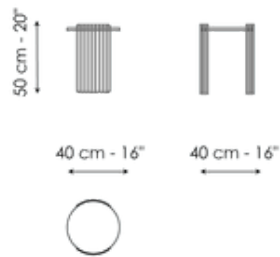

Data sheet

Harpe Ø40 x H43

Width: 40cm
Depth: 40cm
Height: 43cm

Harpe Ø40 x H50

Width: 40cm
Depth: 40cm
Height: 50cm

Harpe Ø50 x H43

Width: 50cm
Depth: 50cm
Height: 43cm

Harpe Ø50 x H50

Width: 50cm
Depth: 50cm
Height: 50cm

Harpe Ø97 x H30

Width: 97cm
Depth: 97cm
Height: 30cm

Harpe Ø97 x H37

Width: 97cm
Depth: 97cm
Height: 37cm

Harpe Ø117 x H30

Width: 117cm

Depth: 117cm
Height: 30cm