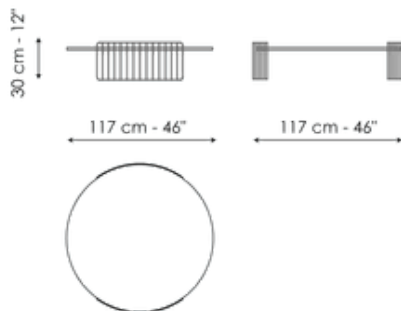

Data sheet

Harpe Ø40 x H43

Width: 40cm
Depth: 40cm
Height: 43cm

Harpe Ø40 x H50

Width: 40cm
Depth: 40cm
Height: 50cm

Harpe Ø50 x H43

Width: 50cm
Depth: 50cm
Height: 43cm

Harpe Ø50 x H50

Width: 50cm
Depth: 50cm
Height: 50cm

Harpe Ø97 x H30

Width: 97cm
Depth: 97cm
Height: 30cm

Harpe Ø97 x H37

Width: 97cm
Depth: 97cm
Height: 37cm

Harpe Ø117 x H30

Width: 117cm

Depth: 117cm
Height: 30cm