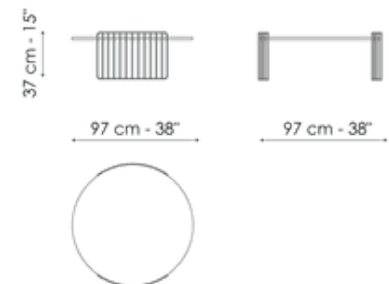

Data sheet

Harpe Ø40 x H43

Width: 40cm
Depth: 40cm
Height: 43cm

Harpe Ø40 x H50

Width: 40cm
Depth: 40cm
Height: 50cm

Harpe Ø50 x H43

Width: 50cm
Depth: 50cm
Height: 43cm

Harpe Ø50 x H50

Width: 50cm
Depth: 50cm
Height: 50cm

Harpe Ø97 x H30

Width: 97cm
Depth: 97cm
Height: 30cm

Harpe Ø97 x H37

Width: 97cm
Depth: 97cm
Height: 37cm

Harpe Ø117 x H30

Width: 117cm

Depth: 117cm
Height: 30cm