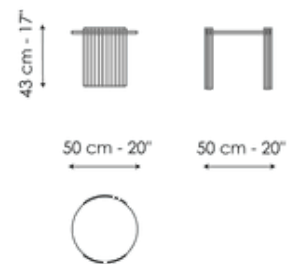

Data sheet

Harpe Ø40 x H43

Width: 40cm
Depth: 40cm
Height: 43cm

Harpe Ø40 x H50

Width: 40cm
Depth: 40cm
Height: 50cm

Harpe Ø50 x H43

Width: 50cm
Depth: 50cm
Height: 43cm

Harpe Ø50 x H50

Width: 50cm
Depth: 50cm
Height: 50cm

Harpe Ø97 x H30

Width: 97cm
Depth: 97cm
Height: 30cm

Harpe Ø97 x H37

Width: 97cm
Depth: 97cm
Height: 37cm

Harpe Ø117 x H30

Width: 117cm

Depth: 117cm
Height: 30cm