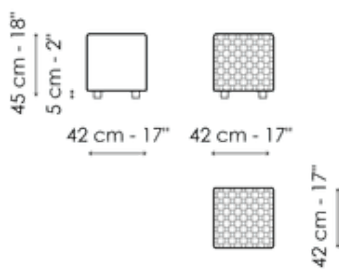

Data sheet

Pouf 145x45

Width: 145cm

Depth: 45cm

Height: 39cm

Pouf 73x45

Width: 73cm

Depth: 45cm

Height: 39cm

Pouf 73x73

Width: 73cm

Depth: 73cm

Height: 39cm

Pouf 42x42

Width: 42cm

Depth: 42cm

Height: 45cm

Finishes

Feet

Wood
Anthracite grey

Materials, fabrics, leathers, colors and finishes are approximate and may slightly differ from actual ones. You can find the complete collection of Bonaldo fabrics and leathers on the website <https://bonaldo.biz>