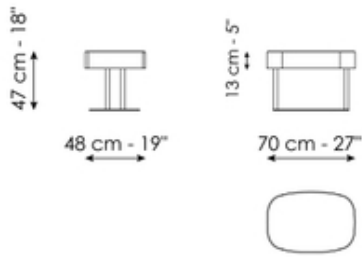

BONALDO

Isabey bedside table

Designer: Gabriele & Oscar Buratti

For the sleeping area, Gabriele and Oscar Buratti present the Isabey bedside table. The design is available in two versions, with one or two drawers, both featuring a rectangular top with rounded corners and the use of curved wood in Canaletto walnut, brown oak and charcoal oak finishes, tones that help create a warm and intimate atmosphere, particularly suited to the bedroom. The two versions are distinguished by the different relationship between volumes and the prominence of the base. In the two-drawer version, the volume is solid and offers greater storage capacity. In the one-drawer version, the metal base becomes more prominent, composed of two closely positioned tubular elements that recall the paired column of classical architecture.

Data sheet

Isabey bedside table - 1 drawer

Width: 48cm

Depth: 70cm

Height: 47cm

Isabey bedside table - 2 drawers

Width: 48cm

Depth: 70cm

Height: 46cm

Finishes

Frame

Veneered wood
Walnut Canaletto

Veneered wood
Brown oak

Veneered wood
Coal oak

Isabey bedside table - 1 drawer

Painted metal
Mat lead