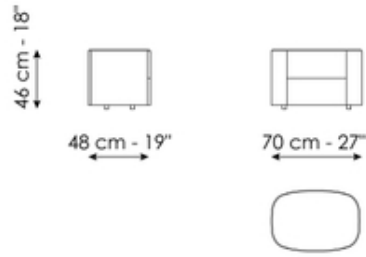

BONALDO

Isabey bedside table

Designer: Gabriele & Oscar Buratti

For the sleeping area, Gabriele and Oscar Buratti present the Isabey bedside table. The design is available in two versions, with one or two drawers, both featuring a rectangular top with rounded corners and the use of curved wood in Canaletto walnut, brown oak and charcoal oak finishes, tones that help create a warm and intimate atmosphere, particularly suited to the bedroom. The two versions are distinguished by the different relationship between volumes and the prominence of the base. In the two-drawer version, the volume is solid and offers greater storage capacity. In the one-drawer version, the metal base becomes more prominent, composed of two closely positioned tubular elements that recall the paired column of classical architecture.

Data sheet

Isabey bedside table - 1 drawer

Width: 48cm

Depth: 70cm

Height: 47cm

Isabey bedside table - 2 drawers

Width: 48cm

Depth: 70cm

Height: 46cm

Finishes

Frame

Veneered wood
Walnut Canaletto

Veneered wood
Brown oak

Veneered wood
Coal oak

Isabey bedside table - 1 drawer

Painted metal
Mat lead