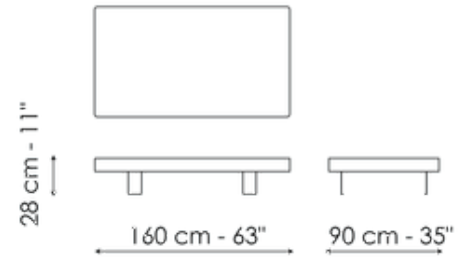

BONALDO

Jazz

The Jazz low coffee tables feature a formal linear design, which comes in a rectangular or round version. They have a spacious surface area that showcases the typical decorative objects featured in living rooms. Jazz modern low coffee tables are almost at floor level, slightly raised on metal feet with a highly geometric shape. The imposing table top, available in glass or ceramic, is bordered by a metal edge which contrasts with the almost invisible base.

Data sheet

Jazz Ø96

Width: 96cm
Depth: 96cm
Height: 28cm

Jazz Ø116

Width: 116cm
Depth: 116cm
Height: 28cm

Jazz 160x90

Width: 160cm
Depth: 90cm
Height: 28cm

Finishes