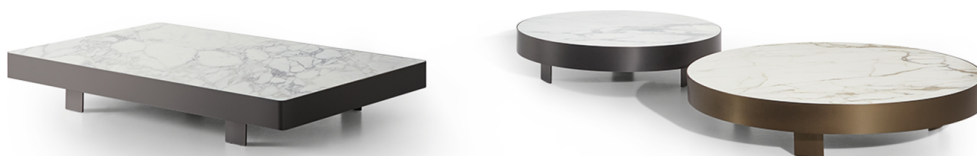

BONALDO

Jazz

The Jazz low coffee tables feature a formal linear design, which comes in a rectangular or round version. They have a spacious surface area that showcases the typical decorative objects featured in living rooms. Jazz modern low coffee tables are almost at floor level, slightly raised on metal feet with a highly geometric shape. The imposing table top, available in glass or ceramic, is bordered by a metal edge which contrasts with the almost invisible base.

Data sheet

Jazz Ø96

Width: 96cm
Depth: 96cm
Height: 28cm

Jazz Ø116

Width: 116cm
Depth: 116cm
Height: 28cm

Jazz 160x90

Width: 160cm
Depth: 90cm
Height: 28cm

Finishes

Round top

Mat ceramic
Iridium white

Mat ceramic
Stone grey

Mat ceramic
Graphite grey

Mat ceramic
Laurent

Mat ceramic
Ardesia grey

Glossy ceramic
Calacatta

Silk finish ceramic
Calacatta macchia vecchia

Glossy ceramic
Imperial grey

Glossy ceramic
Rosso imperiale

Glossy ceramic
Black Onyx

Glossy ceramic
Mountain peak

Glass
Acid-treated black

Rectangular top

Mat ceramic
Ardesia grey

Glossy ceramic
Calacatta