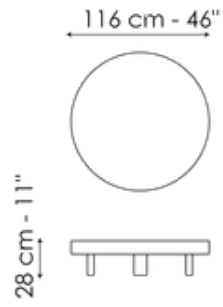

BONALDO

Jazz

The Jazz low coffee tables feature a formal linear design, which comes in a rectangular or round version. They have a spacious surface area that showcases the typical decorative objects featured in living rooms. Jazz modern low coffee tables are almost at floor level, slightly raised on metal feet with a highly geometric shape. The imposing table top, available in glass or ceramic, is bordered by a metal edge which contrasts with the almost invisible base.

Data sheet

Jazz Ø96

Width: 96cm
Depth: 96cm
Height: 28cm

Jazz Ø116

Width: 116cm
Depth: 116cm
Height: 28cm

Jazz 160x90

Width: 160cm
Depth: 90cm
Height: 28cm

Finishes