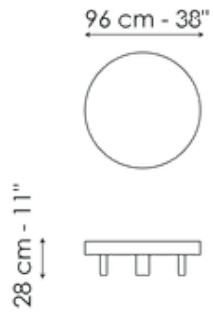

BONALDO

Jazz

The Jazz low coffee tables feature a formal linear design, which comes in a rectangular or round version. They have a spacious surface area that showcases the typical decorative objects featured in living rooms. Jazz modern low coffee tables are almost at floor level, slightly raised on metal feet with a highly geometric shape. The imposing table top, available in glass or ceramic, is bordered by a metal edge which contrasts with the almost invisible base.

Data sheet

Jazz Ø96

Width: 96cm
Depth: 96cm
Height: 28cm

Jazz Ø116

Width: 116cm
Depth: 116cm
Height: 28cm

Jazz 160x90

Width: 160cm
Depth: 90cm
Height: 28cm

Finishes