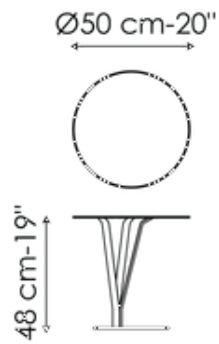

## Kadou coffee high

Width: 39cm

Depth: 39cm

Height: 55cm

## Kadou coffee medium

Width: 50cm

Depth: 50cm

Height: 48cm

## Kadou coffee low

Width: 70cm

Depth: 70cm

Height: 38cm