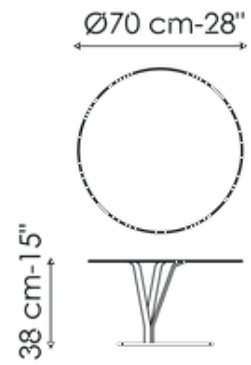

## Kadou coffee high

Width: 39cm

Depth: 39cm

Height: 55cm

## Kadou coffee medium

Width: 50cm

Depth: 50cm

Height: 48cm

## Kadou coffee low

Width: 70cm

Depth: 70cm

Height: 38cm