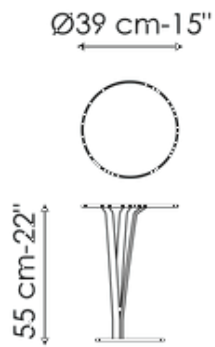

## Kadou coffee high

Width: 39cm

Depth: 39cm

Height: 55cm

## Kadou coffee medium

Width: 50cm

Depth: 50cm

Height: 48cm

## Kadou coffee low

Width: 70cm

Depth: 70cm

Height: 38cm