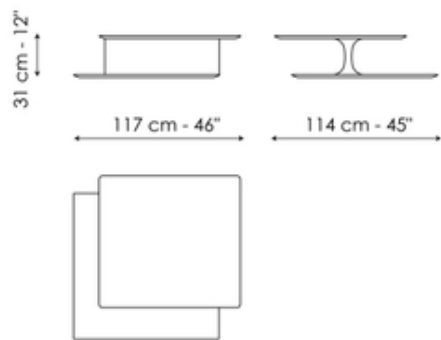

BONALDO

Kasumi

Clearly inspired by Japanese style, Kasumi is a new coffee table whose form calls to mind the outdoor stage used for Noh, the ancient traditional Japanese theatre. Structurally, the essential design of the Kasumi Japanese coffee table features two flat surfaces, a larger lower piece and a smaller offset upper section which are connected by a vertical supporting element whose sinuous shapes soften the geometric rigour of the two flat tops. Remaining faithful to its source of inspiration, Kasumi strikes the observer as a genuine stage on which to present objects.

Data sheet

Kasumi

Width: 117cm

Depth: 114cm

Height: 31cm

Finishes

Frame

Veneered wood