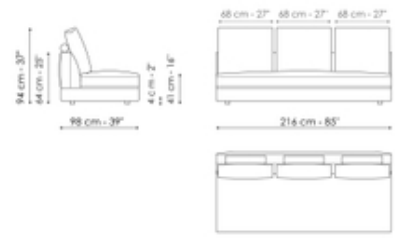

Data sheet

Sofa 268

Width: 268cm
Depth: 98cm
Height: 94cm

Sofa 244

Width: 244cm
Depth: 98cm
Height: 94cm

Sofa 220

Width: 220cm
Depth: 98cm
Height: 94cm

Sofa 196

Width: 170cm

End section sofa with tray 266

Width: 266cm

Depth: 98cm
Height: 94cm

Depth: 98cm
Height: 94cm

Depth: 98cm
Height: 94cm

End section sofa with tray 218

Width: 218cm
Depth: 98cm
Height: 94cm

Inclined end section sofa 276

Width: 276cm
Depth: 98cm
Height: 94cm

Center section 216

Width: 216cm
Depth: 98cm
Height: 94cm

Center section 192

Width: 192cm
Depth: 98cm
Height: 94cm

Center section 144

Width: 144cm
Depth: 98cm
Height: 94cm

Composition 04

Width: 362cm

Depth: 154cm
Height: 94cm

Depth: 170cm
Height: 94cm

Depth: 170cm
Height: 94cm

Composition 05

Width: 338cm
Depth: 242cm
Height: 94cm

Composition 06