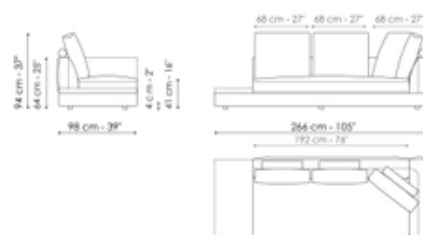

Data sheet

Sofa 268

Width: 268cm
Depth: 98cm
Height: 94cm

Sofa 244

Width: 244cm
Depth: 98cm
Height: 94cm

Sofa 220

Width: 220cm
Depth: 98cm
Height: 94cm

Sofa 196

Width: 196cm
Depth: 98cm
Height: 94cm

Inclined sofa 302

Width: 302cm
Depth: 154cm
Height: 94cm

End section sofa 242

Width: 242cm
Depth: 98cm
Height: 94cm

End section sofa 218

Width: 218cm

End section sofa 170

Width: 170cm

End section sofa with tray 266

Width: 266cm

Depth: 98cm
Height: 94cm

Depth: 98cm
Height: 94cm

Depth: 98cm
Height: 94cm

End section sofa with tray 218

Width: 218cm
Depth: 98cm
Height: 94cm

Inclined end section sofa 276

Width: 276cm
Depth: 98cm
Height: 94cm

Center section 216

Width: 216cm
Depth: 98cm
Height: 94cm

Center section 192

Width: 192cm
Depth: 98cm
Height: 94cm

Center section 144

Width: 144cm
Depth: 98cm
Height: 94cm