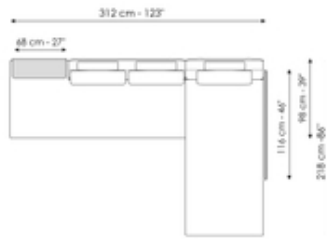

Width: 216cm
Depth: 98cm
Height: 94cm

Penisola 192

Width: 192cm
Depth: 98cm
Height: 94cm

Penisola 144

Width: 144cm
Depth: 98cm
Height: 94cm

Meridiana

Width: 242cm
Depth: 98cm
Height: 94cm

Chaise longue 170 x 28

Chaise large 218 x 96

Width: 218cm
Depth: 96cm
Height: 94cm

Magazine holder armrest

Width: 24cm
Depth: 95cm
Height: 27cm

Coffee table

Width: 24cm
Depth: 68cm
Height: 27cm

Armrest 68

Width: -cm
Depth: 68cm
Height: 31cm

Armrest 116

Width: -cm
Depth: 116cm
Height: 31cm

Composition 01

Width: 98 + 98cm
Depth: 268cm
Height: 94cm

Composition 02

Width: 302cm

Composition 03

Width: 396cm

Composition 04

Width: 362cm

Depth: 154cm
Height: 94cm

Depth: 170cm
Height: 94cm

Depth: 170cm
Height: 94cm

Composition 05

Width: 338cm
Depth: 242cm
Height: 94cm

Composition 06