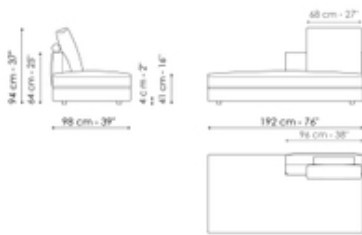

Center section with tray 264

Width: 264cm
Depth: 98cm
Height: 94cm

Center section with tray 240

Width: 240cm

Center section with tray 192

Width: 192cm

Dormeuse 242

Width: 242cm

Depth: 98cm
Height: 94cm

Depth: 98cm
Height: 94cm

Depth: 98cm
Height: 94cm

Dormeuse 218

Width: 218cm
Depth: 98cm
Height: 94cm

Dormeuse 170

Width: 170cm
Depth: 98cm
Height: 94cm

Penisola 216

Width: 216cm
Depth: 98cm
Height: 94cm

Penisola 192

Width: 192cm
Depth: 98cm
Height: 94cm

Penisola 144

Width: 144cm
Depth: 98cm
Height: 94cm

Meridiana

Width: 242cm
Depth: 98cm
Height: 94cm

Chaise longue 170 x 28

Composition 04

Width: 362cm

Depth: 154cm
Height: 94cm

Depth: 170cm
Height: 94cm

Depth: 170cm
Height: 94cm

Composition 05

Width: 338cm
Depth: 242cm
Height: 94cm

Composition 06