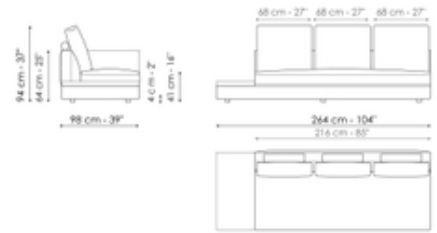

Data sheet

Sofa 268

Width: 268cm
Depth: 98cm
Height: 94cm

Sofa 244

Width: 244cm
Depth: 98cm
Height: 94cm

Sofa 220

Width: 220cm
Depth: 98cm
Height: 94cm

Sofa 196

Width: 170cm

End section sofa with tray 266

Width: 266cm

Depth: 98cm
Height: 94cm

Depth: 98cm
Height: 94cm

Depth: 98cm
Height: 94cm

End section sofa with tray 218

Width: 218cm
Depth: 98cm
Height: 94cm

Inclined end section sofa 276

Width: 276cm
Depth: 98cm
Height: 94cm

Center section 216

Width: 216cm
Depth: 98cm
Height: 94cm

Center section 192

Width: 192cm
Depth: 98cm
Height: 94cm

Center section 144

Width: 144cm
Depth: 98cm
Height: 94cm

Composition 04

Width: 362cm

Depth: 154cm
Height: 94cm

Depth: 170cm
Height: 94cm

Depth: 170cm
Height: 94cm

Composition 05

Width: 338cm
Depth: 242cm
Height: 94cm

Composition 06