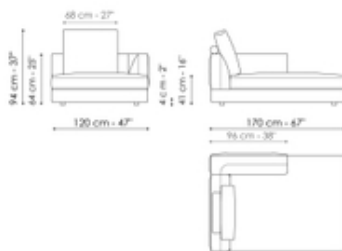

Depth: 98cm
Height: 94cm

Depth: 98cm
Height: 94cm

Depth: 98cm
Height: 94cm

Dormeuse 218

Width: 218cm
Depth: 98cm
Height: 94cm

Dormeuse 170

Width: 170cm
Depth: 98cm
Height: 94cm

Penisola 216

Width: 216cm
Depth: 98cm
Height: 94cm

Penisola 192

Width: 192cm
Depth: 98cm
Height: 94cm

Penisola 144

Width: 144cm
Depth: 98cm
Height: 94cm

Meridiana

Width: 242cm
Depth: 98cm
Height: 94cm

Chaise longue 170 x 28

Width: 170cm

Chaise longue 170 x 120

Width: 170cm

Chaise large 170 x 120

Width: 170cm

Depth: 98cm
Height: 94cm

Depth: 120cm
Height: 94cm

Depth: 120cm
Height: 94cm

Chaise large 218 x 96

Width: 218cm
Depth: 96cm
Height: 94cm

Magazine holder armrest

Width: 24cm
Depth: 95cm
Height: 27cm

Coffee table

Width: 24cm
Depth: 68cm
Height: 27cm

Armrest 68

Width: -cm
Depth: 68cm
Height: 31cm