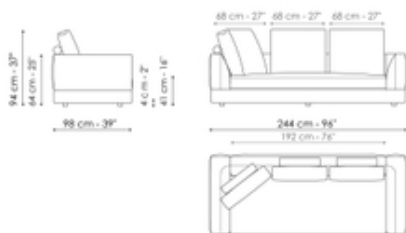

Data sheet

Sofa 268

Width: 268cm
Depth: 98cm
Height: 94cm

Sofa 244

Width: 244cm
Depth: 98cm
Height: 94cm

Sofa 220

Width: 220cm
Depth: 98cm
Height: 94cm

Sofa 196

Width: 170cm

End section sofa with tray 266

Width: 266cm

Depth: 98cm
Height: 94cm

Depth: 98cm
Height: 94cm

Depth: 98cm
Height: 94cm

End section sofa with tray 218

Width: 218cm
Depth: 98cm
Height: 94cm

Armrest 116

Width: -cm
Depth: 116cm
Height: 31cm

Composition 01

Width: 98 + 98cm
Depth: 268cm
Height: 94cm

Composition 02

Width: 302cm

Composition 03

Width: 396cm

Composition 04

Width: 362cm

Depth: 154cm
Height: 94cm

Depth: 170cm
Height: 94cm

Depth: 170cm
Height: 94cm

Composition 05

Width: 338cm
Depth: 242cm
Height: 94cm

Composition 06