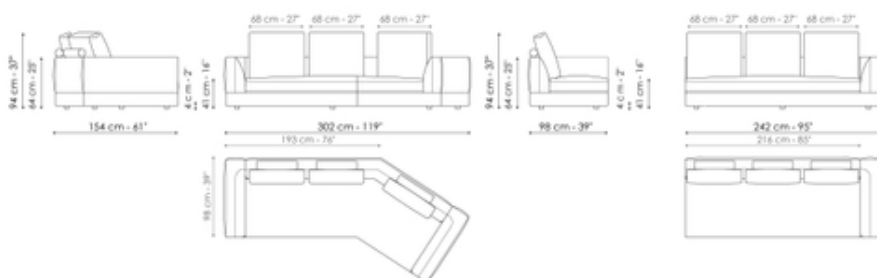

Data sheet

Sofa 268

Width: 268cm
Depth: 98cm
Height: 94cm

Sofa 244

Width: 244cm
Depth: 98cm
Height: 94cm

Sofa 220

Width: 220cm
Depth: 98cm
Height: 94cm

Sofa 196

Width: 196cm
Depth: 98cm
Height: 94cm

Inclined sofa 302

Width: 302cm
Depth: 154cm
Height: 94cm

End section sofa 242

Width: 242cm
Depth: 98cm
Height: 94cm

End section sofa 218

Width: 218cm

End section sofa 170

Width: 170cm

End section sofa with tray 266

Width: 266cm

Depth: 98cm
Height: 94cm

Depth: 98cm
Height: 94cm

Depth: 98cm
Height: 94cm

End section sofa with tray 218

Width: 218cm
Depth: 98cm
Height: 94cm

Composition 04

Width: 362cm

Depth: 154cm
Height: 94cm

Depth: 170cm
Height: 94cm

Depth: 170cm
Height: 94cm

Composition 05

Width: 338cm
Depth: 242cm
Height: 94cm

Composition 06