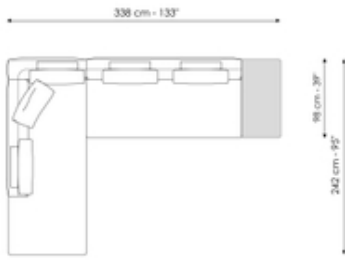

Width: 216cm
Depth: 98cm
Height: 94cm

Penisola 192

Width: 192cm
Depth: 98cm
Height: 94cm

Penisola 144

Width: 144cm
Depth: 98cm
Height: 94cm

Meridiana

Width: 242cm
Depth: 98cm
Height: 94cm

Chaise longue 170 x 28

Chaise large 218 x 96

Width: 218cm
Depth: 96cm
Height: 94cm

Magazine holder armrest

Width: 24cm
Depth: 95cm
Height: 27cm

Coffee table

Width: 24cm
Depth: 68cm
Height: 27cm

Armrest 68

Width: -cm
Depth: 68cm
Height: 31cm

Armrest 116

Width: -cm
Depth: 116cm
Height: 31cm

Composition 01

Width: 98 + 98cm
Depth: 268cm
Height: 94cm

Composition 02

Width: 302cm

Composition 03

Width: 396cm

Composition 04

Width: 362cm

Depth: 154cm
Height: 94cm

Depth: 170cm
Height: 94cm

Depth: 170cm
Height: 94cm

Composition 05

Width: 338cm
Depth: 242cm
Height: 94cm

Composition 06