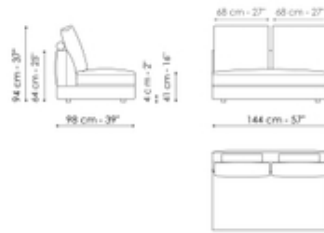

Data sheet

Sofa 268

Width: 268cm
Depth: 98cm
Height: 94cm

Sofa 244

Width: 244cm
Depth: 98cm
Height: 94cm

Sofa 220

Width: 220cm
Depth: 98cm
Height: 94cm

Sofa 196

Width: 170cm

End section sofa with tray 266

Width: 266cm

Depth: 98cm
Height: 94cm

Depth: 98cm
Height: 94cm

Depth: 98cm
Height: 94cm

End section sofa with tray 218

Width: 218cm
Depth: 98cm
Height: 94cm

Inclined end section sofa 276

Width: 276cm
Depth: 98cm
Height: 94cm

Center section 216

Width: 216cm
Depth: 98cm
Height: 94cm

Center section 192

Width: 192cm
Depth: 98cm
Height: 94cm

Center section 144

Width: 144cm
Depth: 98cm
Height: 94cm

Composition 04

Width: 362cm

Depth: 154cm
Height: 94cm

Depth: 170cm
Height: 94cm

Depth: 170cm
Height: 94cm

Composition 05

Width: 338cm
Depth: 242cm
Height: 94cm

Composition 06