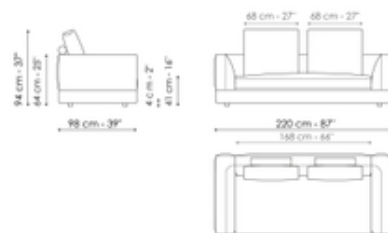

Data sheet

Sofa 268

Width: 268cm
Depth: 98cm
Height: 94cm

Sofa 244

Width: 244cm
Depth: 98cm
Height: 94cm

Sofa 220

Width: 220cm
Depth: 98cm
Height: 94cm

Sofa 196

Width: 196cm
Depth: 98cm
Height: 94cm

Inclined sofa 302

Width: 302cm
Depth: 154cm
Height: 94cm

End section sofa 242

Width: 242cm
Depth: 98cm
Height: 94cm

End section sofa 218

Width: 218cm

End section sofa 170

Width: 170cm

End section sofa with tray 266

Width: 266cm

Depth: 98cm
Height: 94cm

Depth: 98cm
Height: 94cm

Depth: 98cm
Height: 94cm

End section sofa with tray 218

Width: 218cm
Depth: 98cm
Height: 94cm

Composition 04

Width: 362cm

Depth: 154cm
Height: 94cm

Depth: 170cm
Height: 94cm

Depth: 170cm
Height: 94cm

Composition 05

Width: 338cm
Depth: 242cm
Height: 94cm

Composition 06