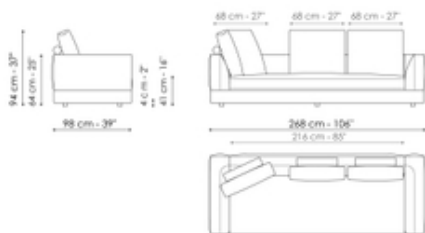

Data sheet

Sofa 268

Width: 268cm
Depth: 98cm
Height: 94cm

Sofa 244

Width: 244cm
Depth: 98cm
Height: 94cm

Sofa 220

Width: 220cm
Depth: 98cm
Height: 94cm

Sofa 196

Width: 170cm

End section sofa with tray 266

Width: 266cm

Depth: 98cm
Height: 94cm

Depth: 98cm
Height: 94cm

Depth: 98cm
Height: 94cm

End section sofa with tray 218

Width: 218cm
Depth: 98cm
Height: 94cm

Armrest 116

Width: -cm
Depth: 116cm
Height: 31cm

Composition 01

Width: 98 + 98cm
Depth: 268cm
Height: 94cm

Composition 02

Width: 302cm

Composition 03

Width: 396cm

Composition 04

Width: 362cm

Depth: 154cm
Height: 94cm

Depth: 170cm
Height: 94cm

Depth: 170cm
Height: 94cm

Composition 05

Width: 338cm
Depth: 242cm
Height: 94cm

Composition 06