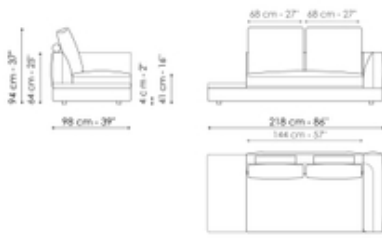

Data sheet

Sofa 268

Width: 268cm
Depth: 98cm
Height: 94cm

Sofa 244

Width: 244cm
Depth: 98cm
Height: 94cm

Sofa 220

Width: 220cm
Depth: 98cm
Height: 94cm

Sofa 196

Width: 196cm
Depth: 98cm
Height: 94cm

Inclined sofa 302

Width: 302cm
Depth: 154cm
Height: 94cm

End section sofa 242

Width: 242cm
Depth: 98cm
Height: 94cm

End section sofa 218

Width: 218cm

End section sofa 170

Width: 170cm

End section sofa with tray 266

Width: 266cm

Depth: 98cm
Height: 94cm

Depth: 98cm
Height: 94cm

Depth: 98cm
Height: 94cm

End section sofa with tray 218

Width: 218cm
Depth: 98cm
Height: 94cm

Inclined end section sofa 276

Width: 276cm
Depth: 98cm
Height: 94cm

Center section 216

Width: 216cm
Depth: 98cm
Height: 94cm

Center section 192

Width: 192cm
Depth: 98cm
Height: 94cm

Center section 144

Width: 144cm
Depth: 98cm
Height: 94cm