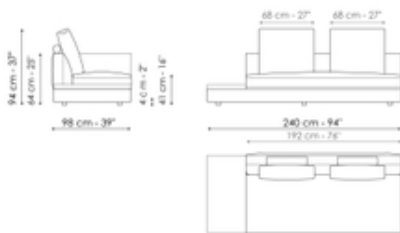

Width: 170cm

End section sofa with tray 266

Width: 266cm

Depth: 98cm
Height: 94cm

Depth: 98cm
Height: 94cm

Depth: 98cm
Height: 94cm

End section sofa with tray 218

Width: 218cm
Depth: 98cm
Height: 94cm

Inclined end section sofa 276

Width: 276cm
Depth: 98cm
Height: 94cm

Center section 216

Width: 216cm
Depth: 98cm
Height: 94cm

Center section 192

Width: 192cm
Depth: 98cm
Height: 94cm

Center section 144

Width: 144cm
Depth: 98cm
Height: 94cm

Center section with tray 264

Width: 264cm
Depth: 98cm
Height: 94cm

Center section with tray 240

Width: 240cm

Center section with tray 192

Width: 192cm

Dormeuse 242

Width: 242cm

Composition 04

Width: 362cm

Depth: 154cm
Height: 94cm

Depth: 170cm
Height: 94cm

Depth: 170cm
Height: 94cm

Composition 05

Width: 338cm
Depth: 242cm
Height: 94cm

Composition 06