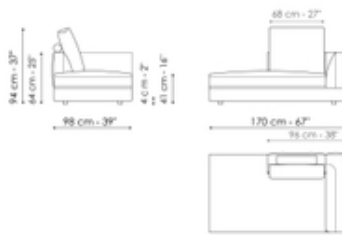

Inclined end section sofa 276

Width: 276cm
Depth: 98cm
Height: 94cm

Center section 216

Width: 216cm
Depth: 98cm
Height: 94cm

Center section 192

Width: 192cm
Depth: 98cm
Height: 94cm

Center section 144

Width: 144cm
Depth: 98cm
Height: 94cm

Center section with tray 264

Width: 264cm
Depth: 98cm
Height: 94cm

Center section with tray 240

Width: 240cm

Center section with tray 192

Width: 192cm

Dormeuse 242

Width: 242cm

Depth: 98cm
Height: 94cm

Depth: 98cm
Height: 94cm

Depth: 98cm
Height: 94cm

Dormeuse 218

Width: 218cm
Depth: 98cm
Height: 94cm

Dormeuse 170

Width: 170cm
Depth: 98cm
Height: 94cm

Penisola 216

Width: 216cm
Depth: 98cm
Height: 94cm

Penisola 192

Width: 192cm
Depth: 98cm
Height: 94cm

Penisola 144

Width: 144cm
Depth: 98cm
Height: 94cm

Meridiana

Width: 242cm
Depth: 98cm
Height: 94cm

Chaise longue 170 x 28