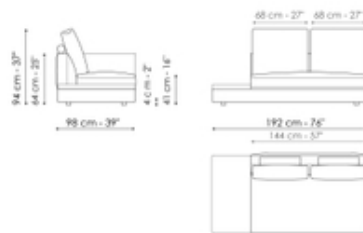

Width: 170cm

End section sofa with tray 266

Width: 266cm

Depth: 98cm
Height: 94cm

Depth: 98cm
Height: 94cm

Depth: 98cm
Height: 94cm

End section sofa with tray 218

Width: 218cm
Depth: 98cm
Height: 94cm

Inclined end section sofa 276

Width: 276cm
Depth: 98cm
Height: 94cm

Center section 216

Width: 216cm
Depth: 98cm
Height: 94cm

Center section 192

Width: 192cm
Depth: 98cm
Height: 94cm

Center section 144

Width: 144cm
Depth: 98cm
Height: 94cm

Center section with tray 264

Width: 264cm
Depth: 98cm
Height: 94cm

Center section with tray 240

Width: 240cm

Center section with tray 192

Width: 192cm

Dormeuse 242

Width: 242cm

Composition 04

Width: 362cm

Depth: 154cm
Height: 94cm

Depth: 170cm
Height: 94cm

Depth: 170cm
Height: 94cm

Composition 05

Width: 338cm
Depth: 242cm
Height: 94cm

Composition 06