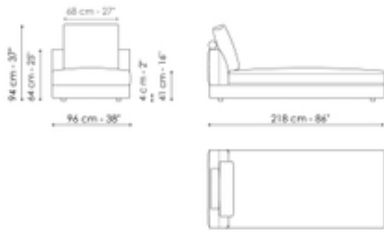

Width: 216cm
Depth: 98cm
Height: 94cm

Penisola 192

Width: 192cm
Depth: 98cm
Height: 94cm

Penisola 144

Width: 144cm
Depth: 98cm
Height: 94cm

Meridiana

Width: 242cm
Depth: 98cm
Height: 94cm

Chaise longue 170 x 28

Width: 170cm

Chaise longue 170 x 120

Width: 170cm

Chaise large 170 x 120

Width: 170cm

Depth: 98cm
Height: 94cm

Depth: 120cm
Height: 94cm

Depth: 120cm
Height: 94cm

Chaise large 218 x 96

Width: 218cm
Depth: 96cm
Height: 94cm

Magazine holder armrest

Width: 24cm
Depth: 95cm
Height: 27cm

Coffee table

Width: 24cm
Depth: 68cm
Height: 27cm

Armrest 68

Width: -cm
Depth: 68cm
Height: 31cm

Composition 04

Width: 362cm

Depth: 154cm
Height: 94cm

Depth: 170cm
Height: 94cm

Depth: 170cm
Height: 94cm

Composition 05

Width: 338cm
Depth: 242cm
Height: 94cm

Composition 06