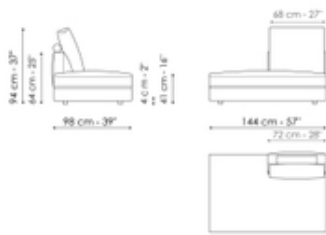

Depth: 98cm
Height: 94cm

Depth: 98cm
Height: 94cm

Depth: 98cm
Height: 94cm

Dormeuse 218

Width: 218cm
Depth: 98cm
Height: 94cm

Dormeuse 170

Width: 170cm
Depth: 98cm
Height: 94cm

Penisola 216

Width: 216cm
Depth: 98cm
Height: 94cm

Penisola 192

Width: 192cm
Depth: 98cm
Height: 94cm

Penisola 144

Width: 144cm
Depth: 98cm
Height: 94cm

Meridiana

Width: 242cm
Depth: 98cm
Height: 94cm

Chaise longue 170 x 28

Chaise large 218 x 96

Width: 218cm
Depth: 96cm
Height: 94cm

Magazine holder armrest

Width: 24cm
Depth: 95cm
Height: 27cm

Coffee table

Width: 24cm
Depth: 68cm
Height: 27cm

Armrest 68

Width: -cm
Depth: 68cm
Height: 31cm

Composition 04

Width: 362cm

Depth: 154cm
Height: 94cm

Depth: 170cm
Height: 94cm

Depth: 170cm
Height: 94cm

Composition 05

Width: 338cm
Depth: 242cm
Height: 94cm

Composition 06