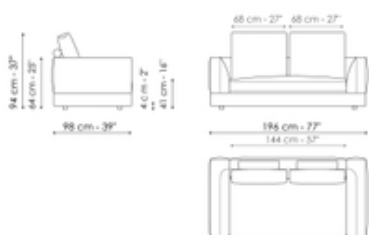

Data sheet

Sofa 268

Width: 268cm
Depth: 98cm
Height: 94cm

Sofa 244

Width: 244cm
Depth: 98cm
Height: 94cm

Sofa 220

Width: 220cm
Depth: 98cm
Height: 94cm

Sofa 196

Width: 196cm
Depth: 98cm
Height: 94cm

Inclined sofa 302

Width: 302cm
Depth: 154cm
Height: 94cm

End section sofa 242

Width: 242cm
Depth: 98cm
Height: 94cm

End section sofa 218

Width: 218cm

End section sofa 170

Width: 170cm

End section sofa with tray 266

Width: 266cm

Depth: 98cm
Height: 94cm

Depth: 98cm
Height: 94cm

Depth: 98cm
Height: 94cm

End section sofa with tray 218

Width: 218cm
Depth: 98cm
Height: 94cm

Composition 04

Width: 362cm

Depth: 154cm
Height: 94cm

Depth: 170cm
Height: 94cm

Depth: 170cm
Height: 94cm

Composition 05

Width: 338cm
Depth: 242cm
Height: 94cm

Composition 06