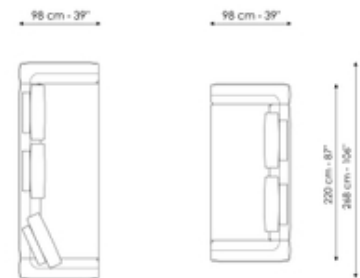

Width: 170cm

Chaise longue 170 x 120

Width: 170cm

Chaise large 170 x 120

Width: 170cm

Depth: 98cm
Height: 94cm

Depth: 120cm
Height: 94cm

Depth: 120cm
Height: 94cm

Chaise large 218 x 96

Width: 218cm
Depth: 96cm
Height: 94cm

Magazine holder armrest

Width: 24cm
Depth: 95cm
Height: 27cm

Coffee table

Width: 24cm
Depth: 68cm
Height: 27cm

Armrest 68

Width: -cm
Depth: 68cm
Height: 31cm

Armrest 116

Width: -cm
Depth: 116cm
Height: 31cm

Composition 01

Width: 98 + 98cm
Depth: 268cm
Height: 94cm

Composition 02

Width: 302cm

Composition 03

Width: 396cm

Composition 04

Width: 362cm

Depth: 154cm
Height: 94cm

Depth: 170cm
Height: 94cm

Depth: 170cm
Height: 94cm

Composition 05

Width: 338cm
Depth: 242cm
Height: 94cm

Composition 06