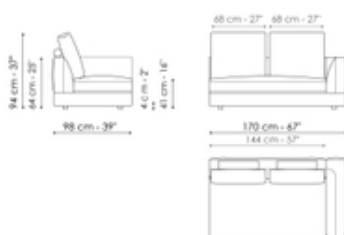

Data sheet

Sofa 268

Width: 268cm
Depth: 98cm
Height: 94cm

Sofa 244

Width: 244cm
Depth: 98cm
Height: 94cm

Sofa 220

Width: 220cm
Depth: 98cm
Height: 94cm

Sofa 196

Width: 196cm
Depth: 98cm
Height: 94cm

Inclined sofa 302

Width: 302cm
Depth: 154cm
Height: 94cm

End section sofa 242

Width: 242cm
Depth: 98cm
Height: 94cm

End section sofa 218

Width: 218cm

End section sofa 170

Width: 170cm

End section sofa with tray 266

Width: 266cm

Depth: 98cm
Height: 94cm

Depth: 98cm
Height: 94cm

Depth: 98cm
Height: 94cm

End section sofa with tray 218

Width: 218cm
Depth: 98cm
Height: 94cm

Inclined end section sofa 276

Width: 276cm
Depth: 98cm
Height: 94cm

Center section 216

Width: 216cm
Depth: 98cm
Height: 94cm

Center section 192

Width: 192cm
Depth: 98cm
Height: 94cm

Center section 144

Width: 144cm
Depth: 98cm
Height: 94cm