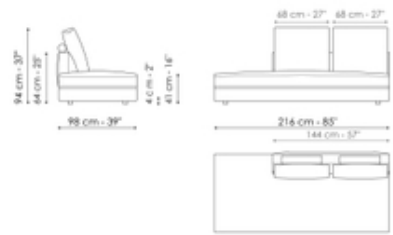

Inclined end section sofa 276

Width: 276cm
Depth: 98cm
Height: 94cm

Center section 216

Width: 216cm
Depth: 98cm
Height: 94cm

Center section 192

Width: 192cm
Depth: 98cm
Height: 94cm

Center section 144

Width: 144cm
Depth: 98cm
Height: 94cm

Center section with tray 264

Width: 264cm
Depth: 98cm
Height: 94cm

Center section with tray 240

Width: 240cm

Center section with tray 192

Width: 192cm

Dormeuse 242

Width: 242cm

Depth: 98cm
Height: 94cm

Depth: 98cm
Height: 94cm

Depth: 98cm
Height: 94cm

Dormeuse 218

Width: 218cm
Depth: 98cm
Height: 94cm

Dormeuse 170

Width: 170cm
Depth: 98cm
Height: 94cm

Penisola 216

Width: 216cm
Depth: 98cm
Height: 94cm

Penisola 192

Width: 192cm
Depth: 98cm
Height: 94cm

Penisola 144

Width: 144cm
Depth: 98cm
Height: 94cm

Meridiana

Width: 242cm
Depth: 98cm
Height: 94cm

Chaise longue 170 x 28