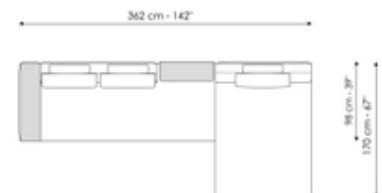

Width: 216cm
Depth: 98cm
Height: 94cm

Penisola 192

Width: 192cm
Depth: 98cm
Height: 94cm

Penisola 144

Width: 144cm
Depth: 98cm
Height: 94cm

Meridiana

Width: 242cm
Depth: 98cm
Height: 94cm

Chaise longue 170 x 28

Chaise large 218 x 96

Width: 218cm
Depth: 96cm
Height: 94cm

Magazine holder armrest

Width: 24cm
Depth: 95cm
Height: 27cm

Coffee table

Width: 24cm
Depth: 68cm
Height: 27cm

Armrest 68

Width: -cm
Depth: 68cm
Height: 31cm

Armrest 116

Width: -cm
Depth: 116cm
Height: 31cm

Composition 01

Width: 98 + 98cm
Depth: 268cm
Height: 94cm

Composition 02

Width: 302cm

Composition 03

Width: 396cm

Composition 04

Width: 362cm

Depth: 154cm
Height: 94cm

Depth: 170cm
Height: 94cm

Depth: 170cm
Height: 94cm

Composition 05

Width: 338cm
Depth: 242cm
Height: 94cm

Composition 06