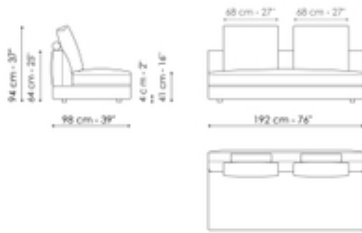

Data sheet

Sofa 268

Width: 268cm
Depth: 98cm
Height: 94cm

Sofa 244

Width: 244cm
Depth: 98cm
Height: 94cm

Sofa 220

Width: 220cm
Depth: 98cm
Height: 94cm

Sofa 196

Width: 170cm

End section sofa with tray 266

Width: 266cm

Depth: 98cm
Height: 94cm

Depth: 98cm
Height: 94cm

Depth: 98cm
Height: 94cm

End section sofa with tray 218

Width: 218cm
Depth: 98cm
Height: 94cm

Inclined end section sofa 276

Width: 276cm
Depth: 98cm
Height: 94cm

Center section 216

Width: 216cm
Depth: 98cm
Height: 94cm

Center section 192

Width: 192cm
Depth: 98cm
Height: 94cm

Center section 144

Width: 144cm
Depth: 98cm
Height: 94cm

Composition 04

Width: 362cm

Depth: 154cm
Height: 94cm

Depth: 170cm
Height: 94cm

Depth: 170cm
Height: 94cm

Composition 05

Width: 338cm
Depth: 242cm
Height: 94cm

Composition 06