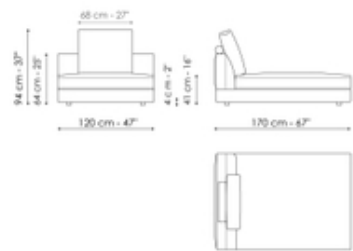

Depth: 98cm
Height: 94cm

Depth: 98cm
Height: 94cm

Depth: 98cm
Height: 94cm

Dormeuse 218

Width: 218cm
Depth: 98cm
Height: 94cm

Dormeuse 170

Width: 170cm
Depth: 98cm
Height: 94cm

Penisola 216

Width: 216cm
Depth: 98cm
Height: 94cm

Penisola 192

Width: 192cm
Depth: 98cm
Height: 94cm

Penisola 144

Width: 144cm
Depth: 98cm
Height: 94cm

Meridiana

Width: 242cm
Depth: 98cm
Height: 94cm

Chaise longue 170 x 28

Width: 170cm

Chaise longue 170 x 120

Width: 170cm

Chaise large 170 x 120

Width: 170cm

Depth: 98cm
Height: 94cm

Depth: 120cm
Height: 94cm

Depth: 120cm
Height: 94cm

Chaise large 218 x 96

Width: 218cm
Depth: 96cm
Height: 94cm

Magazine holder armrest

Width: 24cm
Depth: 95cm
Height: 27cm

Coffee table

Width: 24cm
Depth: 68cm
Height: 27cm

Armrest 68

Width: -cm
Depth: 68cm
Height: 31cm