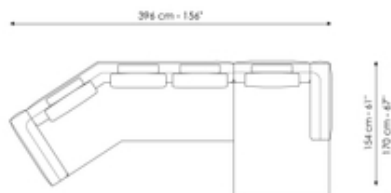

Width: 216cm
Depth: 98cm
Height: 94cm

Penisola 192

Width: 192cm
Depth: 98cm
Height: 94cm

Penisola 144

Width: 144cm
Depth: 98cm
Height: 94cm

Meridiana

Width: 242cm
Depth: 98cm
Height: 94cm

Chaise longue 170 x 28

Chaise large 218 x 96

Width: 218cm
Depth: 96cm
Height: 94cm

Magazine holder armrest

Width: 24cm
Depth: 95cm
Height: 27cm

Coffee table

Width: 24cm
Depth: 68cm
Height: 27cm

Armrest 68

Width: -cm
Depth: 68cm
Height: 31cm

Armrest 116

Width: -cm
Depth: 116cm
Height: 31cm

Composition 01

Width: 98 + 98cm
Depth: 268cm
Height: 94cm

Composition 02

Width: 302cm

Composition 03

Width: 396cm

Composition 04

Width: 362cm

Depth: 154cm
Height: 94cm

Depth: 170cm
Height: 94cm

Depth: 170cm
Height: 94cm

Composition 05

Width: 338cm
Depth: 242cm
Height: 94cm

Composition 06