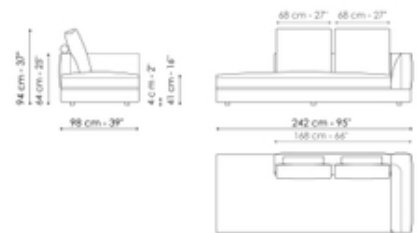

Width: 170cm

End section sofa with tray 266

Width: 266cm

Depth: 98cm
Height: 94cm

Depth: 98cm
Height: 94cm

Depth: 98cm
Height: 94cm

End section sofa with tray 218

Width: 218cm
Depth: 98cm
Height: 94cm

Inclined end section sofa 276

Width: 276cm
Depth: 98cm
Height: 94cm

Center section 216

Width: 216cm
Depth: 98cm
Height: 94cm

Center section 192

Width: 192cm
Depth: 98cm
Height: 94cm

Center section 144

Width: 144cm
Depth: 98cm
Height: 94cm

Center section with tray 264

Width: 264cm
Depth: 98cm
Height: 94cm

Center section with tray 240

Width: 240cm

Center section with tray 192

Width: 192cm

Dormeuse 242

Width: 242cm

Depth: 98cm
Height: 94cm

Depth: 98cm
Height: 94cm

Depth: 98cm
Height: 94cm

Dormeuse 218

Width: 218cm
Depth: 98cm
Height: 94cm

Dormeuse 170

Width: 170cm
Depth: 98cm
Height: 94cm

Penisola 216