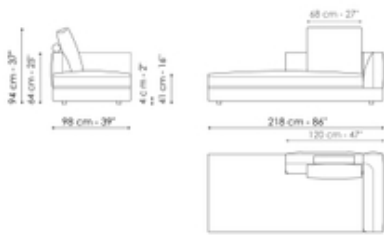

Inclined end section sofa 276

Width: 276cm
Depth: 98cm
Height: 94cm

Center section 216

Width: 216cm
Depth: 98cm
Height: 94cm

Center section 192

Width: 192cm
Depth: 98cm
Height: 94cm

Center section 144

Width: 144cm
Depth: 98cm
Height: 94cm

Center section with tray 264

Width: 264cm
Depth: 98cm
Height: 94cm

Center section with tray 240

Width: 240cm

Center section with tray 192

Width: 192cm

Dormeuse 242

Width: 242cm

Depth: 98cm
Height: 94cm

Depth: 98cm
Height: 94cm

Depth: 98cm
Height: 94cm

Dormeuse 218

Width: 218cm
Depth: 98cm
Height: 94cm

Dormeuse 170

Width: 170cm
Depth: 98cm
Height: 94cm

Penisola 216

Width: 216cm
Depth: 98cm
Height: 94cm

Penisola 192

Width: 192cm
Depth: 98cm
Height: 94cm

Penisola 144

Width: 144cm
Depth: 98cm
Height: 94cm

Meridiana

Width: 242cm
Depth: 98cm
Height: 94cm

Chaise longue 170 x 28