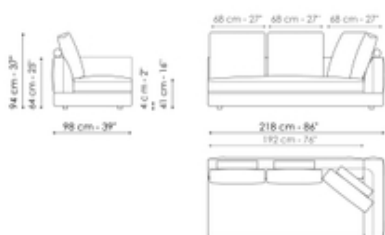

Data sheet

Sofa 268

Width: 268cm
Depth: 98cm
Height: 94cm

Sofa 244

Width: 244cm
Depth: 98cm
Height: 94cm

Sofa 220

Width: 220cm
Depth: 98cm
Height: 94cm

Sofa 196

Width: 196cm
Depth: 98cm
Height: 94cm

Inclined sofa 302

Width: 302cm
Depth: 154cm
Height: 94cm

End section sofa 242

Width: 242cm
Depth: 98cm
Height: 94cm

End section sofa 218

Width: 218cm

End section sofa 170

Width: 170cm

End section sofa with tray 266

Width: 266cm

Depth: 98cm
Height: 94cm

Depth: 98cm
Height: 94cm

Depth: 98cm
Height: 94cm

End section sofa with tray 218

Width: 218cm
Depth: 98cm
Height: 94cm

Inclined end section sofa 276

Width: 276cm
Depth: 98cm
Height: 94cm

Center section 216

Width: 216cm
Depth: 98cm
Height: 94cm

Center section 192

Width: 192cm
Depth: 98cm
Height: 94cm

Center section 144

Width: 144cm
Depth: 98cm
Height: 94cm