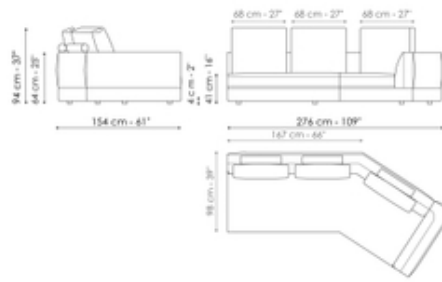

Data sheet

Sofa 268

Width: 268cm
Depth: 98cm
Height: 94cm

Sofa 244

Width: 244cm
Depth: 98cm
Height: 94cm

Sofa 220

Width: 220cm
Depth: 98cm
Height: 94cm

Sofa 196

Width: 170cm

End section sofa with tray 266

Width: 266cm

Depth: 98cm
Height: 94cm

Depth: 98cm
Height: 94cm

Depth: 98cm
Height: 94cm

End section sofa with tray 218

Width: 218cm
Depth: 98cm
Height: 94cm

Inclined end section sofa 276

Width: 276cm
Depth: 98cm
Height: 94cm

Center section 216

Width: 216cm
Depth: 98cm
Height: 94cm

Center section 192

Width: 192cm
Depth: 98cm
Height: 94cm

Center section 144

Width: 144cm
Depth: 98cm
Height: 94cm

Composition 04

Width: 362cm

Depth: 154cm
Height: 94cm

Depth: 170cm
Height: 94cm

Depth: 170cm
Height: 94cm

Composition 05

Width: 338cm
Depth: 242cm
Height: 94cm

Composition 06