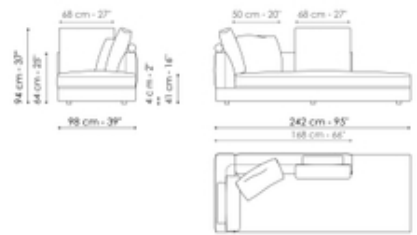

Depth: 98cm
Height: 94cm

Depth: 98cm
Height: 94cm

Depth: 98cm
Height: 94cm

Dormeuse 218

Width: 218cm
Depth: 98cm
Height: 94cm

Dormeuse 170

Width: 170cm
Depth: 98cm
Height: 94cm

Penisola 216

Width: 216cm
Depth: 98cm
Height: 94cm

Penisola 192

Width: 192cm
Depth: 98cm
Height: 94cm

Penisola 144

Width: 144cm
Depth: 98cm
Height: 94cm

Meridiana

Width: 242cm
Depth: 98cm
Height: 94cm

Chaise longue 170 x 28

Chaise large 218 x 96

Width: 218cm
Depth: 96cm
Height: 94cm

Magazine holder armrest

Width: 24cm
Depth: 95cm
Height: 27cm

Coffee table

Width: 24cm
Depth: 68cm
Height: 27cm

Armrest 68

Width: -cm
Depth: 68cm
Height: 31cm

Composition 04

Width: 362cm

Depth: 154cm
Height: 94cm

Depth: 170cm
Height: 94cm

Depth: 170cm
Height: 94cm

Composition 05

Width: 338cm
Depth: 242cm
Height: 94cm

Composition 06