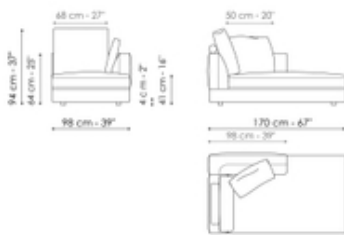

Center section with tray 264

Width: 264cm
Depth: 98cm
Height: 94cm

Center section with tray 240

Width: 240cm

Center section with tray 192

Width: 192cm

Dormeuse 242

Width: 242cm

Depth: 98cm
Height: 94cm

Depth: 98cm
Height: 94cm

Depth: 98cm
Height: 94cm

Dormeuse 218

Width: 218cm
Depth: 98cm
Height: 94cm

Dormeuse 170

Width: 170cm
Depth: 98cm
Height: 94cm

Penisola 216

Width: 216cm
Depth: 98cm
Height: 94cm

Penisola 192

Width: 192cm
Depth: 98cm
Height: 94cm

Penisola 144

Width: 144cm
Depth: 98cm
Height: 94cm

Meridiana

Width: 242cm
Depth: 98cm
Height: 94cm

Chaise longue 170 x 28

Composition 04

Width: 362cm

Depth: 154cm
Height: 94cm

Depth: 170cm
Height: 94cm

Depth: 170cm
Height: 94cm

Composition 05

Width: 338cm
Depth: 242cm
Height: 94cm

Composition 06