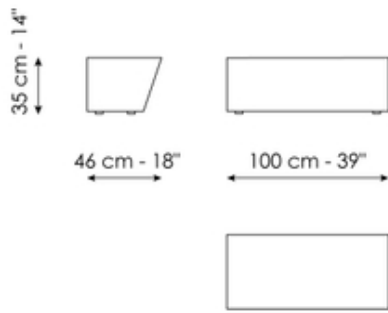

Data sheet

Litos high

Width: 46cm
Depth: 100cm
Height: 35cm

Litos low

Width: 60cm
Depth: 125cm
Height: 28cm

Finishes

Litos high

Glossy lacquered wood
White