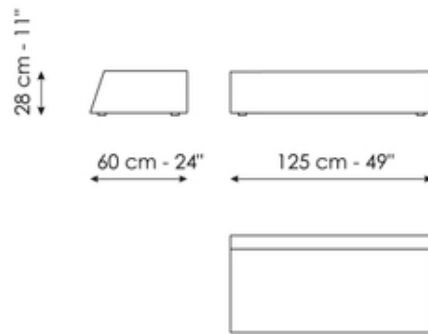

Data sheet

Litos high

Width: 46cm
Depth: 100cm
Height: 35cm

Litos low

Width: 60cm
Depth: 125cm
Height: 28cm

Finishes

Litos high

Glossy lacquered wood
White