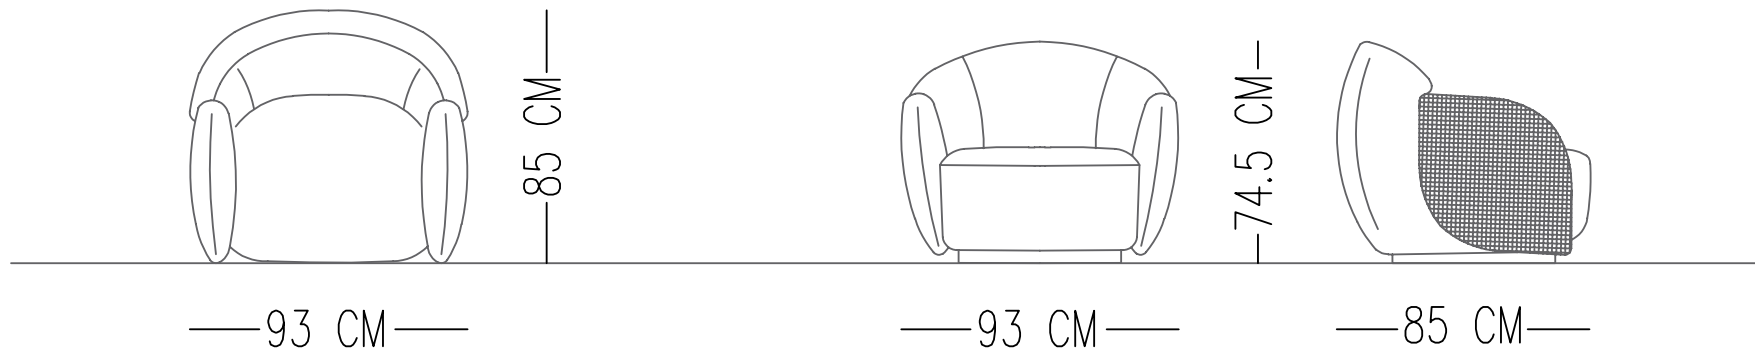

### TECHNICAL SPECIFICATIONS

Norde

Designed by  
*Tugce Kurtbogun*

INTERIOR STRUCTURE BEECH HARDWOOD FRAME AND ZIGZAG BOW

SEAT CUSHION HR FOAM

BACK HR FOAM

UPHOLSTERY TIGHT

Catalog product-fabric