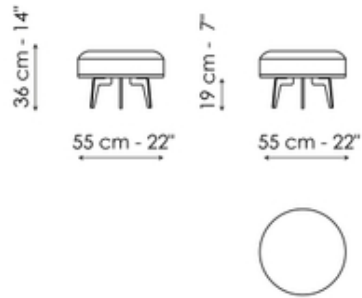

Data sheet

Lovy pouf 53x53

Width: 53cm

Depth: 53cm

Height: 36cm

Lovy pouf Ø55

Width: 55cm

Depth: 55cm

Height: 36cm

Finishes

Base

Painted metal
Mat bronze

Painted metal
Mat lead

Painted metal
Mat pearl gold

Painted metal
Mat copper

Painted metal
Mat brass