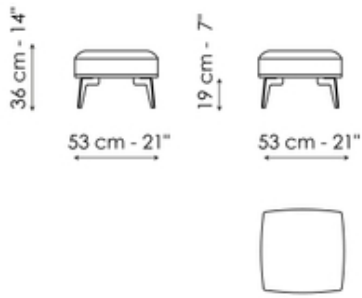

Data sheet

Lovy pouf 53x53

Width: 53cm

Depth: 53cm

Height: 36cm

Lovy pouf Ø55

Width: 55cm

Depth: 55cm

Height: 36cm

Finishes

Base

Painted metal
Mat bronze

Painted metal
Mat lead

Painted metal
Mat pearl gold

Painted metal
Mat copper

Painted metal
Mat brass