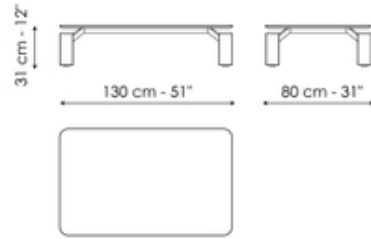

Data sheet

Magic 100 x 100

Width: 100cm

Depth: 100cm

Height: 31cm

Magic 130 x 80

Width: 130cm

Depth: 80cm

Height: 31cm

Finishes

Top

Marble
Calacatta

Marble
Marquinia

Marble
Saint Denis

Marble
Rosso Carpazi

Glass
Smoked