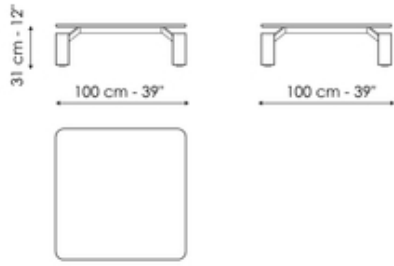

BONALDO

Magic

Designer: Fabrice Berrux

In designing the Magic coffee table, Fabrice Berrux was inspired by a particular memory from his childhood in which a magician who in passing his hand between two objects linked together by an invisible thread, proved that there was no link, no connection between the two. The space in the Magic modern marble coffee table that is created between the top and the base seems to indicate a lack of any point of support and this is precisely the illusion that the designer has managed to recreate: it is as if the top were levitating in a constant and perpetual state of suspension above the four legs.

Available in two sizes, Magic is made entirely of marble or in a combination of two materials. In the marble version, the contrast between the weight of the material and the empty space between the table's legs and top creates a particularly suggestive effect while the other versions allow a combination of glass or marble top with a metal frame and legs, giving you the opportunity to find the perfect furnishing solution.

Data sheet

Magic 100 x 100

Width: 100cm

Depth: 100cm

Height: 31cm

Magic 130 x 80

Width: 130cm

Depth: 80cm