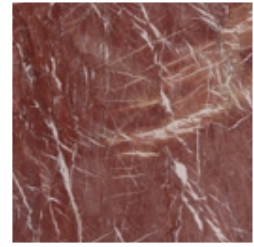

Height: 31cm

Finishes

Top

Marble
Calacatta

Marble
Marquinia

Marble
Saint Denis

Marble
Rosso Carpazi

Glass
Smoked