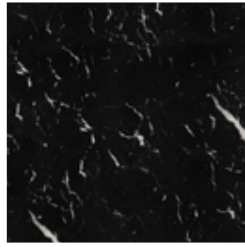

Available in two sizes, Magic is made entirely of marble or in a combination of two materials. In the marble version, the contrast between the weight of the material and the empty space between the table's legs and top creates a particularly suggestive effect while the other versions allow a combination of glass or marble top with a metal frame and legs, giving you the opportunity to find the perfect furnishing solution.

Data sheet

Magic 100 x 100

Width: 100cm

Depth: 100cm

Height: 31cm

Magic 130 x 80

Width: 130cm

Depth: 80cm

Height: 31cm

Finishes

Top

Marble
Calacatta

Marble
Marquinia

Marble
Saint Denis

Marble
Rosso Carpazi

Glass
Smoked