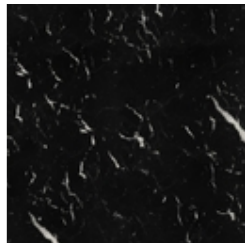

Height: 31cm

Finishes

Top

Marble
Calacatta

Marble
Marquinia

Marble
Saint Denis

Marble
Rosso Carpazi

Glass
Smoked

Glass
Bronzed

Legs

Marble
Calacatta

Marble
Marquinia

Marble
Rosso Carpazi

Marble
Saint Denis

Metal finish
Brown nickel

Metal finish
Dark nickel

Metal finish
Clouded chrome

Painted metal
Mat bronze

Painted metal
Mat lead

Painted metal
Mat pearl gold

Painted metal
Mat white

Painted metal
Supreme anthracite

Painted metal
Mat dove grey

Painted metal
Mat black