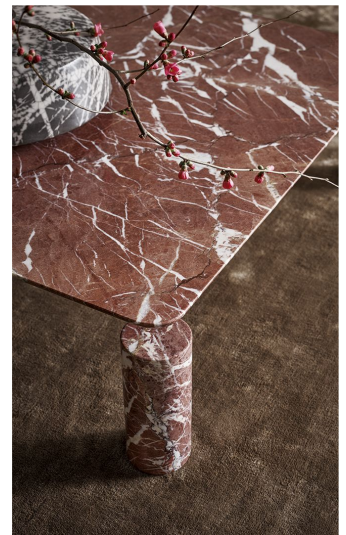

BONALDO

Magic

Designer: Fabrice Berrux

In designing the Magic coffee table, Fabrice Berrux was inspired by a particular memory from his childhood in which a magician who in passing his hand between two objects linked together by an invisible thread, proved that there was no link, no connection between the two. The space in the Magic modern marble coffee table that is created between the top and the base seems to indicate a lack of any point of support and this is precisely the illusion that the designer has managed to recreate: it is as if the top were levitating in a constant and perpetual state of suspension above the four legs.

Available in two sizes, Magic is made entirely of marble or in a combination of two materials. In the marble version, the contrast between the weight of the material and the empty space between the table's legs and top creates a particularly suggestive effect while the other versions allow a combination of glass or marble top with a metal frame and legs, giving you the opportunity to find the perfect furnishing solution.