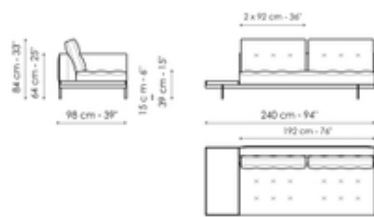

Width: 242cm
Depth: 98cm
Height: 84cm

End section sofa 170

Width: 170cm
Depth: 98cm
Height: 84cm

End section sofa 218

Width: 218cm
Depth: 98cm
Height: 84cm

End section with tray 266

Width: 266cm

End section with tray 218

Width: 218cm

Center section 216

Width: 216cm

Depth: 98cm
Height: 84cm

Depth: 98cm
Height: 84cm

Depth: 98cm
Height: 84cm

Center section 192

Width: 192cm
Depth: 98cm
Height: 84cm

Center section 144

Width: 144cm
Depth: 98cm
Height: 84cm

Central section with tray 264

Width: 264cm
Depth: 98cm
Height: 84cm

Central section with tray 240

Width: 240cm
Depth: 98cm
Height: 84cm

Central section with tray 192

Width: 216cm

Depth: 98cm
Height: 84cm

Depth: 98cm
Height: 84cm

Depth: 98cm
Height: 84cm

Penisola 192

Width: 192cm
Depth: 98cm
Height: 84cm

Penisola 144

Width: 144cm
Depth: 98cm
Height: 84cm