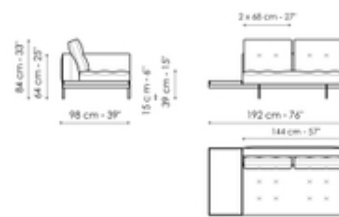

Width: 242cm
Depth: 98cm
Height: 84cm

End section sofa 170

Width: 170cm
Depth: 98cm
Height: 84cm

End section sofa 218

Width: 218cm
Depth: 98cm
Height: 84cm

End section with tray 266

Width: 266cm

End section with tray 218

Width: 218cm

Center section 216

Width: 216cm

Depth: 98cm
Height: 84cm

Depth: 98cm
Height: 84cm

Depth: 98cm
Height: 84cm

Center section 192

Width: 192cm
Depth: 98cm
Height: 84cm

Center section 144

Width: 144cm
Depth: 98cm
Height: 84cm

Central section with tray 264

Width: 264cm
Depth: 98cm
Height: 84cm

Central section with tray 240

Width: 240cm
Depth: 98cm
Height: 84cm

Central section with tray 192

Width: 216cm

Depth: 98cm
Height: 84cm

Depth: 98cm
Height: 84cm

Depth: 98cm
Height: 84cm

Penisola 192

Width: 192cm
Depth: 98cm
Height: 84cm

Penisola 144

Width: 144cm
Depth: 98cm
Height: 84cm