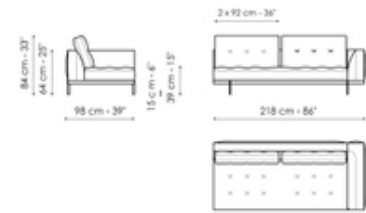

Data sheet

Sofa 268

Width: 268cm
Depth: 98cm
Height: 84cm

Sofa 244

Width: 244cm
Depth: 98cm
Height: 84cm

Sofa 196

Width: 196cm
Depth: 98cm
Height: 84cm

End section sofa 242

Width: 242cm
Depth: 98cm
Height: 84cm

End section sofa 170

Width: 170cm
Depth: 98cm
Height: 84cm

End section sofa 218

Width: 218cm
Depth: 98cm
Height: 84cm

End section with tray 266

Width: 266cm

End section with tray 218

Width: 218cm

Center section 216

Width: 216cm

Depth: 98cm
Height: 84cm

Depth: 98cm
Height: 84cm

Depth: 98cm
Height: 84cm

Center section 192

Width: 192cm
Depth: 98cm
Height: 84cm

Center section 144

Width: 144cm
Depth: 98cm
Height: 84cm

Central section with tray 264

Width: 264cm
Depth: 98cm
Height: 84cm

Central section with tray 240

Width: 240cm
Depth: 98cm
Height: 84cm

Central section with tray 192