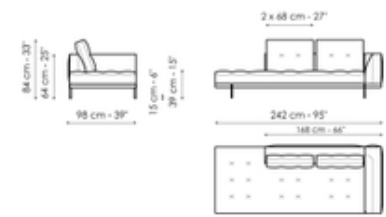

Data sheet

Sofa 268

Width: 268cm
Depth: 98cm
Height: 84cm

Sofa 244

Width: 244cm
Depth: 98cm
Height: 84cm

Sofa 196

Width: 196cm
Depth: 98cm
Height: 84cm

End section sofa 242

Width: 242cm
Depth: 98cm
Height: 84cm

End section sofa 170

Width: 170cm
Depth: 98cm
Height: 84cm

End section sofa 218

Width: 218cm
Depth: 98cm
Height: 84cm

End section with tray 266

Width: 266cm

End section with tray 218

Width: 218cm

Center section 216

Width: 216cm

Depth: 98cm
Height: 84cm

Depth: 98cm
Height: 84cm

Depth: 98cm
Height: 84cm

Center section 192

Width: 192cm
Depth: 98cm
Height: 84cm

Center section 144

Width: 144cm
Depth: 98cm
Height: 84cm

Central section with tray 264

Width: 264cm
Depth: 98cm
Height: 84cm

Central section with tray 240

Width: 240cm
Depth: 98cm
Height: 84cm

Central section with tray 192