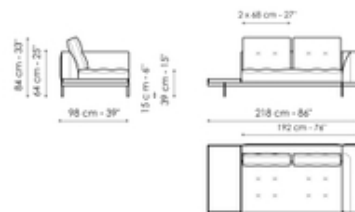

Data sheet

Sofa 268

Width: 268cm
Depth: 98cm
Height: 84cm

Sofa 244

Width: 244cm
Depth: 98cm
Height: 84cm

Sofa 196

Width: 196cm
Depth: 98cm
Height: 84cm

End section sofa 242

Width: 242cm
Depth: 98cm
Height: 84cm

End section sofa 170

Width: 170cm
Depth: 98cm
Height: 84cm

End section sofa 218

Width: 218cm
Depth: 98cm
Height: 84cm

End section with tray 266

Width: 266cm

End section with tray 218

Width: 218cm

Center section 216

Width: 216cm

Depth: 98cm
Height: 84cm

Depth: 98cm
Height: 84cm

Depth: 98cm
Height: 84cm

Center section 192

Width: 192cm
Depth: 98cm
Height: 84cm

Center section 144

Width: 144cm
Depth: 98cm
Height: 84cm

Central section with tray 264

Width: 264cm
Depth: 98cm
Height: 84cm

Central section with tray 240

Width: 240cm
Depth: 98cm
Height: 84cm

Central section with tray 192