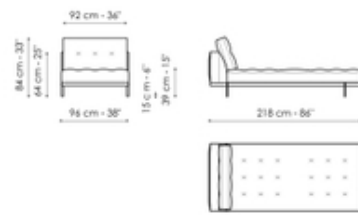

Center section 144

Width: 144cm
Depth: 98cm
Height: 84cm

Central section with tray 264

Width: 264cm
Depth: 98cm
Height: 84cm

Central section with tray 240

Width: 240cm
Depth: 98cm
Height: 84cm

Central section with tray 192

Width: 216cm

Depth: 98cm
Height: 84cm

Depth: 98cm
Height: 84cm

Depth: 98cm
Height: 84cm

Penisola 192

Width: 192cm
Depth: 98cm
Height: 84cm

Penisola 144

Width: 144cm
Depth: 98cm
Height: 84cm

Meridiana

Width: 242cm
Depth: 98cm
Height: 84cm

Chaise longue

Width: 170cm
Depth: 98cm
Height: 84cm

Chaise large

Width: 218cm
Depth: 96cm
Height: 84cm

Pouf

Width: 144cm
Depth: 72cm
Height: 39cm

Pouf with tray

Width: 144cm

Magazine holder armrest

Width: 95cm

Coffee table

Width: 68cm

Depth: 72cm
Height: 39cm

Depth: 24cm
Height: 27cm