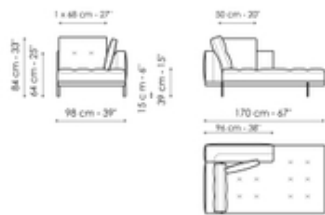

Center section 144

Width: 144cm
Depth: 98cm
Height: 84cm

Central section with tray 264

Width: 264cm
Depth: 98cm
Height: 84cm

Central section with tray 240

Width: 240cm
Depth: 98cm
Height: 84cm

Central section with tray 192

Width: 216cm

Depth: 98cm
Height: 84cm

Depth: 98cm
Height: 84cm

Depth: 98cm
Height: 84cm

Penisola 192

Width: 192cm
Depth: 98cm
Height: 84cm

Penisola 144

Width: 144cm
Depth: 98cm
Height: 84cm

Meridiana

Width: 242cm
Depth: 98cm
Height: 84cm

Chaise longue

Width: 170cm
Depth: 98cm
Height: 84cm

Chaise large

Width: 218cm
Depth: 96cm
Height: 84cm

Pouf

Width: 144cm
Depth: 72cm
Height: 39cm

Pouf with tray

Width: 144cm

Magazine holder armrest

Width: 95cm

Coffee table

Width: 68cm

Depth: 72cm
Height: 39cm

Depth: 24cm
Height: 27cm