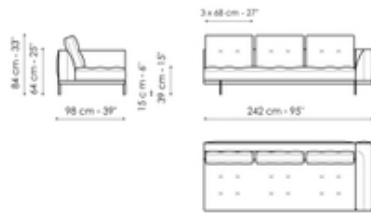

Data sheet

Sofa 268

Width: 268cm
Depth: 98cm
Height: 84cm

Sofa 244

Width: 244cm
Depth: 98cm
Height: 84cm

Sofa 196

Width: 196cm
Depth: 98cm
Height: 84cm

End section sofa 242

Width: 242cm
Depth: 98cm
Height: 84cm

End section sofa 170

Width: 170cm
Depth: 98cm
Height: 84cm

End section sofa 218

Width: 218cm
Depth: 98cm
Height: 84cm

End section with tray 266

Width: 266cm

End section with tray 218

Width: 218cm

Center section 216

Width: 216cm

Depth: 98cm
Height: 84cm

Depth: 98cm
Height: 84cm

Depth: 98cm
Height: 84cm

Center section 192

Width: 192cm
Depth: 98cm
Height: 84cm

Center section 144

Width: 144cm
Depth: 98cm
Height: 84cm

Central section with tray 264

Width: 264cm
Depth: 98cm
Height: 84cm

Central section with tray 240

Width: 240cm
Depth: 98cm
Height: 84cm

Central section with tray 192