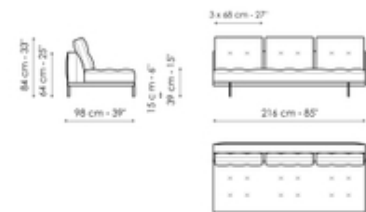

Data sheet

Sofa 268

Width: 268cm
Depth: 98cm
Height: 84cm

Sofa 244

Width: 244cm
Depth: 98cm
Height: 84cm

Sofa 196

Width: 196cm
Depth: 98cm
Height: 84cm

End section sofa 242

Width: 242cm
Depth: 98cm
Height: 84cm

End section sofa 170

Width: 170cm
Depth: 98cm
Height: 84cm

End section sofa 218

Width: 218cm
Depth: 98cm
Height: 84cm

End section with tray 266

Width: 266cm

End section with tray 218

Width: 218cm

Center section 216

Width: 216cm

Depth: 98cm
Height: 84cm

Depth: 98cm
Height: 84cm

Depth: 98cm
Height: 84cm

Center section 192

Width: 192cm
Depth: 98cm
Height: 84cm

Center section 144

Width: 144cm
Depth: 98cm
Height: 84cm

Central section with tray 264

Width: 264cm
Depth: 98cm
Height: 84cm

Central section with tray 240

Width: 240cm
Depth: 98cm
Height: 84cm

Central section with tray 192