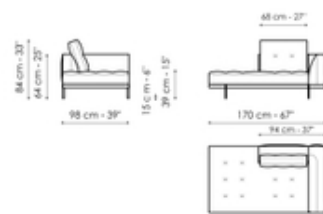

Width: 218cm

Center section 216

Width: 216cm

Depth: 98cm
Height: 84cm

Depth: 98cm
Height: 84cm

Depth: 98cm
Height: 84cm

Center section 192

Width: 192cm
Depth: 98cm
Height: 84cm

Center section 144

Width: 144cm
Depth: 98cm
Height: 84cm

Central section with tray 264

Width: 264cm
Depth: 98cm
Height: 84cm

Central section with tray 240

Width: 240cm
Depth: 98cm
Height: 84cm

Central section with tray 192

Width: 192cm
Depth: 98cm
Height: 84cm

Dormeuse 242

Width: 242cm
Depth: 98cm
Height: 84cm

Dormeuse 218

Width: 218cm

Dormeuse 170

Width: 170cm

Penisola 216

Width: 216cm

Depth: 98cm
Height: 84cm

Depth: 98cm
Height: 84cm

Depth: 98cm
Height: 84cm

Penisola 192

Width: 192cm
Depth: 98cm
Height: 84cm

Penisola 144

Width: 144cm
Depth: 98cm
Height: 84cm