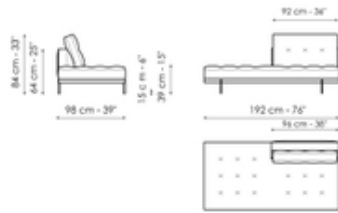

Center section 144

Width: 144cm
Depth: 98cm
Height: 84cm

Central section with tray 264

Width: 264cm
Depth: 98cm
Height: 84cm

Central section with tray 240

Width: 240cm
Depth: 98cm
Height: 84cm

Central section with tray 192

Width: 192cm
Depth: 98cm
Height: 84cm

Dormeuse 242

Width: 242cm
Depth: 98cm
Height: 84cm

Dormeuse 218

Width: 218cm

Dormeuse 170

Width: 170cm

Penisola 216

Width: 216cm

Depth: 98cm
Height: 84cm

Depth: 98cm
Height: 84cm

Depth: 98cm
Height: 84cm

Penisola 192

Width: 192cm
Depth: 98cm
Height: 84cm

Penisola 144

Width: 144cm
Depth: 98cm
Height: 84cm

Meridiana

Width: 242cm
Depth: 98cm
Height: 84cm

Chaise longue

Width: 170cm
Depth: 98cm
Height: 84cm

Chaise large

Width: 218cm
Depth: 96cm
Height: 84cm

Pouf

Width: 144cm
Depth: 72cm
Height: 39cm