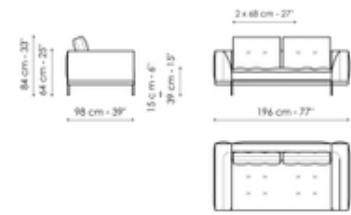

Data sheet

Sofa 268

Width: 268cm
Depth: 98cm
Height: 84cm

Sofa 244

Width: 244cm
Depth: 98cm
Height: 84cm

Sofa 196

Width: 196cm
Depth: 98cm
Height: 84cm

End section sofa 242

Width: 242cm
Depth: 98cm
Height: 84cm

End section sofa 170

Width: 170cm
Depth: 98cm
Height: 84cm

End section sofa 218

Width: 218cm
Depth: 98cm
Height: 84cm

End section with tray 266

Width: 266cm

End section with tray 218

Width: 218cm

Center section 216

Width: 216cm

Depth: 98cm
Height: 84cm

Depth: 98cm
Height: 84cm

Depth: 98cm
Height: 84cm

Center section 192

Width: 192cm
Depth: 98cm
Height: 84cm

Center section 144

Width: 144cm
Depth: 98cm
Height: 84cm

Central section with tray 264

Width: 264cm
Depth: 98cm
Height: 84cm

Central section with tray 240

Width: 240cm
Depth: 98cm
Height: 84cm

Central section with tray 192