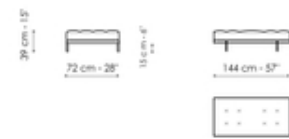

Width: 218cm

Center section 216

Width: 216cm

Depth: 98cm
Height: 84cm

Depth: 98cm
Height: 84cm

Depth: 98cm
Height: 84cm

Center section 192

Width: 192cm
Depth: 98cm
Height: 84cm

Center section 144

Width: 144cm
Depth: 98cm
Height: 84cm

Central section with tray 264

Width: 264cm
Depth: 98cm
Height: 84cm

Central section with tray 240

Width: 240cm
Depth: 98cm
Height: 84cm

Central section with tray 192

Width: 216cm

Depth: 98cm
Height: 84cm

Depth: 98cm
Height: 84cm

Depth: 98cm
Height: 84cm

Penisola 192

Width: 192cm
Depth: 98cm
Height: 84cm

Penisola 144

Width: 144cm
Depth: 98cm
Height: 84cm

Meridiana

Width: 242cm
Depth: 98cm
Height: 84cm

Chaise longue

Width: 170cm
Depth: 98cm
Height: 84cm

Chaise large

Width: 218cm
Depth: 96cm
Height: 84cm

Pouf

Width: 144cm
Depth: 72cm
Height: 39cm