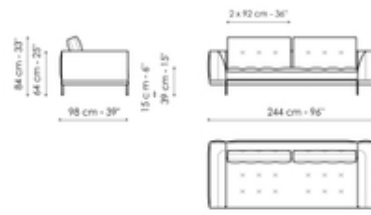

Data sheet

Sofa 268

Width: 268cm
Depth: 98cm
Height: 84cm

Sofa 244

Width: 244cm
Depth: 98cm
Height: 84cm

Sofa 196

Width: 196cm
Depth: 98cm
Height: 84cm

End section sofa 242

Width: 242cm
Depth: 98cm
Height: 84cm

End section sofa 170

Width: 170cm
Depth: 98cm
Height: 84cm

End section sofa 218

Width: 218cm
Depth: 98cm
Height: 84cm

End section with tray 266

Width: 266cm

End section with tray 218

Width: 218cm

Center section 216

Width: 216cm

Depth: 98cm
Height: 84cm

Depth: 98cm
Height: 84cm

Depth: 98cm
Height: 84cm

Center section 192

Width: 192cm
Depth: 98cm
Height: 84cm

Center section 144

Width: 144cm
Depth: 98cm
Height: 84cm

Central section with tray 264

Width: 264cm
Depth: 98cm
Height: 84cm

Central section with tray 240

Width: 240cm
Depth: 98cm
Height: 84cm

Central section with tray 192