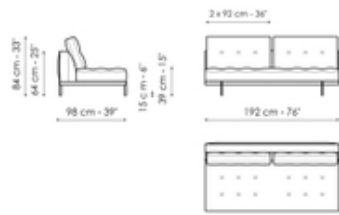

Data sheet

Sofa 268

Width: 268cm
Depth: 98cm
Height: 84cm

Sofa 244

Width: 244cm
Depth: 98cm
Height: 84cm

Sofa 196

Width: 196cm
Depth: 98cm
Height: 84cm

End section sofa 242

Width: 242cm
Depth: 98cm
Height: 84cm

End section sofa 170

Width: 170cm
Depth: 98cm
Height: 84cm

End section sofa 218

Width: 218cm
Depth: 98cm
Height: 84cm

End section with tray 266

Width: 266cm

End section with tray 218

Width: 218cm

Center section 216

Width: 216cm

Depth: 98cm
Height: 84cm

Depth: 98cm
Height: 84cm

Depth: 98cm
Height: 84cm

Center section 192

Width: 192cm
Depth: 98cm
Height: 84cm

Center section 144

Width: 144cm
Depth: 98cm
Height: 84cm

Central section with tray 264

Width: 264cm
Depth: 98cm
Height: 84cm

Central section with tray 240

Width: 240cm
Depth: 98cm
Height: 84cm

Central section with tray 192