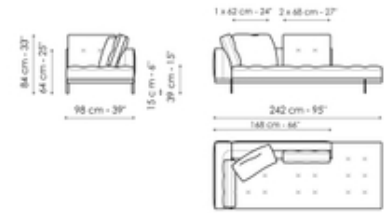

Width: 192cm
Depth: 98cm
Height: 84cm

Dormeuse 242

Width: 242cm
Depth: 98cm
Height: 84cm

Dormeuse 218

Width: 218cm

Dormeuse 170

Width: 170cm

Penisola 216

Width: 216cm

Depth: 98cm
Height: 84cm

Depth: 98cm
Height: 84cm

Depth: 98cm
Height: 84cm

Penisola 192

Width: 192cm
Depth: 98cm
Height: 84cm

Penisola 144

Width: 144cm
Depth: 98cm
Height: 84cm

Meridiana

Width: 242cm
Depth: 98cm
Height: 84cm

Chaise longue

Width: 170cm
Depth: 98cm
Height: 84cm

Chaise large

Width: 218cm
Depth: 96cm
Height: 84cm

Pouf

Width: 144cm
Depth: 72cm
Height: 39cm

Pouf with tray

Width: 144cm

Magazine holder armrest

Width: 95cm

Coffee table

Width: 68cm

Depth: 72cm
Height: 39cm

Depth: 24cm
Height: 27cm