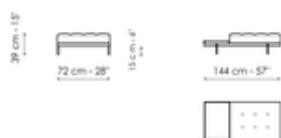

Center section 144

Width: 144cm
Depth: 98cm
Height: 84cm

Central section with tray 264

Width: 264cm
Depth: 98cm
Height: 84cm

Central section with tray 240

Width: 240cm
Depth: 98cm
Height: 84cm

Central section with tray 192

Width: 216cm

Depth: 98cm
Height: 84cm

Depth: 98cm
Height: 84cm

Depth: 98cm
Height: 84cm

Penisola 192

Width: 192cm
Depth: 98cm
Height: 84cm

Penisola 144

Width: 144cm
Depth: 98cm
Height: 84cm

Meridiana

Width: 242cm
Depth: 98cm
Height: 84cm

Chaise longue

Width: 170cm
Depth: 98cm
Height: 84cm

Chaise large

Width: 218cm
Depth: 96cm
Height: 84cm

Pouf

Width: 144cm
Depth: 72cm
Height: 39cm

Pouf with tray

Width: 144cm

Magazine holder armrest

Width: 95cm

Coffee table

Width: 68cm

Depth: 72cm
Height: 39cm

Depth: 24cm
Height: 27cm