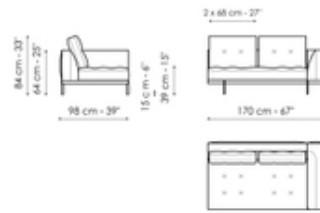

Data sheet

Sofa 268

Width: 268cm
Depth: 98cm
Height: 84cm

Sofa 244

Width: 244cm
Depth: 98cm
Height: 84cm

Sofa 196

Width: 196cm
Depth: 98cm
Height: 84cm

End section sofa 242

Width: 242cm
Depth: 98cm
Height: 84cm

End section sofa 170

Width: 170cm
Depth: 98cm
Height: 84cm

End section sofa 218

Width: 218cm
Depth: 98cm
Height: 84cm

End section with tray 266

Width: 266cm

End section with tray 218

Width: 218cm

Center section 216

Width: 216cm

Depth: 98cm
Height: 84cm

Depth: 98cm
Height: 84cm

Depth: 98cm
Height: 84cm

Center section 192

Width: 192cm
Depth: 98cm
Height: 84cm

Center section 144

Width: 144cm
Depth: 98cm
Height: 84cm

Central section with tray 264

Width: 264cm
Depth: 98cm
Height: 84cm

Central section with tray 240

Width: 240cm
Depth: 98cm
Height: 84cm

Central section with tray 192