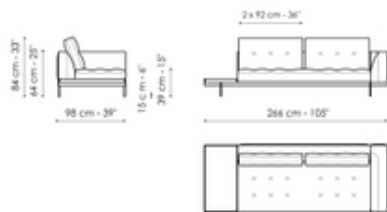

Data sheet

Sofa 268

Width: 268cm
Depth: 98cm
Height: 84cm

Sofa 244

Width: 244cm
Depth: 98cm
Height: 84cm

Sofa 196

Width: 196cm
Depth: 98cm
Height: 84cm

End section sofa 242

Width: 242cm
Depth: 98cm
Height: 84cm

End section sofa 170

Width: 170cm
Depth: 98cm
Height: 84cm

End section sofa 218

Width: 218cm
Depth: 98cm
Height: 84cm

End section with tray 266

Width: 266cm

End section with tray 218

Width: 218cm

Center section 216

Width: 216cm

Depth: 98cm
Height: 84cm

Depth: 98cm
Height: 84cm

Depth: 98cm
Height: 84cm

Center section 192

Width: 192cm
Depth: 98cm
Height: 84cm

Center section 144

Width: 144cm
Depth: 98cm
Height: 84cm

Central section with tray 264

Width: 264cm
Depth: 98cm
Height: 84cm

Central section with tray 240

Width: 240cm
Depth: 98cm
Height: 84cm

Central section with tray 192