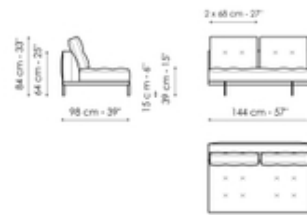

Data sheet

Sofa 268

Width: 268cm
Depth: 98cm
Height: 84cm

Sofa 244

Width: 244cm
Depth: 98cm
Height: 84cm

Sofa 196

Width: 196cm
Depth: 98cm
Height: 84cm

End section sofa 242

Width: 242cm
Depth: 98cm
Height: 84cm

End section sofa 170

Width: 170cm
Depth: 98cm
Height: 84cm

End section sofa 218

Width: 218cm
Depth: 98cm
Height: 84cm

End section with tray 266

Width: 266cm

End section with tray 218

Width: 218cm

Center section 216

Width: 216cm

Depth: 98cm
Height: 84cm

Depth: 98cm
Height: 84cm

Depth: 98cm
Height: 84cm

Center section 192

Width: 192cm
Depth: 98cm
Height: 84cm

Center section 144

Width: 144cm
Depth: 98cm
Height: 84cm

Central section with tray 264

Width: 264cm
Depth: 98cm
Height: 84cm

Central section with tray 240

Width: 240cm
Depth: 98cm
Height: 84cm

Central section with tray 192