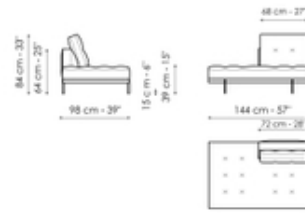

Center section 144

Width: 144cm
Depth: 98cm
Height: 84cm

Central section with tray 264

Width: 264cm
Depth: 98cm
Height: 84cm

Central section with tray 240

Width: 240cm
Depth: 98cm
Height: 84cm

Central section with tray 192

Width: 192cm
Depth: 98cm
Height: 84cm

Dormeuse 242

Width: 242cm
Depth: 98cm
Height: 84cm

Dormeuse 218

Width: 218cm

Dormeuse 170

Width: 170cm

Penisola 216

Width: 216cm

Depth: 98cm
Height: 84cm

Depth: 98cm
Height: 84cm

Depth: 98cm
Height: 84cm

Penisola 192

Width: 192cm
Depth: 98cm
Height: 84cm

Penisola 144

Width: 144cm
Depth: 98cm
Height: 84cm

Meridiana

Width: 242cm
Depth: 98cm
Height: 84cm

Chaise longue

Width: 170cm
Depth: 98cm
Height: 84cm

Chaise large

Width: 218cm
Depth: 96cm
Height: 84cm

Pouf

Width: 144cm
Depth: 72cm
Height: 39cm