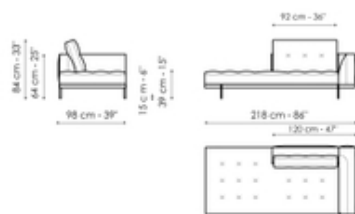

Dormeuse 218

Width: 218cm

Dormeuse 170

Width: 170cm

Penisola 216

Width: 216cm