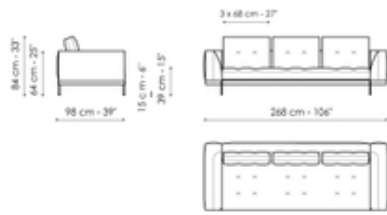

Data sheet

Sofa 268

Width: 268cm
Depth: 98cm
Height: 84cm

Sofa 244

Width: 244cm
Depth: 98cm
Height: 84cm

Sofa 196

Width: 196cm
Depth: 98cm
Height: 84cm

End section sofa 242

Width: 242cm
Depth: 98cm
Height: 84cm

End section sofa 170

Width: 170cm
Depth: 98cm
Height: 84cm

End section sofa 218

Width: 218cm
Depth: 98cm
Height: 84cm

End section with tray 266

Width: 266cm

End section with tray 218

Width: 218cm

Center section 216

Width: 216cm

Depth: 98cm
Height: 84cm

Depth: 98cm
Height: 84cm

Depth: 98cm
Height: 84cm

Center section 192

Width: 192cm
Depth: 98cm
Height: 84cm

Pouf with tray

Width: 144cm

Magazine holder armrest

Width: 95cm

Coffee table

Width: 68cm

Depth: 72cm
Height: 39cm

Depth: 24cm
Height: 27cm