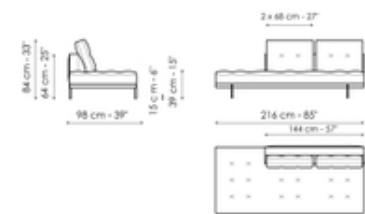

Width: 218cm

Center section 216

Width: 216cm

Depth: 98cm
Height: 84cm

Depth: 98cm
Height: 84cm

Depth: 98cm
Height: 84cm

Center section 192

Width: 192cm
Depth: 98cm
Height: 84cm

Center section 144

Width: 144cm
Depth: 98cm
Height: 84cm

Central section with tray 264

Width: 264cm
Depth: 98cm
Height: 84cm

Central section with tray 240

Width: 240cm
Depth: 98cm
Height: 84cm

Central section with tray 192

Width: 192cm
Depth: 98cm
Height: 84cm

Dormeuse 242

Width: 242cm
Depth: 98cm
Height: 84cm

Dormeuse 218

Width: 218cm

Dormeuse 170

Width: 170cm

Penisola 216

Width: 216cm

Depth: 98cm
Height: 84cm

Depth: 98cm
Height: 84cm

Depth: 98cm
Height: 84cm

Penisola 192

Width: 192cm
Depth: 98cm
Height: 84cm

Penisola 144

Width: 144cm
Depth: 98cm
Height: 84cm