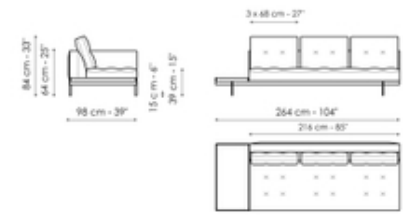

Width: 242cm
Depth: 98cm
Height: 84cm

End section sofa 170

Width: 170cm
Depth: 98cm
Height: 84cm

End section sofa 218

Width: 218cm
Depth: 98cm
Height: 84cm

End section with tray 266

Width: 266cm

End section with tray 218

Width: 218cm

Center section 216

Width: 216cm

Depth: 98cm
Height: 84cm

Depth: 98cm
Height: 84cm

Depth: 98cm
Height: 84cm

Center section 192

Width: 192cm
Depth: 98cm
Height: 84cm

Center section 144

Width: 144cm
Depth: 98cm
Height: 84cm

Central section with tray 264

Width: 264cm
Depth: 98cm
Height: 84cm

Central section with tray 240

Width: 240cm
Depth: 98cm
Height: 84cm

Central section with tray 192

Width: 216cm

Depth: 98cm
Height: 84cm

Depth: 98cm
Height: 84cm

Depth: 98cm
Height: 84cm

Penisola 192

Width: 192cm
Depth: 98cm
Height: 84cm

Penisola 144

Width: 144cm
Depth: 98cm
Height: 84cm