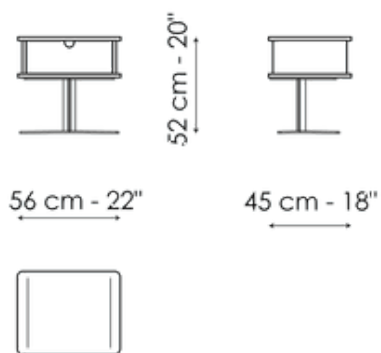

BONALDO

Nelson bedside table

Designer: Matteo Nunziati

Matteo Nunziati has designed a new collection for Bonaldo dedicated to the bedroom, featuring meticulous attention to craftsmanship with a careful selection of materials and a contemporary feel. Among its pieces of bedroom furniture, the Nelson elegant bedside table stands out for its long, slimline metal base, which supports the wooden drawer, characterised by clean, simple lines. A functional and spacious element with an understated design and warm wood tones that fits seamlessly into different settings.

Data sheet

Nelson bedside table

Width: 56cm

Depth: 45cm

Height: 52cm

Finishes

External structure

Veneered wood
Walnut Canaletto