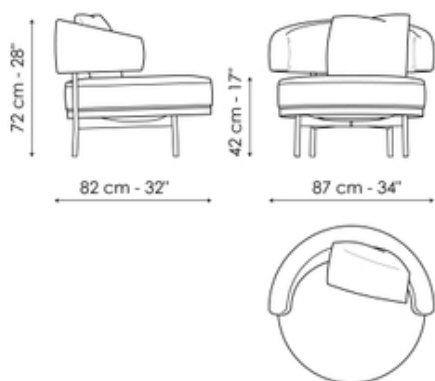

BONALDO

Neuilly lounge

Designer: Fabrice Berrux

Fabrice Berrux completes the Neuilly seating collection (which includes a chair and stool) by enriching it with the Neuilly lounge armchair and Neuilly pouf. The immediately recognizable slender tubular metal frame supports the large volumes of the seat and the backrest/armrest which, with its semi-circular shape, welcomes you in a comfortable embrace. The Neuilly lounge armchair is the ideal complement both in the various different rooms of the house from the living area to the sleeping area, and also in hospitality spaces.

Data sheet

Neully lounge

Width: 82cm

Depth: 87cm

Height: 72cm

Finishes

Base

Painted metal
Mat white