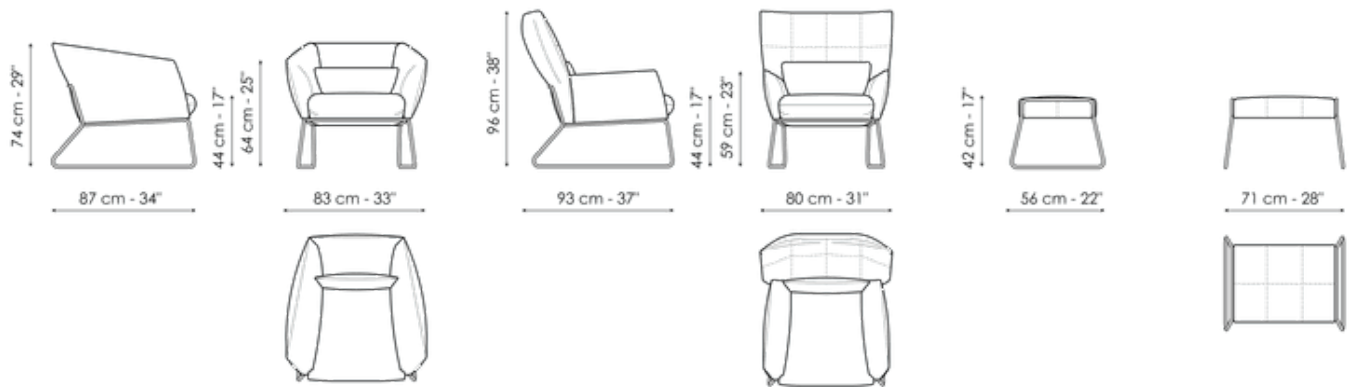

## Nikos

Width: 83cm

Depth: 87cm

Height: 74cm

## Nikos hi

Width: 80cm

Depth: 93cm

Height: 96cm

## Nikos footrest

Width: 71cm

Depth: 56cm

Height: 42cm