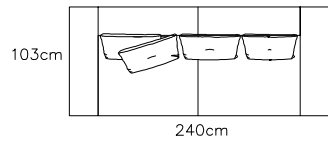

Norde

MODULE 01