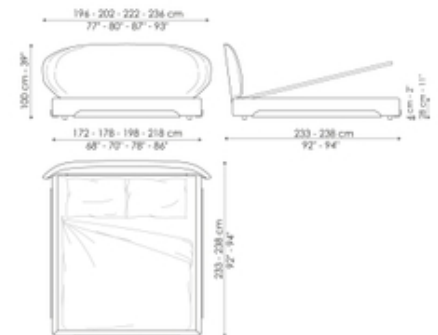

Data sheet

Olos bed

Width: 196-202-220-236cm

Depth: 233-238cm

Height: 100cm

Olos bed plus

Width: 196-202-220-236cm

Depth: 233-238cm

Height: 100cm

Olos bed open

Width: 196-202-220-236cm

Depth: 233-238cm

Height: 100cm

Olos bed hi plus

Width: 196-202-220-236cm

Depth: 236-241cm

Height: 120cm

Olos bed hi open

Width: 196-202-220-236cm

Depth: 236-241cm

Height: 120cm

Finishes

structure

Veneered wood
Walnut Canaletto