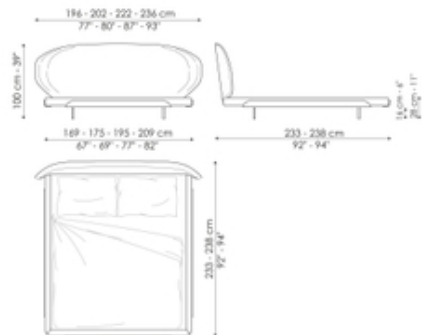

BONALDO

Olos bed

Designer: Mauro Lipparini

The contemporary bed from the Olos family, designed by Mauro Lipparini and inspired by Nordic design, represents a new and evolved stylistic vision, characterized by a universal modernity and the ability to gracefully interpret the "night" world. Indeed, thanks to a unique aesthetic sensitivity and considerable harmony of volumes, the Olos collection allows you to fully enjoy that intimate serenity that the bedroom requires. Contemporary elegance, purity of form and personality are the characteristics of this bed. The sober details of the curved wood represent the outer sections of the bed and their design extends into the elliptical, naturally enveloping headboard. There is also a version with a higher bed frame (Olos bed plus), a version with high headboard (Olos bed hi) or the version with storage (Olos bed open), all of which can be combined with each other to satisfy the widest range of requests and requirements.

Data sheet

Olos bed

Width: 196-202-220-236cm

Depth: 233-238cm

Height: 100cm

Olos bed plus

Width: 196-202-220-236cm

Depth: 233-238cm

Height: 100cm

Olos bed open

Width: 196-202-220-236cm

Depth: 233-238cm

Height: 100cm

Olos bed hi plus

Width: 196-202-220-236cm

Depth: 236-241cm

Height: 120cm

Olos bed hi open

Width: 196-202-220-236cm

Depth: 236-241cm

Height: 120cm

Finishes

structure

Veneered wood
Walnut Canaletto