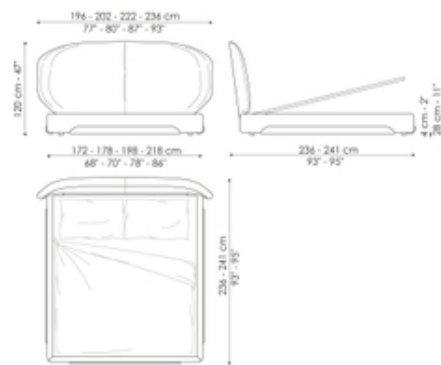

Data sheet

Olos bed

Width: 196-202-220-236cm

Depth: 233-238cm

Height: 100cm

Olos bed plus

Width: 196-202-220-236cm

Depth: 233-238cm

Height: 100cm

Olos bed open

Width: 196-202-220-236cm

Depth: 233-238cm

Height: 100cm

Olos bed hi plus

Width: 196-202-220-236cm

Depth: 236-241cm

Height: 120cm

Olos bed hi open

Width: 196-202-220-236cm

Depth: 236-241cm

Height: 120cm

Finishes

structure

Veneered wood
Walnut Canaletto