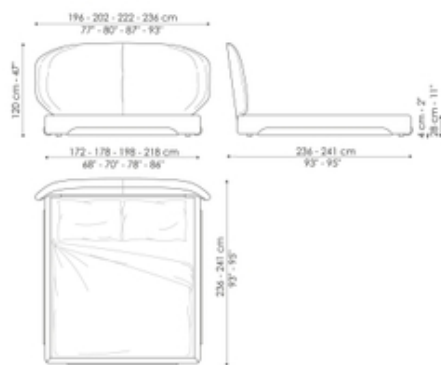

Data sheet

Olos bed

Width: 196-202-220-236cm

Depth: 233-238cm

Height: 100cm

Olos bed plus

Width: 196-202-220-236cm

Depth: 233-238cm

Height: 100cm

Olos bed open

Width: 196-202-220-236cm

Depth: 233-238cm

Height: 100cm

Olos bed hi plus

Width: 196-202-220-236cm

Depth: 236-241cm

Height: 120cm

Olos bed hi open

Width: 196-202-220-236cm

Depth: 236-241cm

Height: 120cm

Finishes

structure

Veneered wood
Walnut Canaletto