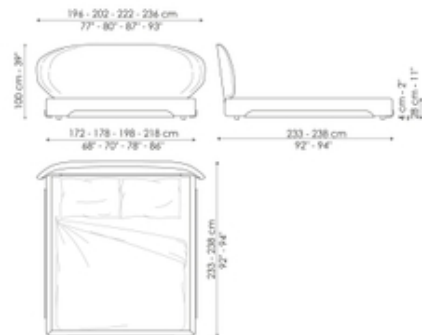

Data sheet

Olos bed

Width: 196-202-220-236cm

Depth: 233-238cm

Height: 100cm

Olos bed plus

Width: 196-202-220-236cm

Depth: 233-238cm

Height: 100cm

Olos bed open

Width: 196-202-220-236cm

Depth: 233-238cm

Height: 100cm

Olos bed hi plus

Width: 196-202-220-236cm

Depth: 236-241cm

Height: 120cm

Olos bed hi open

Width: 196-202-220-236cm

Depth: 236-241cm

Height: 120cm

Finishes

structure

Veneered wood
Walnut Canaletto