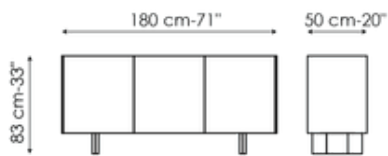

Data sheet

Width: 180cm
Depth: 50cm
Height: 65cm

Width: 180cm
Depth: 50cm
Height: 83cm

Width: 240cm
Depth: 50cm
Height: 65cm

Width: 240cm
Depth: 50cm
Height: 83cm

Finishes

Top

Silk finish ceramic
Calacatta macchia vecchia