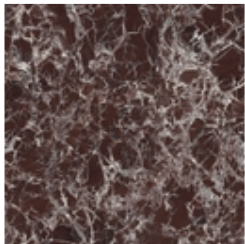

BONALDO

Outline

Designer: Mario Mazzer

The distinguishing feature of the Outline living room sideboard is wood, more specifically the warm canaletto walnut finish used for the entire frame. The top, which is slightly inset to emphasize the warmth and the quality of the wood, can be made of two different materials: canaletto walnut, like the frame, or ceramic to create an elegant contrast with the wooden frame. The base is available in two variants: with low feet, for those who prefer minimal silhouettes, or with diamond-shaped metal feet, for those who prefer objects with a strong personality. Available in versions with three or four doors, Outline stands out for the generous proportions and refined but discreet design, embellished by the choice of valuable materials.

Data sheet

Width: 180cm
Depth: 50cm
Height: 65cm

Width: 180cm
Depth: 50cm
Height: 83cm

Width: 240cm
Depth: 50cm
Height: 65cm

Width: 240cm
Depth: 50cm
Height: 83cm

Finishes

Top

Silk finish ceramic
Calacatta macchia vecchia

Mat ceramic
Ardesia grey

Glossy ceramic
Black Onyx

Glossy ceramic
Mountain peak

Glossy ceramic
Rosso imperiale

Veneered wood
Walnut Canaletto

Frame

Veneered wood
Walnut Canaletto

Feet

Painted metal
Mat dove grey

Painted metal
Supreme anthracite

Metal finish
Burnished

Painted metal
Mat bronze

Painted metal
Mat lead

Painted metal
Mat pearl gold

Materials, fabrics, leathers, colors and finishes are approximate and may slightly differ from actual ones. You can find the complete collection of Bonaldo fabrics and leathers on the website <https://bonaldo.biz>