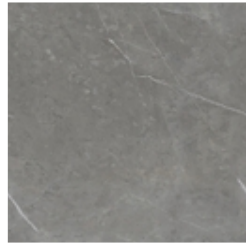

BONALDO

Outline

Designer: Mario Mazzer

The distinguishing feature of the Outline living room sideboard is wood, more specifically the warm canaletto walnut finish used for the entire frame. The top, which is slightly inset to emphasize the warmth and the quality of the wood, can be made of two different materials: canaletto walnut, like the frame, or ceramic to create an elegant contrast with the wooden frame. The base is available in two variants: with low feet, for those who prefer minimal silhouettes, or with diamond-shaped metal feet, for those who prefer objects with a strong personality. Available in versions with three or four doors, Outline stands out for the generous proportions and refined but discreet design, embellished by the choice of valuable materials.

Data sheet

Width: 180cm
Depth: 50cm
Height: 65cm

Width: 180cm
Depth: 50cm
Height: 83cm

Width: 240cm
Depth: 50cm
Height: 65cm

Width: 240cm
Depth: 50cm
Height: 83cm

Finishes

Top

Silk finish ceramic
Calacatta macchia vecchia

Mat ceramic
Ardesia grey

Glossy ceramic
Black Onyx

Glossy ceramic
Mountain peak

Glossy ceramic
Rosso imperiale

Veneered wood
Walnut Canaletto

Frame

Veneered wood
Walnut Canaletto

Feet