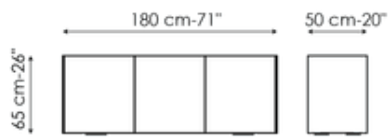

Data sheet

Width: 180cm
Depth: 50cm
Height: 65cm

Width: 180cm
Depth: 50cm
Height: 83cm

Width: 240cm
Depth: 50cm
Height: 65cm

Width: 240cm
Depth: 50cm
Height: 83cm

Finishes

Top

Silk finish ceramic
Calacatta macchia vecchia