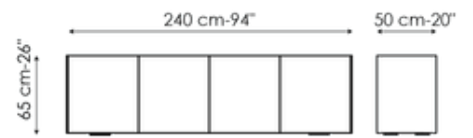

Data sheet

Width: 180cm
Depth: 50cm
Height: 65cm

Width: 180cm
Depth: 50cm
Height: 83cm

Width: 240cm
Depth: 50cm
Height: 65cm

Width: 240cm
Depth: 50cm
Height: 83cm

Finishes

Top

Silk finish ceramic
Calacatta macchia vecchia