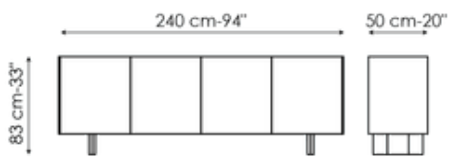

Data sheet

Width: 180cm
Depth: 50cm
Height: 65cm

Width: 180cm
Depth: 50cm
Height: 83cm

Width: 240cm
Depth: 50cm
Height: 65cm

Width: 240cm
Depth: 50cm
Height: 83cm

Finishes

Top

Silk finish ceramic
Calacatta macchia vecchia