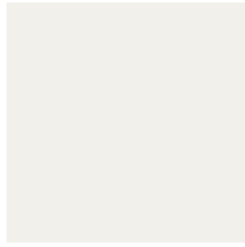

Data sheet

Owen

Width: 190-196-216-230cm

Depth: 240-245cm

Height: 85cm

Owen ego

Width: 190-196-216-230cm

Depth: 240-245cm

Height: 85cm

Finishes

Feet

Painted metal
Mat white

Painted metal
Mat dove grey

Painted metal
Supreme anthracite

Painted metal
Mat black

Painted metal
Mat pearl gold