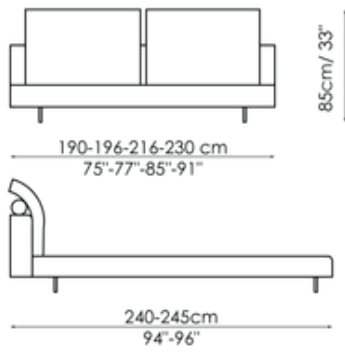

BONALDO

Owen

Owen is a modern design bed with strict, clean and timeless lines that can be included in any context without disrupting its essential character. Arranged in an orderly way in an impeccable visual balance, the abundant volumes of the headboard, made up of two large cushions supported by a padded bolster, enhance the sober and essential lines of the bed frame. The removable cover is made of fabric, leather or eco-leather while the feet are in painted metal, available in different colours. In the embroidered version (Owen ego), the cover is made of fabric; part of the bed frame is also embellished with embroidery that, in contrast with the simplicity of the cushions that form the headboard, add a sense of dynamism to the whole.

Data sheet

Owen

Width: 190-196-216-230cm

Depth: 240-245cm

Height: 85cm

Owen ego

Width: 190-196-216-230cm

Depth: 240-245cm

Height: 85cm

Finishes

Feet

Painted metal
Mat white

Painted metal
Mat dove grey

Painted metal
Supreme anthracite

Painted metal
Mat black

Painted metal
Mat pearl gold