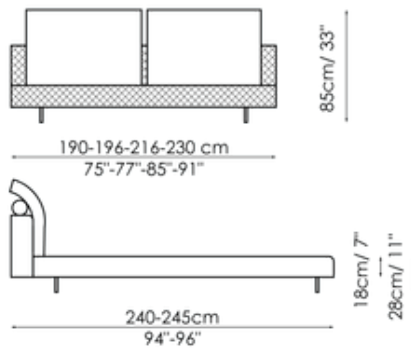

Data sheet

Owen

Width: 190-196-216-230cm

Depth: 240-245cm

Height: 85cm

Owen ego

Width: 190-196-216-230cm

Depth: 240-245cm

Height: 85cm

Finishes

Feet

Painted metal
Mat white

Painted metal
Mat dove grey

Painted metal
Supreme anthracite

Painted metal
Mat black

Painted metal
Mat pearl gold