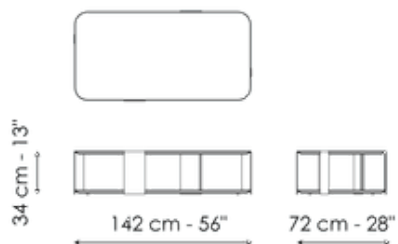

Data sheet

Paddle 40

Width: 40cm
Depth: 41cm
Height: 58cm

Paddle 96

Width: 96cm
Depth: 48cm
Height: 34cm

Paddle 97

Width: 96cm
Depth: 97cm
Height: 34cm

Paddle 142

Width: 140cm
Depth: 72cm
Height: 34cm

Finishes

Upper top and lower top

Veneered wood
Walnut Canaletto

Veneered wood
Coal oak

Frame

Painted metal
Mat bronze

Painted metal
Mat lead