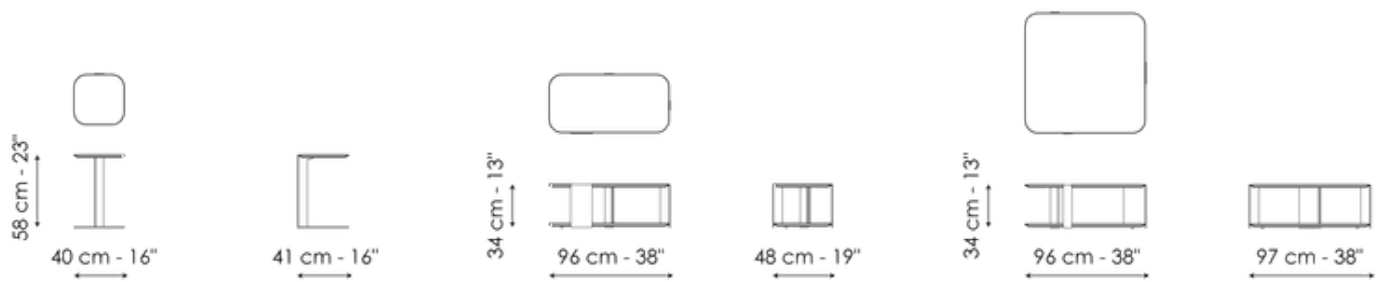

BONALDO

Paddle

Designer: Mauro Lipparini

With shapes inspired by the typical sports paddle to which it is an explicit tribute, Paddle is a collection of tables by Mauro Lipparini with a light and linear design. Available with two table tops (in Canaletto walnut or coal oak), the coffee tables are completed by a load-bearing structure in bronze or lead painted metal. The modern wooden coffee tables are distinguished by the clear-cut shapes of the tops and profiles and softened by the rounded edges. Arranged individually or in combination with other elements, they offer ample possibilities for insertion in the most disparate domestic and hospitality spaces.

Data sheet

Paddle 40

Width: 40cm
Depth: 41cm
Height: 58cm

Paddle 96

Width: 96cm
Depth: 48cm
Height: 34cm

Paddle 97

Width: 96cm
Depth: 97cm
Height: 34cm

Paddle 142

Width: 140cm
Depth: 72cm
Height: 34cm

Finishes

Upper top and lower top

Veneered wood
Walnut Canaletto

Veneered wood
Coal oak

Frame

Painted metal
Mat bronze

Painted metal
Mat lead