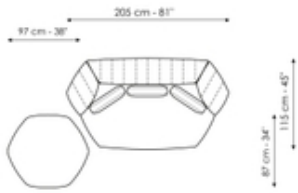

Height: 83cm

Sofa 205

Width: 205cm

Depth: 115cm

Height: 83cm

End section sofa

Width: 222cm

Depth: 115cm

Height: 83cm

Armchair

Width: 130cm

Depth: 115cm

Height: 83cm

Pouf

Width: 87cm

Depth: 97cm

Height: 39cm

Pouf

Width: 87cm

Composition 01

Width: 305cm

Composition 02

Width: 317cm

Depth: 97cm
Height: 39cm

Depth: 160cm
Height: 83cm

Depth: 160cm
Height: 83cm

Composition 03

Width: 205cm
Depth: 115cm
Height: 83cm

Composition 04

Width: 347cm
Depth: 160cm
Height: 83cm

Composition 05

Width: 430cm
Depth: 160cm
Height: 83cm