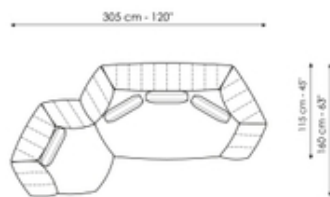

Height: 83cm

Sofa 205

Width: 205cm

Depth: 115cm

Height: 83cm

End section sofa

Width: 222cm

Depth: 115cm

Height: 83cm

Armchair

Width: 130cm

Depth: 115cm

Height: 83cm

Pouf

Width: 87cm

Depth: 97cm

Height: 39cm

Pouf

Width: 87cm

Composition 01

Width: 305cm

Composition 02

Width: 317cm

Depth: 97cm
Height: 39cm

Depth: 160cm
Height: 83cm

Depth: 160cm
Height: 83cm

Composition 03

Width: 205cm
Depth: 115cm
Height: 83cm

Composition 04

Width: 347cm
Depth: 160cm
Height: 83cm

Composition 05

Width: 430cm
Depth: 160cm
Height: 83cm