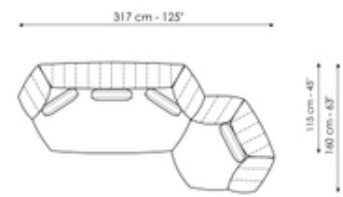

Height: 83cm

Sofa 205

Width: 205cm

Depth: 115cm

Height: 83cm

End section sofa

Width: 222cm

Depth: 115cm

Height: 83cm

Armchair

Width: 130cm

Depth: 115cm

Height: 83cm

Pouf

Width: 87cm

Depth: 97cm

Height: 39cm

Pouf

Width: 87cm

Composition 01

Width: 305cm

Composition 02

Width: 317cm

Depth: 97cm
Height: 39cm

Depth: 160cm
Height: 83cm

Depth: 160cm
Height: 83cm

Composition 03

Width: 205cm
Depth: 115cm
Height: 83cm

Composition 04

Width: 347cm
Depth: 160cm
Height: 83cm

Composition 05

Width: 430cm
Depth: 160cm
Height: 83cm