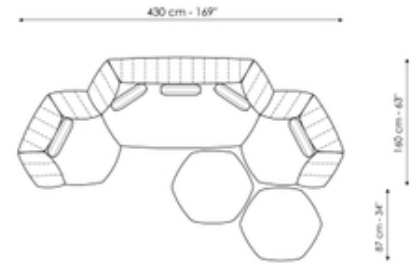

Data sheet

Sofa 265

Width: 265cm

Depth: 115cm

Height: 83cm

Sofa 235

Width: 235cm

Depth: 115cm

Height: 83cm

Armchair

Width: 130cm

Depth: 115cm

Height: 83cm

Pouf

Width: 87cm

Depth: 97cm

Height: 39cm

Pouf

Width: 87cm

Composition 01

Width: 305cm

Composition 02

Width: 317cm

Depth: 97cm
Height: 39cm

Depth: 160cm
Height: 83cm

Depth: 160cm
Height: 83cm

Composition 03

Width: 205cm
Depth: 115cm
Height: 83cm

Composition 04

Width: 347cm
Depth: 160cm
Height: 83cm

Composition 05

Width: 430cm
Depth: 160cm
Height: 83cm