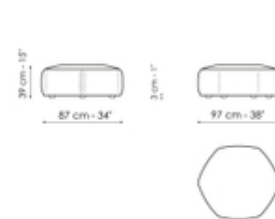

Height: 83cm

Sofa 205

Width: 205cm

Depth: 115cm

Height: 83cm

End section sofa

Width: 222cm

Depth: 115cm

Height: 83cm

Armchair

Width: 130cm

Depth: 115cm

Height: 83cm

Pouf

Width: 87cm

Depth: 97cm

Height: 39cm

Pouf

Width: 87cm

Composition 01

Width: 305cm

Composition 02

Width: 317cm

Depth: 97cm
Height: 39cm

Depth: 160cm
Height: 83cm

Depth: 160cm
Height: 83cm

Composition 03

Width: 205cm
Depth: 115cm
Height: 83cm

Composition 04

Width: 347cm
Depth: 160cm
Height: 83cm

Composition 05

Width: 430cm
Depth: 160cm
Height: 83cm