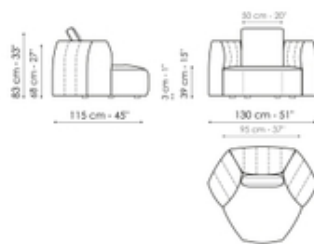

Height: 83cm

Sofa 205

Width: 205cm

Depth: 115cm

Height: 83cm

End section sofa

Width: 222cm

Depth: 115cm

Height: 83cm

Armchair

Width: 130cm

Depth: 115cm

Height: 83cm

Pouf

Width: 87cm

Depth: 97cm

Height: 39cm

Pouf

Width: 87cm

Composition 01

Width: 305cm

Composition 02

Width: 317cm

Depth: 97cm
Height: 39cm

Depth: 160cm
Height: 83cm

Depth: 160cm
Height: 83cm

Composition 03

Width: 205cm
Depth: 115cm
Height: 83cm

Composition 04

Width: 347cm
Depth: 160cm
Height: 83cm

Composition 05

Width: 430cm
Depth: 160cm
Height: 83cm