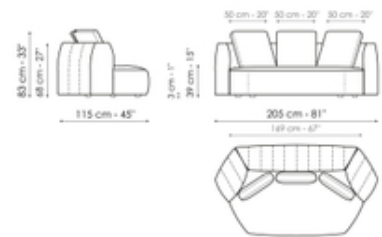

Data sheet

Sofa 265

Width: 265cm

Depth: 115cm

Height: 83cm

Sofa 235

Width: 235cm

Depth: 115cm

Height: 83cm

Sofa 205

Width: 205cm

Depth: 115cm

Height: 83cm

End section sofa

Width: 222cm

Depth: 115cm

Height: 83cm

Armchair

Width: 130cm

Depth: 115cm

Height: 83cm

Pouf

Width: 87cm

Depth: 97cm

Depth: 160cm
Height: 83cm

Depth: 160cm
Height: 83cm

Composition 03

Width: 205cm
Depth: 115cm
Height: 83cm

Composition 04

Width: 347cm
Depth: 160cm
Height: 83cm

Composition 05

Width: 430cm
Depth: 160cm
Height: 83cm