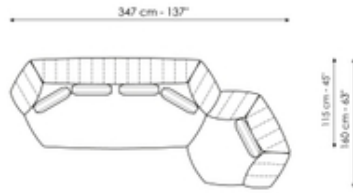

Height: 83cm

Sofa 205

Width: 205cm

Depth: 115cm

Height: 83cm

End section sofa

Width: 222cm

Depth: 115cm

Height: 83cm

Armchair

Width: 130cm

Depth: 115cm

Height: 83cm

Pouf

Width: 87cm

Depth: 97cm

Height: 39cm

Pouf

Width: 87cm

Composition 01

Width: 305cm

Composition 02

Width: 317cm

Depth: 97cm
Height: 39cm

Depth: 160cm
Height: 83cm

Depth: 160cm
Height: 83cm

Composition 03

Width: 205cm
Depth: 115cm
Height: 83cm

Composition 04

Width: 347cm
Depth: 160cm
Height: 83cm

Composition 05

Width: 430cm
Depth: 160cm
Height: 83cm