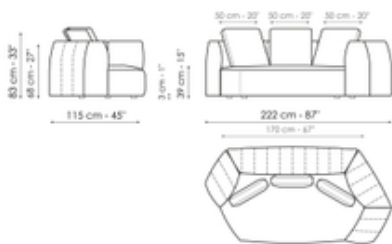

Data sheet

Sofa 265

Width: 265cm

Depth: 115cm

Height: 83cm

Sofa 235

Width: 235cm

Depth: 115cm

Height: 83cm

Sofa 205

Width: 205cm

Depth: 115cm

Height: 83cm

End section sofa

Width: 222cm

Depth: 115cm

Height: 83cm

Armchair

Width: 130cm

Depth: 115cm

Height: 83cm

Pouf

Width: 87cm

Depth: 97cm

Depth: 160cm
Height: 83cm

Depth: 160cm
Height: 83cm

Composition 03

Width: 205cm
Depth: 115cm
Height: 83cm

Composition 04

Width: 347cm
Depth: 160cm
Height: 83cm

Composition 05

Width: 430cm
Depth: 160cm
Height: 83cm