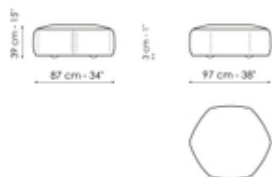

Height: 83cm

Sofa 205

Width: 205cm

Depth: 115cm

Height: 83cm

End section sofa

Width: 222cm

Depth: 115cm

Height: 83cm

Armchair

Width: 130cm

Depth: 115cm

Height: 83cm

Pouf

Width: 87cm

Depth: 97cm

Height: 39cm

Pouf

Width: 87cm

Composition 01

Width: 305cm

Composition 02

Width: 317cm

Depth: 97cm
Height: 39cm

Depth: 160cm
Height: 83cm

Depth: 160cm
Height: 83cm

Composition 03

Width: 205cm
Depth: 115cm
Height: 83cm

Composition 04

Width: 347cm
Depth: 160cm
Height: 83cm

Composition 05

Width: 430cm
Depth: 160cm
Height: 83cm