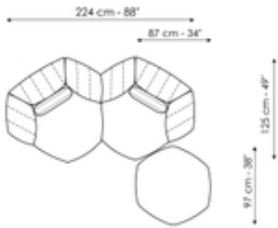

Height: 83cm

Armchair

Width: 130cm

Depth: 115cm

Height: 83cm

Pouf

Width: 87cm

Depth: 97cm

Height: 39cm

Pouf

Width: 87cm

Composition 01

Width: 305cm

Composition 02

Width: 317cm

Depth: 97cm
Height: 39cm

Depth: 160cm
Height: 83cm

Depth: 160cm
Height: 83cm

Composition 03

Width: 205cm
Depth: 115cm
Height: 83cm

Composition 04

Width: 347cm
Depth: 160cm
Height: 83cm

Composition 05

Width: 430cm
Depth: 160cm
Height: 83cm

Composition 06

Width: 224cm
Depth: 125cm
Height: 83cm

Finishes

Feet

Wood
Anthracite grey

Materials, fabrics, leathers, colors and finishes are approximate and may slightly differ from actual ones. You can find the complete collection of Bonaldo fabrics and leathers on the website <https://bonaldo.biz>