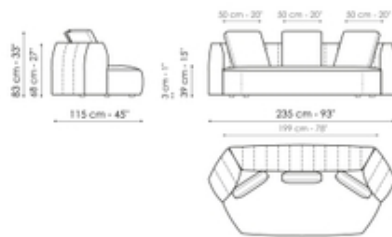

Data sheet

Sofa 265

Width: 265cm

Depth: 115cm

Height: 83cm

Sofa 235

Width: 235cm

Depth: 115cm

Height: 83cm

Sofa 205

Width: 205cm

Depth: 115cm

Height: 83cm

End section sofa

Width: 222cm

Depth: 115cm

Height: 83cm

Armchair

Width: 130cm

Depth: 115cm

Height: 83cm

Pouf

Width: 87cm

Depth: 97cm

Height: 39cm

Pouf

Width: 87cm

Composition 01

Width: 305cm

Composition 02

Width: 317cm

Depth: 97cm
Height: 39cm