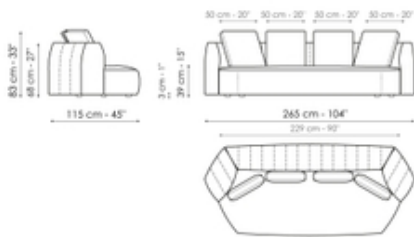

Data sheet

Sofa 265

Width: 265cm

Depth: 115cm

Height: 83cm

Sofa 235

Width: 235cm

Depth: 115cm

Height: 83cm

Sofa 205

Width: 205cm

Depth: 115cm

Height: 83cm

End section sofa

Width: 222cm

Depth: 115cm

Height: 39cm

Pouf

Width: 87cm

Composition 01

Width: 305cm

Composition 02

Width: 317cm

Depth: 97cm
Height: 39cm

Depth: 160cm
Height: 83cm

Depth: 160cm
Height: 83cm

Composition 03

Width: 205cm
Depth: 115cm
Height: 83cm

Composition 04

Width: 347cm
Depth: 160cm
Height: 83cm

Composition 05

Width: 430cm
Depth: 160cm
Height: 83cm