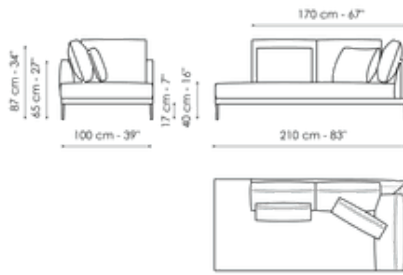

## Sofa 175

Width: 175cm  
Depth: 100cm  
Height: 87cm

## End section sofa 225 - 2 seats

Width: 225cm  
Depth: 100cm  
Height: 87cm

## End section sofa 160

Width: 160cm

Depth: 100cm  
Height: 87cm

Depth: 100cm  
Height: 87cm

Depth: 100cm  
Height: 87cm

**Meridiana 230x120**

Width: 230cm  
Depth: 120cm  
Height: 87cm

**Meridiana 210x100**

Width: 210cm  
Depth: 100cm  
Height: 87cm

**Chaise longue 100x160**

Width: 160cm  
Depth: 100cm  
Height: 87cm

**Corner**

Width: 100cm  
Depth: 100cm  
Height: 87cm

**Armchair H 75**

Width: 75cm  
Depth: 75cm  
Height: 65cm