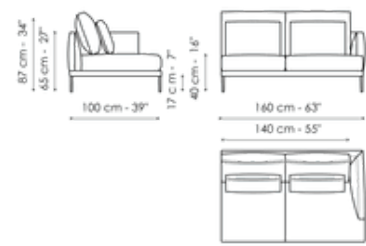

## Sofa 205

Width: 205cm  
Depth: 100cm  
Height: 87cm

## Sofa 175

Width: 175cm  
Depth: 100cm  
Height: 87cm

## End section sofa 225 - 2 seats

Width: 225cm  
Depth: 100cm  
Height: 87cm

## End section sofa 160

Width: 160cm

Depth: 100cm  
Height: 87cm

Depth: 100cm  
Height: 87cm

Depth: 100cm  
Height: 87cm

**Meridiana 230x120**

Width: 230cm  
Depth: 120cm  
Height: 87cm

**Meridiana 210x100**