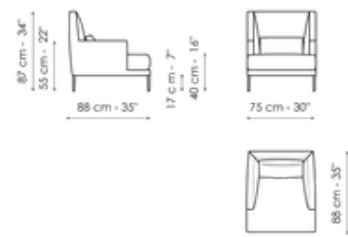

## End section sofa 160

Width: 160cm

Depth: 100cm  
Height: 87cm

Depth: 100cm  
Height: 87cm

Depth: 100cm  
Height: 87cm

**Meridiana 230x120**

Width: 230cm  
Depth: 120cm  
Height: 87cm

**Meridiana 210x100**

Width: 210cm  
Depth: 100cm  
Height: 87cm

**Chaise longue 100x160**

Width: 160cm  
Depth: 100cm  
Height: 87cm

**Corner**

Width: 100cm  
Depth: 100cm  
Height: 87cm

**Armchair H 75**

Width: 75cm  
Depth: 75cm  
Height: 65cm

**Armchair H 87**

Width: 75cm  
Depth: 88cm  
Height: 87cm

**Pouf 100x100**

Width: 100cm

**Pouf 85x50**

Width: 85cm

**Pouf 75x50**

Width: 75cm

Depth: 100cm  
Height: 40cm

Depth: 50cm  
Height: 40cm

Depth: 50cm  
Height: 40cm