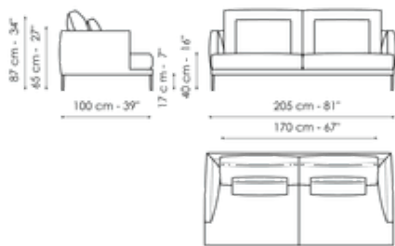

## Sofa 275

Width: 275cm  
Depth: 100cm  
Height: 87cm

## Sofa 245 - 2 seats

Width: 245cm  
Depth: 100cm  
Height: 87cm

## Sofa 245 - 3 seats

Width: 245cm  
Depth: 100cm  
Height: 87cm

## Sofa 205

Width: 205cm  
Depth: 100cm  
Height: 87cm