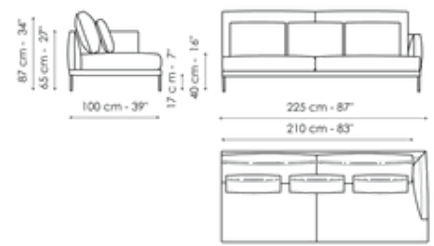

## Sofa 245 - 2 seats

Width: 245cm  
Depth: 100cm  
Height: 87cm

## Sofa 245 - 3 seats

Width: 245cm  
Depth: 100cm  
Height: 87cm

## Sofa 205

Width: 205cm  
Depth: 100cm  
Height: 87cm

## Sofa 175

Width: 175cm  
Depth: 100cm  
Height: 87cm