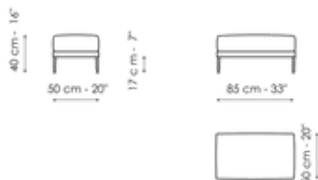

## End section sofa 160

Width: 160cm

Depth: 100cm  
Height: 87cm

Depth: 100cm  
Height: 87cm

Depth: 100cm  
Height: 87cm

**Meridiana 230x120**

Width: 230cm  
Depth: 120cm  
Height: 87cm

**Meridiana 210x100**

Width: 210cm  
Depth: 100cm  
Height: 87cm

**Chaise longue 100x160**

Width: 160cm  
Depth: 100cm  
Height: 87cm

**Corner**

Width: 100cm  
Depth: 100cm  
Height: 87cm

**Armchair H 75**

Width: 75cm  
Depth: 75cm  
Height: 65cm

**Armchair H 87**

Width: 75cm  
Depth: 88cm  
Height: 87cm

**Pouf 100x100**

Width: 100cm

**Pouf 85x50**

Width: 85cm

**Pouf 75x50**

Width: 75cm

Depth: 100cm  
Height: 40cm

Depth: 50cm  
Height: 40cm

Depth: 50cm  
Height: 40cm