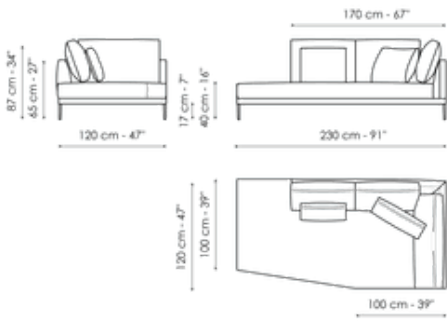

## Sofa 175

Width: 175cm  
Depth: 100cm  
Height: 87cm

## End section sofa 225 - 2 seats

Width: 225cm  
Depth: 100cm  
Height: 87cm

## End section sofa 160

Width: 160cm

Depth: 100cm  
Height: 87cm

Depth: 100cm  
Height: 87cm

Depth: 100cm  
Height: 87cm

**Meridiana 230x120**

Width: 230cm  
Depth: 120cm  
Height: 87cm

**Meridiana 210x100**

Width: 210cm  
Depth: 100cm  
Height: 87cm

**Chaise longue 100x160**

Width: 160cm  
Depth: 100cm  
Height: 87cm

**Corner**

Width: 100cm  
Depth: 100cm  
Height: 87cm

**Armchair H 75**

Width: 75cm  
Depth: 75cm  
Height: 65cm