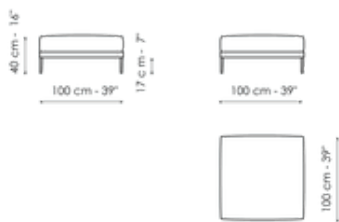

## End section sofa 160

Width: 160cm

Depth: 100cm  
Height: 87cm

Depth: 100cm  
Height: 87cm

Depth: 100cm  
Height: 87cm

**Meridiana 230x120**

Width: 230cm  
Depth: 120cm  
Height: 87cm

**Meridiana 210x100**

Width: 210cm  
Depth: 100cm  
Height: 87cm

**Chaise longue 100x160**

Width: 160cm  
Depth: 100cm  
Height: 87cm

**Corner**

Width: 100cm  
Depth: 100cm  
Height: 87cm

**Armchair H 75**

Width: 75cm  
Depth: 75cm  
Height: 65cm

**Armchair H 87**

Width: 75cm  
Depth: 88cm  
Height: 87cm

**Pouf 100x100**

Width: 100cm

**Pouf 85x50**

Width: 85cm

**Pouf 75x50**

Width: 75cm

Depth: 100cm  
Height: 40cm

Depth: 50cm  
Height: 40cm

Depth: 50cm  
Height: 40cm