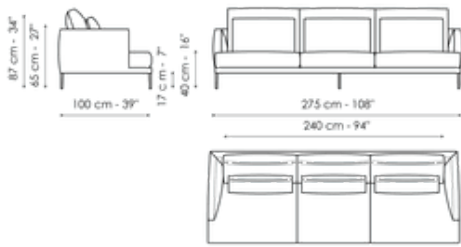

Data sheet

Sofa 275

Width: 275cm
Depth: 100cm
Height: 87cm