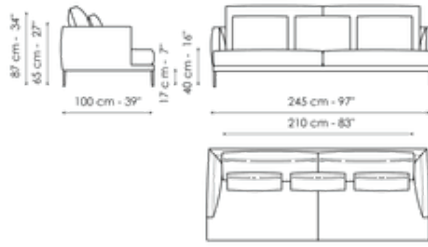

## Sofa 275

Width: 275cm  
Depth: 100cm  
Height: 87cm

## Sofa 245 - 2 seats

Width: 245cm  
Depth: 100cm  
Height: 87cm

## Sofa 205

Width: 205cm  
Depth: 100cm  
Height: 87cm

## End section sofa 160

Width: 160cm

Depth: 100cm  
Height: 87cm

Depth: 100cm  
Height: 87cm

Depth: 100cm  
Height: 87cm

**Meridiana 230x120**

Width: 230cm  
Depth: 120cm  
Height: 87cm

**Meridiana 210x100**