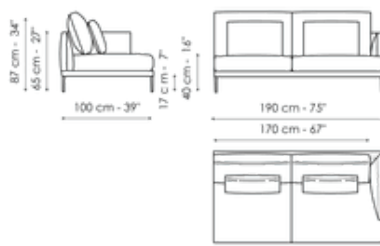

End section sofa 190

Width: 190cm