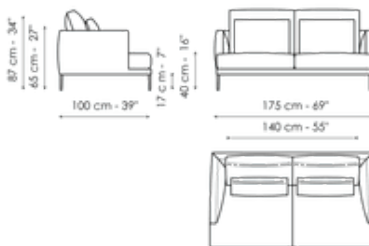

## Sofa 275

Width: 275cm  
Depth: 100cm  
Height: 87cm

## Sofa 245 - 2 seats

Width: 245cm  
Depth: 100cm  
Height: 87cm

## Sofa 245 - 3 seats

Width: 245cm  
Depth: 100cm  
Height: 87cm

## Sofa 205

Width: 205cm  
Depth: 100cm  
Height: 87cm