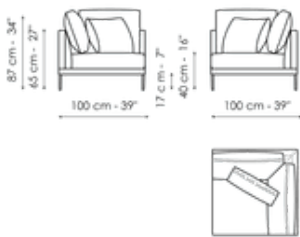

## End section sofa 160

Width: 160cm

Depth: 100cm  
Height: 87cm

Depth: 100cm  
Height: 87cm

Depth: 100cm  
Height: 87cm

**Meridiana 230x120**

Width: 230cm  
Depth: 120cm  
Height: 87cm

**Meridiana 210x100**

Width: 210cm  
Depth: 100cm  
Height: 87cm

**Chaise longue 100x160**

Width: 160cm  
Depth: 100cm  
Height: 87cm

**Corner**

Width: 100cm  
Depth: 100cm  
Height: 87cm

**Armchair H 75**

Width: 75cm  
Depth: 75cm  
Height: 65cm

**Armchair H 87**

Width: 75cm  
Depth: 88cm  
Height: 87cm

**Pouf 100x100**

Width: 100cm

**Pouf 85x50**

Width: 85cm

**Pouf 75x50**

Width: 75cm

Depth: 100cm  
Height: 40cm

Depth: 50cm  
Height: 40cm

Depth: 50cm  
Height: 40cm