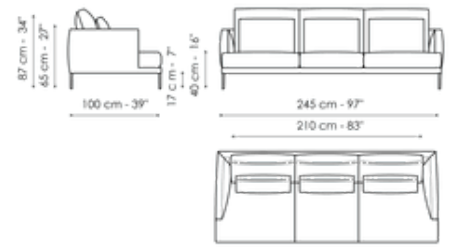

## Sofa 275

Width: 275cm  
Depth: 100cm  
Height: 87cm

## Sofa 245 - 2 seats

Width: 245cm  
Depth: 100cm  
Height: 87cm

## Sofa 205

Width: 205cm  
Depth: 100cm  
Height: 87cm

## End section sofa 160

Width: 160cm

Depth: 100cm  
Height: 87cm

Depth: 100cm  
Height: 87cm

Depth: 100cm  
Height: 87cm

**Meridiana 230x120**

Width: 230cm  
Depth: 120cm  
Height: 87cm

**Meridiana 210x100**