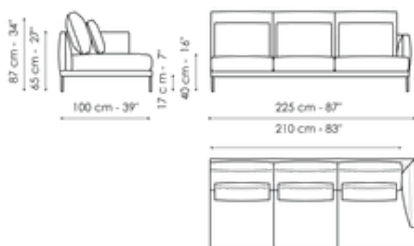

End section sofa 225 - 3 seats

Width: 225cm