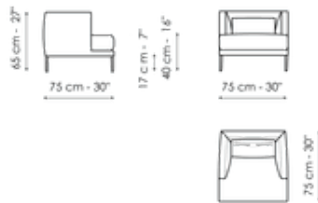

## End section sofa 160

Width: 160cm

Depth: 100cm  
Height: 87cm

Depth: 100cm  
Height: 87cm

Depth: 100cm  
Height: 87cm

**Meridiana 230x120**

Width: 230cm  
Depth: 120cm  
Height: 87cm

**Meridiana 210x100**

Width: 210cm  
Depth: 100cm  
Height: 87cm

**Chaise longue 100x160**

Width: 160cm  
Depth: 100cm  
Height: 87cm

**Corner**

Width: 100cm  
Depth: 100cm  
Height: 87cm

**Armchair H 75**

Width: 75cm  
Depth: 75cm  
Height: 65cm

**Armchair H 87**

Width: 75cm  
Depth: 88cm  
Height: 87cm

**Pouf 100x100**

Width: 100cm

**Pouf 85x50**

Width: 85cm

**Pouf 75x50**

Width: 75cm

Depth: 100cm  
Height: 40cm

Depth: 50cm  
Height: 40cm

Depth: 50cm  
Height: 40cm