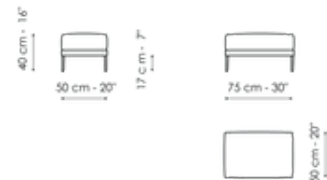

## End section sofa 160

Width: 160cm

Depth: 100cm  
Height: 87cm

Depth: 100cm  
Height: 87cm

Depth: 100cm  
Height: 87cm

**Meridiana 230x120**

Width: 230cm  
Depth: 120cm  
Height: 87cm

**Meridiana 210x100**

Width: 210cm  
Depth: 100cm  
Height: 87cm

**Chaise longue 100x160**

Width: 160cm  
Depth: 100cm  
Height: 87cm

**Corner**

Width: 100cm  
Depth: 100cm  
Height: 87cm

**Armchair H 75**

Width: 75cm  
Depth: 75cm  
Height: 65cm

**Armchair H 87**

Width: 75cm  
Depth: 88cm  
Height: 87cm

**Pouf 100x100**

Width: 100cm

**Pouf 85x50**

Width: 85cm

**Pouf 75x50**

Width: 75cm

Depth: 100cm  
Height: 40cm

Depth: 50cm  
Height: 40cm

Depth: 50cm  
Height: 40cm