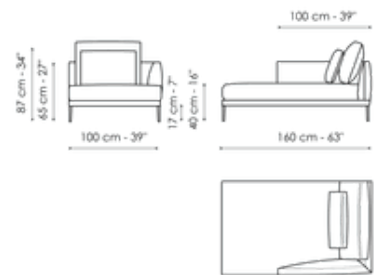

## End section sofa 160

Width: 160cm

Depth: 100cm  
Height: 87cm

Depth: 100cm  
Height: 87cm

Depth: 100cm  
Height: 87cm

**Meridiana 230x120**

Width: 230cm  
Depth: 120cm  
Height: 87cm

**Meridiana 210x100**

Width: 210cm  
Depth: 100cm  
Height: 87cm

**Chaise longue 100x160**

Width: 160cm  
Depth: 100cm  
Height: 87cm

**Corner**

Width: 100cm  
Depth: 100cm  
Height: 87cm

**Armchair H 75**

Width: 75cm  
Depth: 75cm  
Height: 65cm

**Armchair H 87**

Width: 75cm  
Depth: 88cm  
Height: 87cm

**Pouf 100x100**

Width: 100cm

**Pouf 85x50**

Width: 85cm

**Pouf 75x50**

Width: 75cm

Depth: 100cm  
Height: 40cm

Depth: 50cm  
Height: 40cm

Depth: 50cm  
Height: 40cm