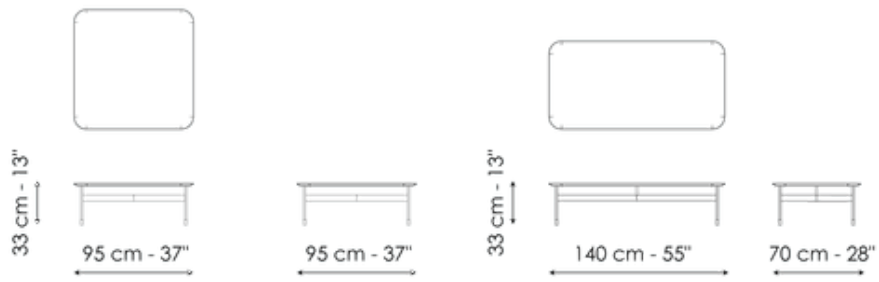

## Peak

Designer: Mauro Lipparini

Different in size and shape, the coffee tables of the Peak collection share a slender and essential outline, typified by a flared top section and thin metal legs. The diagonal buttressed base fulfills a twin role: on the one hand it reinforces the load bearing resistance, while on the other it sums up the style and sophistication of the piece. The tremendous attention to details is revealed even in the smallest elements, such as the support feet which provide a sense of stability both physically and visually.

## Peak 95

Width: 95cm

Depth: 95cm

Height: 33cm

## Peak 140

Width: 140cm

Depth: 70cm

Height: 33cm