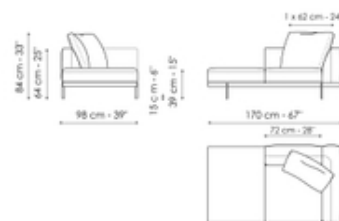

Height: 84cm

End section sofa with tray 266

Width: 266cm

End section sofa with tray 218

Width: 218cm

Center section 216

Width: 216cm

Depth: 98cm
Height: 84cm

Depth: 98cm
Height: 84cm

Depth: 98cm
Height: 84cm

Center section 192

Width: 192cm
Depth: 98cm
Height: 84cm

Center section 144

Width: 144cm
Depth: 98cm
Height: 84cm

Center section with tray 264

Width: 264cm
Depth: 98cm
Height: 84cm

Center section with tray 240

Width: 240cm
Depth: 98cm
Height: 84cm

Center section with tray 192

Width: 192cm
Depth: 98cm
Height: 84cm

Dormeuse 242

Width: 242cm
Depth: 98cm
Height: 84cm

Dormeuse 218

Width: 218cm

Width: 192cm
Depth: 98cm
Height: 84cm

Penisola 144

Width: 144cm
Depth: 98cm
Height: 84cm

Meridiana

Width: 242cm
Depth: 98cm
Height: 84cm

Chaise longue

Width: 170cm
Depth: 98cm
Height: 84cm

Chaise large