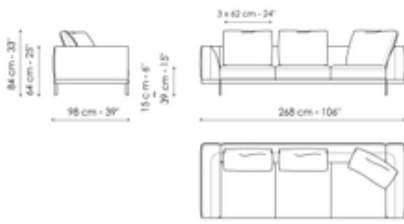

Data sheet

Sofa 268

Width: 268cm

Depth: 98cm

Height: 84cm

Sofa 244

Width: 244cm

Depth: 98cm

Height: 84cm

Sofa 196

Width: 196cm

Depth: 98cm

Height: 84cm

End section sofa 242

Width: 242cm

Depth: 98cm

Depth: 98cm
Height: 84cm

Depth: 98cm
Height: 84cm

Center section 192

Width: 192cm
Depth: 98cm
Height: 84cm

Center section 144

Width: 144cm
Depth: 98cm
Height: 84cm

Center section with tray 264

Width: 264cm
Depth: 98cm
Height: 84cm

Width: 68cm

Depth: 72cm
Height: 39cm

Depth: 24cm
Height: 27cm

Depth: 24cm
Height: 27cm

Armrest 116

Width: 116cm
Depth: cm
Height: 31cm

Armrest 68

Width: 68cm
Depth: cm
Height: 31cm