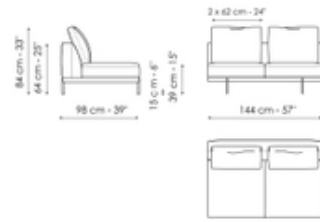

Height: 84cm

End section sofa 218

Width: 218cm

Depth: 98cm

Height: 84cm

End section sofa 170

Width: 170cm

Depth: 98cm

Height: 84cm

End section sofa with tray 266

Width: 266cm

End section sofa with tray 218

Width: 218cm

Center section 216

Width: 216cm

Depth: 98cm
Height: 84cm

Depth: 98cm
Height: 84cm

Depth: 98cm
Height: 84cm

Center section 192

Width: 192cm
Depth: 98cm
Height: 84cm

Center section 144

Width: 144cm
Depth: 98cm
Height: 84cm

Center section with tray 264

Width: 264cm
Depth: 98cm
Height: 84cm

Center section with tray 240

Width: 240cm
Depth: 98cm
Height: 84cm

Center section with tray 192

Width: 192cm
Depth: 98cm
Height: 84cm

Dormeuse 242

Width: 242cm
Depth: 98cm
Height: 84cm

Dormeuse 218

Width: 218cm