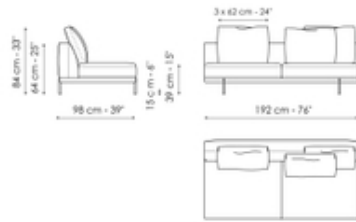

Height: 84cm

End section sofa 218

Width: 218cm

Depth: 98cm

Height: 84cm

End section sofa 170

Width: 170cm

Depth: 98cm

Height: 84cm

End section sofa with tray 266

Width: 266cm

End section sofa with tray 218

Width: 218cm

Center section 216

Width: 216cm

Depth: 98cm
Height: 84cm

Depth: 98cm
Height: 84cm

Depth: 98cm
Height: 84cm

Center section 192

Width: 192cm
Depth: 98cm
Height: 84cm

Center section 144

Width: 144cm
Depth: 98cm
Height: 84cm

Center section with tray 264

Width: 264cm
Depth: 98cm
Height: 84cm

Center section with tray 240

Width: 240cm
Depth: 98cm
Height: 84cm

Center section with tray 192

Width: 192cm
Depth: 98cm
Height: 84cm

Dormeuse 242

Width: 242cm
Depth: 98cm
Height: 84cm

Dormeuse 218

Width: 218cm