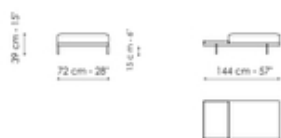

Depth: 98cm
Height: 84cm

Depth: 98cm
Height: 84cm

Center section 192

Width: 192cm
Depth: 98cm
Height: 84cm

Center section 144

Width: 144cm
Depth: 98cm
Height: 84cm

Center section with tray 264

Width: 264cm
Depth: 98cm
Height: 84cm

Width: 192cm
Depth: 98cm
Height: 84cm

Penisola 144

Width: 144cm
Depth: 98cm
Height: 84cm

Meridiana

Width: 242cm
Depth: 98cm
Height: 84cm

Chaise longue

Width: 170cm
Depth: 98cm
Height: 84cm

Chaise large

Width: 218cm
Depth: 96cm
Height: 84cm

Pouf

Width: 144cm
Depth: 72cm
Height: 39cm

Pouf with tray

Width: 144cm

Magazine holder armrest

Width: 95cm

Coffee table

Width: 68cm

Depth: 72cm
Height: 39cm

Depth: 24cm
Height: 27cm

Depth: 24cm
Height: 27cm

Armrest 116

Width: 116cm
Depth: cm
Height: 31cm

Armrest 68

Width: 68cm
Depth: cm
Height: 31cm