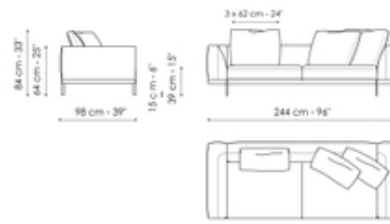

Data sheet

Sofa 268

Width: 268cm

Depth: 98cm

Height: 84cm

Sofa 244

Width: 244cm

Depth: 98cm

Height: 84cm

Sofa 196

Width: 196cm

Depth: 98cm

Height: 84cm

End section sofa 242

Width: 242cm

Depth: 98cm

Height: 84cm

End section sofa 218

Width: 218cm

Depth: 98cm

Height: 84cm

End section sofa 170

Width: 170cm

Depth: 98cm

Depth: 98cm
Height: 84cm

Depth: 98cm
Height: 84cm

Center section 192

Width: 192cm
Depth: 98cm
Height: 84cm

Center section 144

Width: 144cm
Depth: 98cm
Height: 84cm

Center section with tray 264

Width: 264cm
Depth: 98cm
Height: 84cm