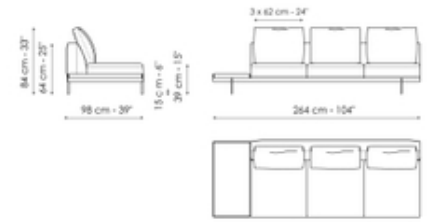

Height: 84cm

End section sofa 218

Width: 218cm

Depth: 98cm

Height: 84cm

End section sofa 170

Width: 170cm

Depth: 98cm

Height: 84cm

End section sofa with tray 266

Width: 266cm

End section sofa with tray 218

Width: 218cm

Center section 216

Width: 216cm

Depth: 98cm
Height: 84cm

Depth: 98cm
Height: 84cm

Depth: 98cm
Height: 84cm

Center section 192

Width: 192cm
Depth: 98cm
Height: 84cm

Center section 144

Width: 144cm
Depth: 98cm
Height: 84cm

Center section with tray 264

Width: 264cm
Depth: 98cm
Height: 84cm

Center section with tray 240

Width: 240cm
Depth: 98cm
Height: 84cm

Center section with tray 192

Width: 192cm
Depth: 98cm
Height: 84cm

Dormeuse 242

Width: 242cm
Depth: 98cm
Height: 84cm

Dormeuse 218

Width: 218cm