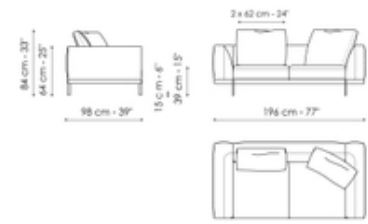

Data sheet

Sofa 268

Width: 268cm

Depth: 98cm

Height: 84cm

Sofa 244

Width: 244cm

Depth: 98cm

Height: 84cm

Sofa 196

Width: 196cm

Depth: 98cm

Height: 84cm

End section sofa 242

Width: 242cm

Depth: 98cm

Height: 84cm

End section sofa 218

Width: 218cm

Depth: 98cm

Height: 84cm

End section sofa 170

Width: 170cm

Depth: 98cm

Depth: 98cm
Height: 84cm

Depth: 98cm
Height: 84cm

Center section 192

Width: 192cm
Depth: 98cm
Height: 84cm

Center section 144

Width: 144cm
Depth: 98cm
Height: 84cm

Center section with tray 264

Width: 264cm
Depth: 98cm
Height: 84cm