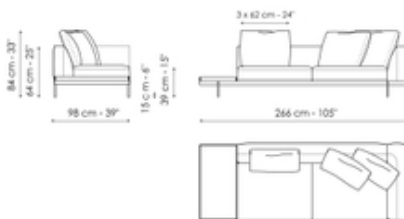

Height: 84cm

Sofa 196

Width: 196cm

Depth: 98cm

Height: 84cm

End section sofa 242

Width: 242cm

Depth: 98cm

Height: 84cm

End section sofa 218

Width: 218cm

Depth: 98cm

Height: 84cm

End section sofa 170

Width: 170cm

Depth: 98cm

Height: 84cm

End section sofa with tray 266

Width: 266cm

End section sofa with tray 218

Width: 218cm

Center section 216

Width: 216cm

Depth: 98cm
Height: 84cm

Depth: 98cm
Height: 84cm

Depth: 98cm
Height: 84cm

Center section 192

Width: 192cm
Depth: 98cm
Height: 84cm

Center section 144

Width: 144cm
Depth: 98cm
Height: 84cm

Center section with tray 264

Width: 264cm
Depth: 98cm
Height: 84cm