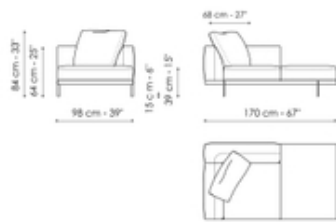

Depth: 98cm
Height: 84cm

Depth: 98cm
Height: 84cm

Center section 192

Width: 192cm
Depth: 98cm
Height: 84cm

Center section 144

Width: 144cm
Depth: 98cm
Height: 84cm

Center section with tray 264

Width: 264cm
Depth: 98cm
Height: 84cm

Dormeuse 170

Width: 170cm

Penisola 216

Width: 216cm

Depth: 98cm
Height: 84cm

Depth: 98cm
Height: 84cm

Depth: 98cm
Height: 84cm

Penisola 192

Width: 192cm
Depth: 98cm
Height: 84cm

Penisola 144

Width: 144cm
Depth: 98cm
Height: 84cm

Meridiana

Width: 242cm
Depth: 98cm
Height: 84cm

Chaise longue

Width: 170cm
Depth: 98cm
Height: 84cm

Chaise large

Width: 218cm
Depth: 96cm
Height: 84cm

Pouf

Width: 144cm
Depth: 72cm
Height: 39cm

Pouf with tray

Width: 144cm

Magazine holder armrest

Width: 95cm

Coffee table