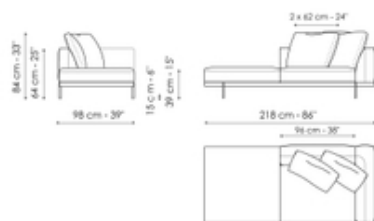

Height: 84cm

End section sofa with tray 266

Width: 266cm

End section sofa with tray 218

Width: 218cm

Center section 216

Width: 216cm

Depth: 98cm
Height: 84cm

Depth: 98cm
Height: 84cm

Depth: 98cm
Height: 84cm

Center section 192

Width: 192cm
Depth: 98cm
Height: 84cm

Center section 144

Width: 144cm
Depth: 98cm
Height: 84cm

Center section with tray 264

Width: 264cm
Depth: 98cm
Height: 84cm

Center section with tray 240

Width: 240cm
Depth: 98cm
Height: 84cm

Center section with tray 192

Width: 192cm
Depth: 98cm
Height: 84cm

Dormeuse 242

Width: 242cm
Depth: 98cm
Height: 84cm

Dormeuse 218

Width: 218cm

Width: 192cm
Depth: 98cm
Height: 84cm

Penisola 144

Width: 144cm
Depth: 98cm
Height: 84cm

Meridiana

Width: 242cm
Depth: 98cm
Height: 84cm

Chaise longue

Width: 170cm
Depth: 98cm
Height: 84cm

Chaise large