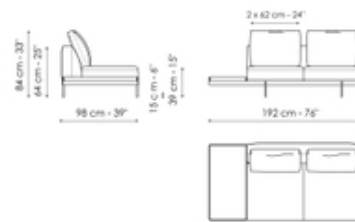

Height: 84cm

End section sofa with tray 266

Width: 266cm

End section sofa with tray 218

Width: 218cm

Center section 216

Width: 216cm

Depth: 98cm
Height: 84cm

Depth: 98cm
Height: 84cm

Depth: 98cm
Height: 84cm

Center section 192

Width: 192cm
Depth: 98cm
Height: 84cm

Center section 144

Width: 144cm
Depth: 98cm
Height: 84cm

Center section with tray 264

Width: 264cm
Depth: 98cm
Height: 84cm

Center section with tray 240

Width: 240cm
Depth: 98cm
Height: 84cm

Center section with tray 192

Width: 192cm
Depth: 98cm
Height: 84cm

Dormeuse 242

Width: 242cm
Depth: 98cm
Height: 84cm

Dormeuse 218

Width: 218cm

Width: 192cm
Depth: 98cm
Height: 84cm

Penisola 144

Width: 144cm
Depth: 98cm
Height: 84cm

Meridiana

Width: 242cm
Depth: 98cm
Height: 84cm

Chaise longue

Width: 170cm
Depth: 98cm
Height: 84cm

Chaise large