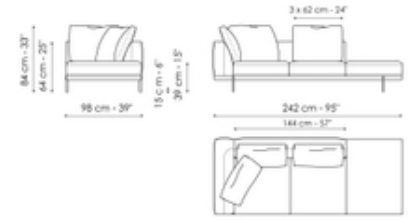

Center section with tray 240

Width: 240cm
Depth: 98cm
Height: 84cm

Center section with tray 192

Width: 192cm
Depth: 98cm
Height: 84cm

Dormeuse 242

Width: 242cm
Depth: 98cm
Height: 84cm

Dormeuse 218

Width: 218cm

Dormeuse 170

Width: 170cm

Penisola 216

Width: 216cm

Depth: 98cm
Height: 84cm

Depth: 98cm
Height: 84cm

Depth: 98cm
Height: 84cm

Penisola 192

Width: 192cm
Depth: 98cm
Height: 84cm

Penisola 144

Width: 144cm
Depth: 98cm
Height: 84cm

Meridiana

Width: 242cm
Depth: 98cm
Height: 84cm

Chaise longue

Width: 170cm
Depth: 98cm
Height: 84cm

Chaise large

Width: 218cm
Depth: 96cm
Height: 84cm

Pouf

Width: 144cm
Depth: 72cm
Height: 39cm

Pouf with tray

Width: 144cm

Magazine holder armrest

Width: 95cm

Coffee table