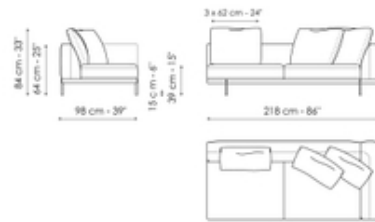

Data sheet

Sofa 268

Width: 268cm

Depth: 98cm

Height: 84cm

Sofa 244

Width: 244cm

Depth: 98cm

Height: 84cm

Sofa 196

Width: 196cm

Depth: 98cm

Height: 84cm

End section sofa 242

Width: 242cm

Depth: 98cm

Height: 84cm

End section sofa 218

Width: 218cm

Depth: 98cm

Height: 84cm

End section sofa 170

Width: 170cm

Depth: 98cm

Depth: 98cm
Height: 84cm

Depth: 98cm
Height: 84cm

Center section 192

Width: 192cm
Depth: 98cm
Height: 84cm

Center section 144

Width: 144cm
Depth: 98cm
Height: 84cm

Center section with tray 264

Width: 264cm
Depth: 98cm
Height: 84cm