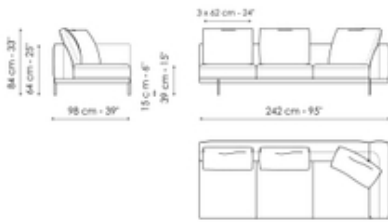

Data sheet

Sofa 268

Width: 268cm

Depth: 98cm

Height: 84cm

Sofa 244

Width: 244cm

Depth: 98cm

Height: 84cm

Sofa 196

Width: 196cm

Depth: 98cm

Height: 84cm

End section sofa 242

Width: 242cm

Depth: 98cm

Height: 84cm

End section sofa 218

Width: 218cm

Depth: 98cm

Height: 84cm

End section sofa 170

Width: 170cm

Depth: 98cm

Depth: 98cm
Height: 84cm

Depth: 98cm
Height: 84cm

Center section 192

Width: 192cm
Depth: 98cm
Height: 84cm

Center section 144

Width: 144cm
Depth: 98cm
Height: 84cm

Center section with tray 264

Width: 264cm
Depth: 98cm
Height: 84cm