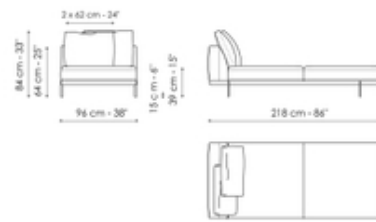

Depth: 98cm
Height: 84cm

Depth: 98cm
Height: 84cm

Center section 192

Width: 192cm
Depth: 98cm
Height: 84cm

Center section 144

Width: 144cm
Depth: 98cm
Height: 84cm

Center section with tray 264

Width: 264cm
Depth: 98cm
Height: 84cm

Dormeuse 170

Width: 170cm

Penisola 216

Width: 216cm

Depth: 98cm
Height: 84cm

Depth: 98cm
Height: 84cm

Depth: 98cm
Height: 84cm

Penisola 192

Width: 192cm
Depth: 98cm
Height: 84cm

Penisola 144

Width: 144cm
Depth: 98cm
Height: 84cm

Meridiana

Width: 242cm
Depth: 98cm
Height: 84cm

Chaise longue

Width: 170cm
Depth: 98cm
Height: 84cm

Chaise large

Width: 218cm
Depth: 96cm
Height: 84cm

Pouf

Width: 144cm
Depth: 72cm
Height: 39cm

Pouf with tray

Width: 144cm

Magazine holder armrest

Width: 95cm

Coffee table