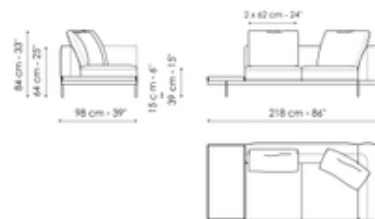

Height: 84cm

Sofa 196

Width: 196cm

Depth: 98cm

Height: 84cm

End section sofa 242

Width: 242cm

Depth: 98cm

Height: 84cm

End section sofa 218

Width: 218cm

Depth: 98cm

Height: 84cm

End section sofa 170

Width: 170cm

Depth: 98cm

Height: 84cm

End section sofa with tray 266

Width: 266cm

End section sofa with tray 218

Width: 218cm

Center section 216

Width: 216cm

Depth: 98cm
Height: 84cm

Depth: 98cm
Height: 84cm

Depth: 98cm
Height: 84cm

Center section 192

Width: 192cm
Depth: 98cm
Height: 84cm

Center section 144

Width: 144cm
Depth: 98cm
Height: 84cm

Center section with tray 264

Width: 264cm
Depth: 98cm
Height: 84cm