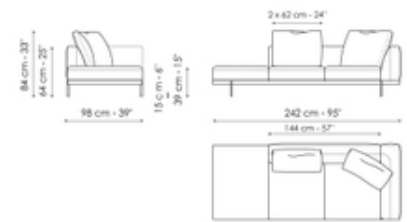

Height: 84cm

End section sofa 218

Width: 218cm

Depth: 98cm

Height: 84cm

End section sofa 170

Width: 170cm

Depth: 98cm

Height: 84cm

End section sofa with tray 266

Width: 266cm

End section sofa with tray 218

Width: 218cm

Center section 216

Width: 216cm

Depth: 98cm
Height: 84cm

Depth: 98cm
Height: 84cm

Depth: 98cm
Height: 84cm

Center section 192

Width: 192cm
Depth: 98cm
Height: 84cm

Center section 144

Width: 144cm
Depth: 98cm
Height: 84cm

Center section with tray 264

Width: 264cm
Depth: 98cm
Height: 84cm

Center section with tray 240

Width: 240cm
Depth: 98cm
Height: 84cm

Center section with tray 192

Width: 192cm
Depth: 98cm
Height: 84cm

Dormeuse 242

Width: 242cm
Depth: 98cm
Height: 84cm

Dormeuse 218

Width: 218cm