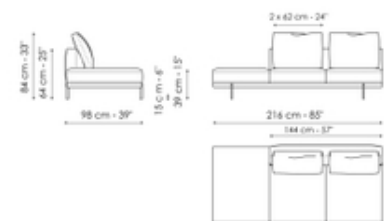

Depth: 98cm
Height: 84cm

Depth: 98cm
Height: 84cm

Center section 192

Width: 192cm
Depth: 98cm
Height: 84cm

Center section 144

Width: 144cm
Depth: 98cm
Height: 84cm

Center section with tray 264

Width: 264cm
Depth: 98cm
Height: 84cm

Center section with tray 240

Width: 240cm
Depth: 98cm
Height: 84cm

Center section with tray 192

Width: 192cm
Depth: 98cm
Height: 84cm

Dormeuse 242

Width: 242cm
Depth: 98cm
Height: 84cm

Dormeuse 218

Width: 218cm

Width: 192cm
Depth: 98cm
Height: 84cm

Penisola 144

Width: 144cm
Depth: 98cm
Height: 84cm

Meridiana

Width: 242cm
Depth: 98cm
Height: 84cm

Chaise longue

Width: 170cm
Depth: 98cm
Height: 84cm

Chaise large

Width: 68cm

Depth: 72cm
Height: 39cm

Depth: 24cm
Height: 27cm

Depth: 24cm
Height: 27cm

Armrest 116

Width: 116cm
Depth: cm
Height: 31cm

Armrest 68

Width: 68cm
Depth: cm
Height: 31cm