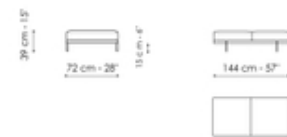

Depth: 98cm
Height: 84cm

Depth: 98cm
Height: 84cm

Center section 192

Width: 192cm
Depth: 98cm
Height: 84cm

Center section 144

Width: 144cm
Depth: 98cm
Height: 84cm

Center section with tray 264

Width: 264cm
Depth: 98cm
Height: 84cm

Center section with tray 240

Width: 240cm
Depth: 98cm
Height: 84cm

Center section with tray 192

Width: 192cm
Depth: 98cm
Height: 84cm

Dormeuse 242

Width: 242cm
Depth: 98cm
Height: 84cm

Dormeuse 218

Width: 218cm

Dormeuse 170

Width: 170cm

Penisola 216

Width: 216cm

Depth: 98cm
Height: 84cm

Depth: 98cm
Height: 84cm

Depth: 98cm
Height: 84cm

Penisola 192

Width: 192cm
Depth: 98cm
Height: 84cm

Penisola 144

Width: 144cm
Depth: 98cm
Height: 84cm

Meridiana

Width: 242cm
Depth: 98cm
Height: 84cm

Chaise longue

Width: 170cm
Depth: 98cm
Height: 84cm

Chaise large