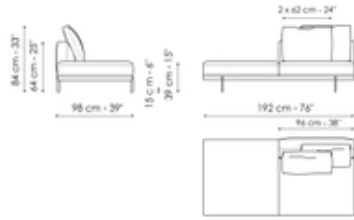

Depth: 98cm
Height: 84cm

Depth: 98cm
Height: 84cm