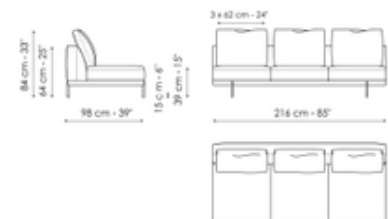

Height: 84cm

End section sofa 218

Width: 218cm

Depth: 98cm

Height: 84cm

End section sofa 170

Width: 170cm

Depth: 98cm

Height: 84cm

End section sofa with tray 266

Width: 266cm

End section sofa with tray 218

Width: 218cm

Center section 216

Width: 216cm

Depth: 98cm
Height: 84cm

Depth: 98cm
Height: 84cm

Depth: 98cm
Height: 84cm

Center section 192

Width: 192cm
Depth: 98cm
Height: 84cm

Center section 144

Width: 144cm
Depth: 98cm
Height: 84cm

Center section with tray 264

Width: 264cm
Depth: 98cm
Height: 84cm

Center section with tray 240

Width: 240cm
Depth: 98cm
Height: 84cm

Center section with tray 192

Width: 192cm
Depth: 98cm
Height: 84cm

Dormeuse 242

Width: 242cm
Depth: 98cm
Height: 84cm

Dormeuse 218

Width: 218cm