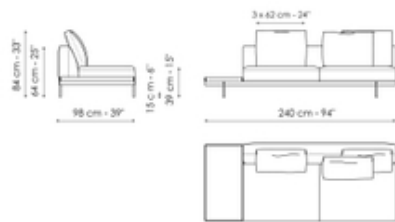

Height: 84cm

End section sofa with tray 266

Width: 266cm

End section sofa with tray 218

Width: 218cm

Center section 216

Width: 216cm

Depth: 98cm
Height: 84cm

Depth: 98cm
Height: 84cm

Depth: 98cm
Height: 84cm

Center section 192

Width: 192cm
Depth: 98cm
Height: 84cm

Center section 144

Width: 144cm
Depth: 98cm
Height: 84cm

Center section with tray 264

Width: 264cm
Depth: 98cm
Height: 84cm

Center section with tray 240

Width: 240cm
Depth: 98cm
Height: 84cm

Center section with tray 192

Width: 192cm
Depth: 98cm
Height: 84cm

Dormeuse 242

Width: 242cm
Depth: 98cm
Height: 84cm

Dormeuse 218

Width: 218cm

Width: 192cm
Depth: 98cm
Height: 84cm

Penisola 144

Width: 144cm
Depth: 98cm
Height: 84cm

Meridiana

Width: 242cm
Depth: 98cm
Height: 84cm

Chaise longue

Width: 170cm
Depth: 98cm
Height: 84cm

Chaise large