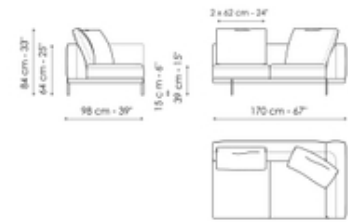

Height: 84cm

Sofa 196

Width: 196cm

Depth: 98cm

Height: 84cm

End section sofa 242

Width: 242cm

Depth: 98cm

Height: 84cm

End section sofa 218

Width: 218cm

Depth: 98cm

Height: 84cm

End section sofa 170

Width: 170cm

Depth: 98cm

Height: 84cm

End section sofa with tray 266

Width: 266cm

End section sofa with tray 218

Width: 218cm

Center section 216

Width: 216cm

Depth: 98cm
Height: 84cm

Depth: 98cm
Height: 84cm

Depth: 98cm
Height: 84cm

Center section 192

Width: 192cm
Depth: 98cm
Height: 84cm

Center section 144

Width: 144cm
Depth: 98cm
Height: 84cm

Center section with tray 264

Width: 264cm
Depth: 98cm
Height: 84cm