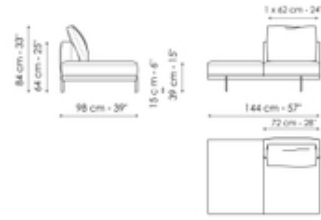

Depth: 98cm
Height: 84cm