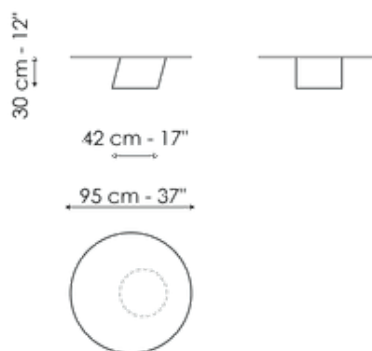

Data sheet

Pisa Ø60 - version with top

Width: 60cm
Depth: 60cm
Height: 46cm

Pisa Ø95 - version with top

Width: 95cm
Depth: 95cm
Height: 30cm

Pisa Ø115 - version with top

Width: 115cm
Depth: 115cm
Height: 30cm

Pisa high - monolith version

Width: 30cm
Depth: 43cm
Height: 45cm

Pisa medium - monolith version

Width: 60cm
Depth: 72cm
Height: 38cm

Pisa low - monolith version

Width: 42cm
Depth: 52cm
Height: 29cm

Finishes