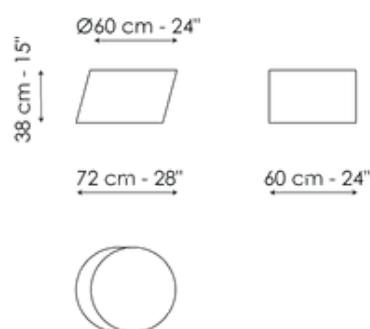

Data sheet

Pisa Ø60 - version with top

Width: 60cm
Depth: 60cm
Height: 46cm

Pisa Ø95 - version with top

Width: 95cm
Depth: 95cm
Height: 30cm

Pisa Ø115 - version with top

Width: 115cm
Depth: 115cm
Height: 30cm

Pisa high - monolith version

Width: 30cm
Depth: 43cm
Height: 45cm

Pisa medium - monolith version

Width: 60cm
Depth: 72cm
Height: 38cm

Pisa low - monolith version

Width: 42cm
Depth: 52cm
Height: 29cm

Finishes