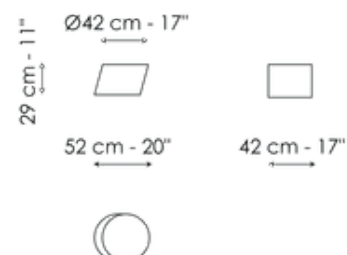

Data sheet

Pisa Ø60 - version with top

Width: 60cm
Depth: 60cm
Height: 46cm

Pisa Ø95 - version with top

Width: 95cm
Depth: 95cm
Height: 30cm

Pisa Ø115 - version with top

Width: 115cm
Depth: 115cm
Height: 30cm

Pisa high - monolith version

Width: 30cm
Depth: 43cm
Height: 45cm

Pisa medium - monolith version

Width: 60cm
Depth: 72cm
Height: 38cm

Pisa low - monolith version

Width: 42cm
Depth: 52cm
Height: 29cm

Finishes