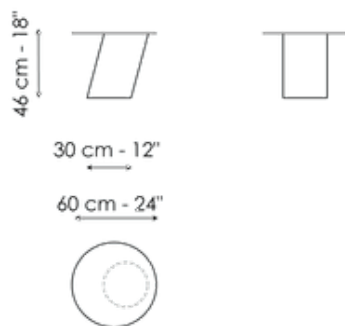

Data sheet

Pisa Ø60 - version with top

Width: 60cm
Depth: 60cm
Height: 46cm

Pisa Ø95 - version with top

Width: 95cm
Depth: 95cm
Height: 30cm

Pisa Ø115 - version with top

Width: 115cm
Depth: 115cm
Height: 30cm

Pisa high - monolith version

Width: 30cm
Depth: 43cm
Height: 45cm

Pisa medium - monolith version

Width: 60cm
Depth: 72cm
Height: 38cm

Pisa low - monolith version

Width: 42cm
Depth: 52cm
Height: 29cm

Finishes