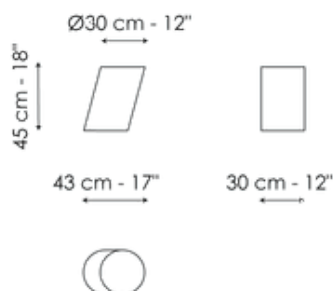

Data sheet

Pisa Ø60 - version with top

Width: 60cm
Depth: 60cm
Height: 46cm

Pisa Ø95 - version with top

Width: 95cm
Depth: 95cm
Height: 30cm

Pisa Ø115 - version with top

Width: 115cm
Depth: 115cm
Height: 30cm

Pisa high - monolith version

Width: 30cm
Depth: 43cm
Height: 45cm

Pisa medium - monolith version

Width: 60cm
Depth: 72cm
Height: 38cm

Pisa low - monolith version

Width: 42cm
Depth: 52cm
Height: 29cm

Finishes