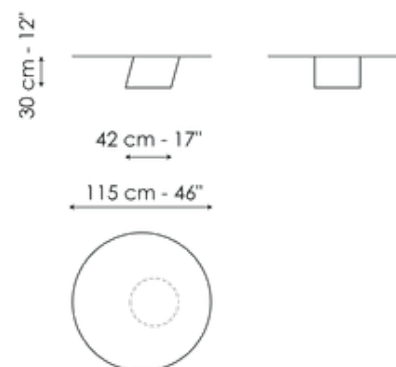

Data sheet

Pisa Ø60 - version with top

Width: 60cm
Depth: 60cm
Height: 46cm

Pisa Ø95 - version with top

Width: 95cm
Depth: 95cm
Height: 30cm

Pisa Ø115 - version with top

Width: 115cm
Depth: 115cm
Height: 30cm

Pisa high - monolith version

Width: 30cm
Depth: 43cm
Height: 45cm

Pisa medium - monolith version

Width: 60cm
Depth: 72cm
Height: 38cm

Pisa low - monolith version

Width: 42cm
Depth: 52cm
Height: 29cm

Finishes