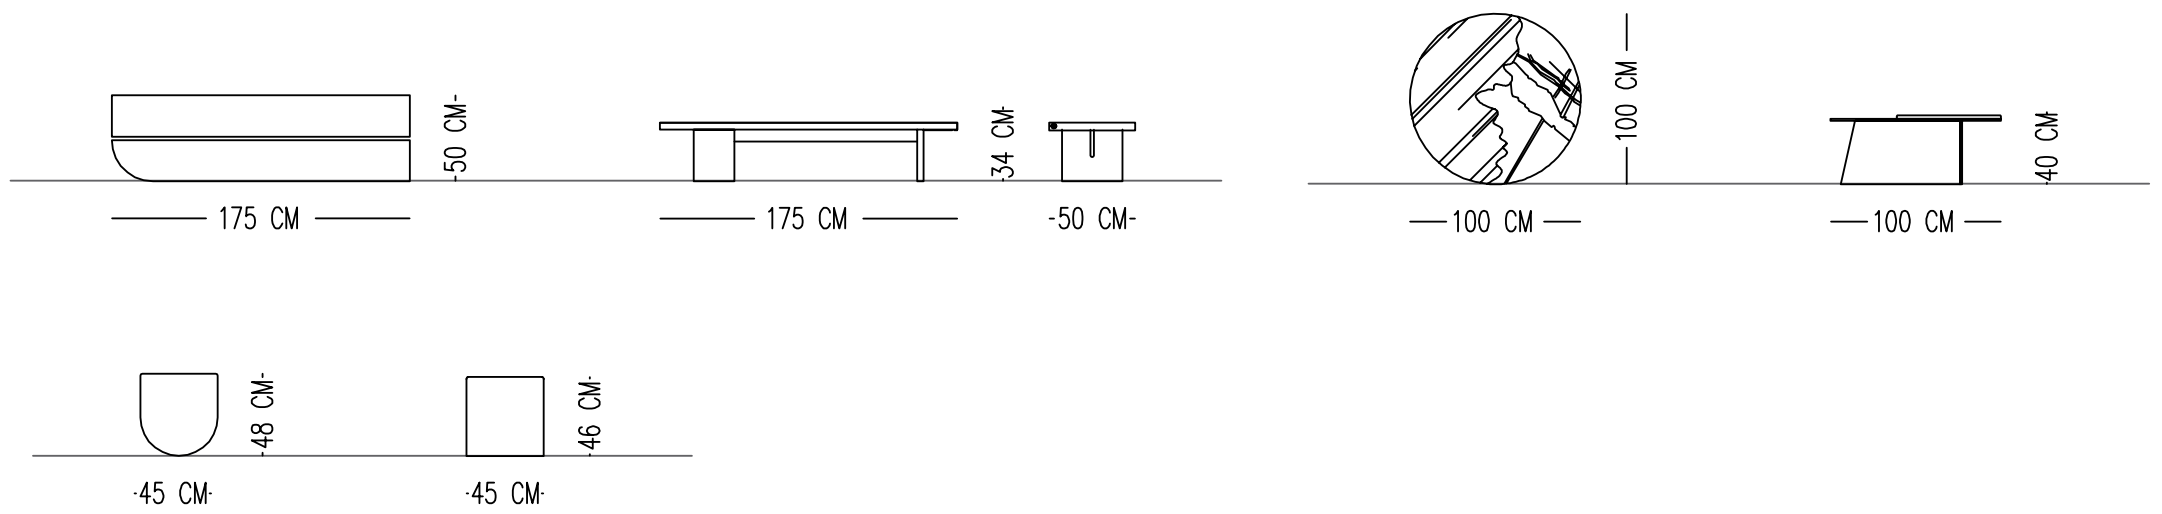

### TECHNICAL SPECIFICATIONS

Designed by  
*Norde Design Studio*

STRUCTURE

TOP: FLAT CUT OAK VENEERING WITH SOFT TOUCH VARNISH & SANDBLASTED FINISH  
BRONZE GLASS WITH MARBLE  
LACQUER PAINTED ON WOOD (GLOSS)