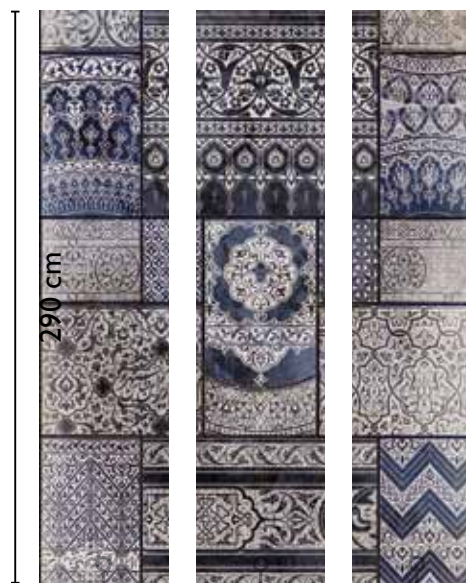

# Ethnic: Indian Carpet

PRECIOUS

total development BLUE 55056-I

219 cm

total development BLUE 55056-I

195 cm

available modules on natural support

SET I

73 cm

1

2

3

available modules on precious s.

SET I

65 cm

1