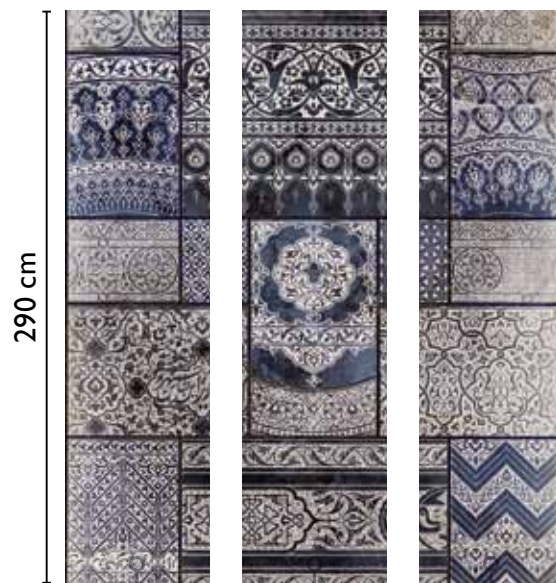

# Ethnic: Indian Carpet

PRECIOUS

total development BLUE 55056-I

219 cm

total development BLUE 55056-I

195 cm

available modules on natural support

SET I

73 cm

1

2

3

available modules on precious s.

SET I

65 cm

1